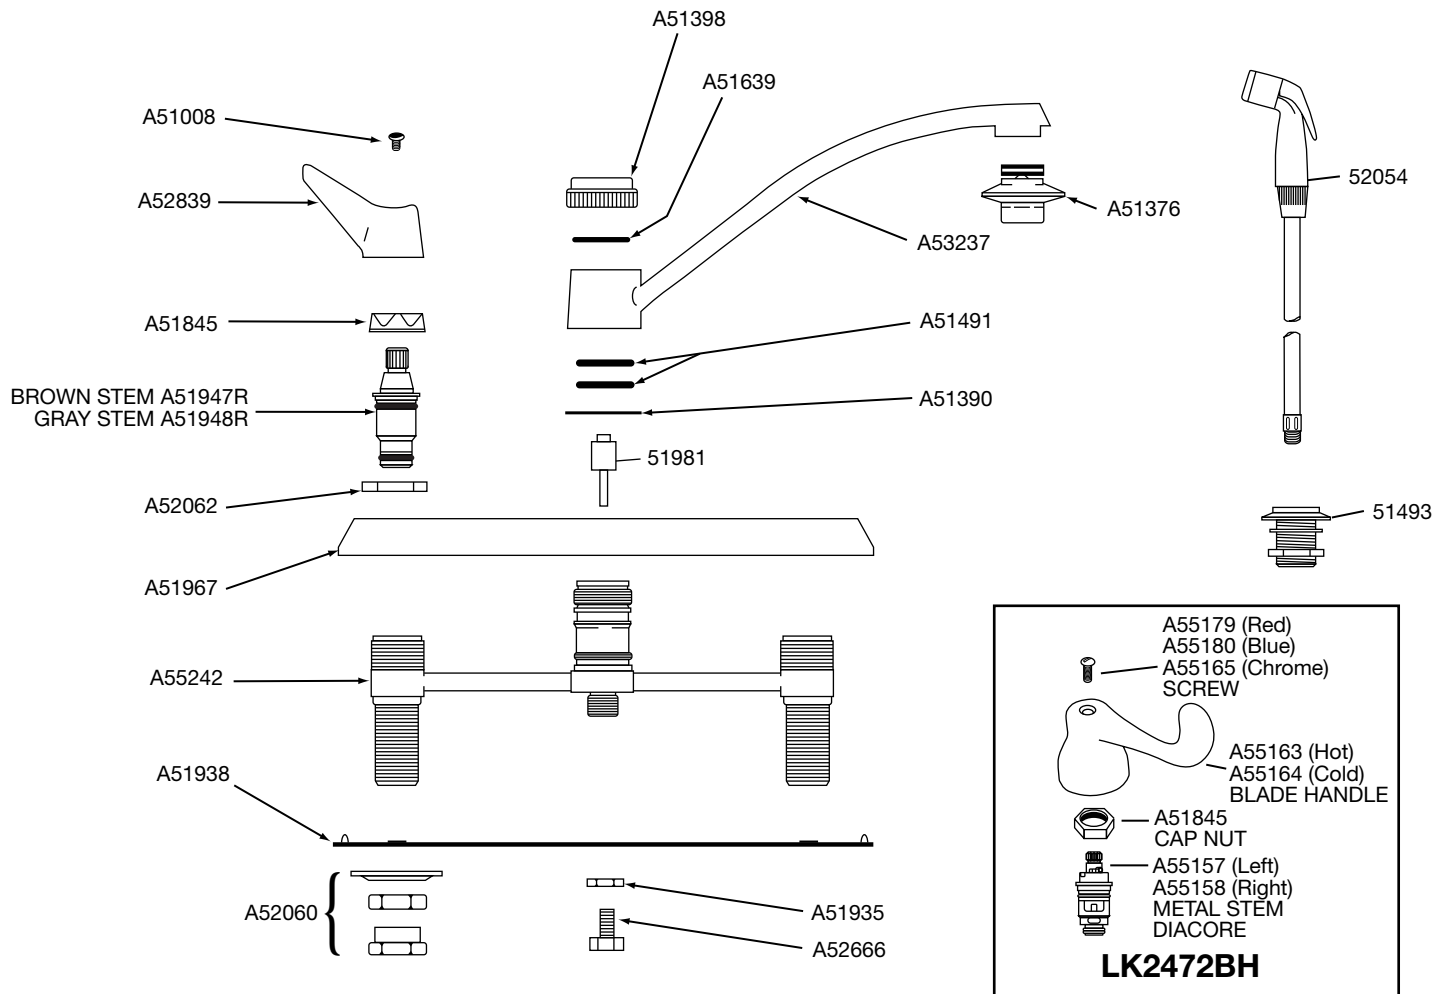

**Dual Handle Kitchen Faucet
Models LK2472, LK2472BH and LK2473**

ELKAY®

PARTS LIST

PARTS LIST

PART NUMBER	PART DESCRIPTION	PART NUMBER	PART DESCRIPTION
A51008	Screw	A51967	Escutcheon
A51376	Swivel Aerator	A51981	Diverter (LK2473 only)
A51390	Wear Ring	A52054	Spray Head & Hose (LK2473 only)
A51398	Spout Nut	A52060	Mounting Hardware
A51491	"O" Ring (2)	A52666	Hex Plug (LK2472 only)
A51493	Hose Guide (LK2473 only)	A52839	Wing Handle
A52062	Escutcheon Nut (2)	A53237	Spout
A51639	"O" Ring	A55157	Cartridge (Blue Stem)
A51845	Cap Nut	A55158	Cartridge (Red Stem)
A51935	Nut	A55163	Blade Handle-Hot (use only with A55157 cartridge)
A51938	Gasket	A55164	Blade Handle-Cold (use only with A55158 cartridge)
A55242	Waterway		
A51947R	Cartridge (Brown Stem)		
A51948R	Cartridge (Gray Stem)		

Warning: Blade handles must only be used with A55157 and A55158 Metal Stem Diacore Cartridges.