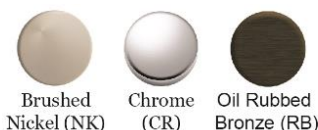

[Clean and Care Manual \(PDF\)](#)
[Installation Instructions \(PDF\)](#)
[Limited Lifetime Warranty \(PDF\)](#)

OPTIONAL ACCESSORIES

LKGT1054CR - Elkay 2" x 4-5/8" x 3-5/8" Soap / Lotion Dispenser, Chrome (CR)
LKGT1054NK - Elkay 2" x 4-5/8" x 3-5/8" Soap / Lotion Dispenser, Brushed Nickel (NK)
LKGT1054RB - Elkay 2" x 4-5/8" x 3-5/8" Soap / Lotion Dispenser, Oil Rubbed Bronze (RB)