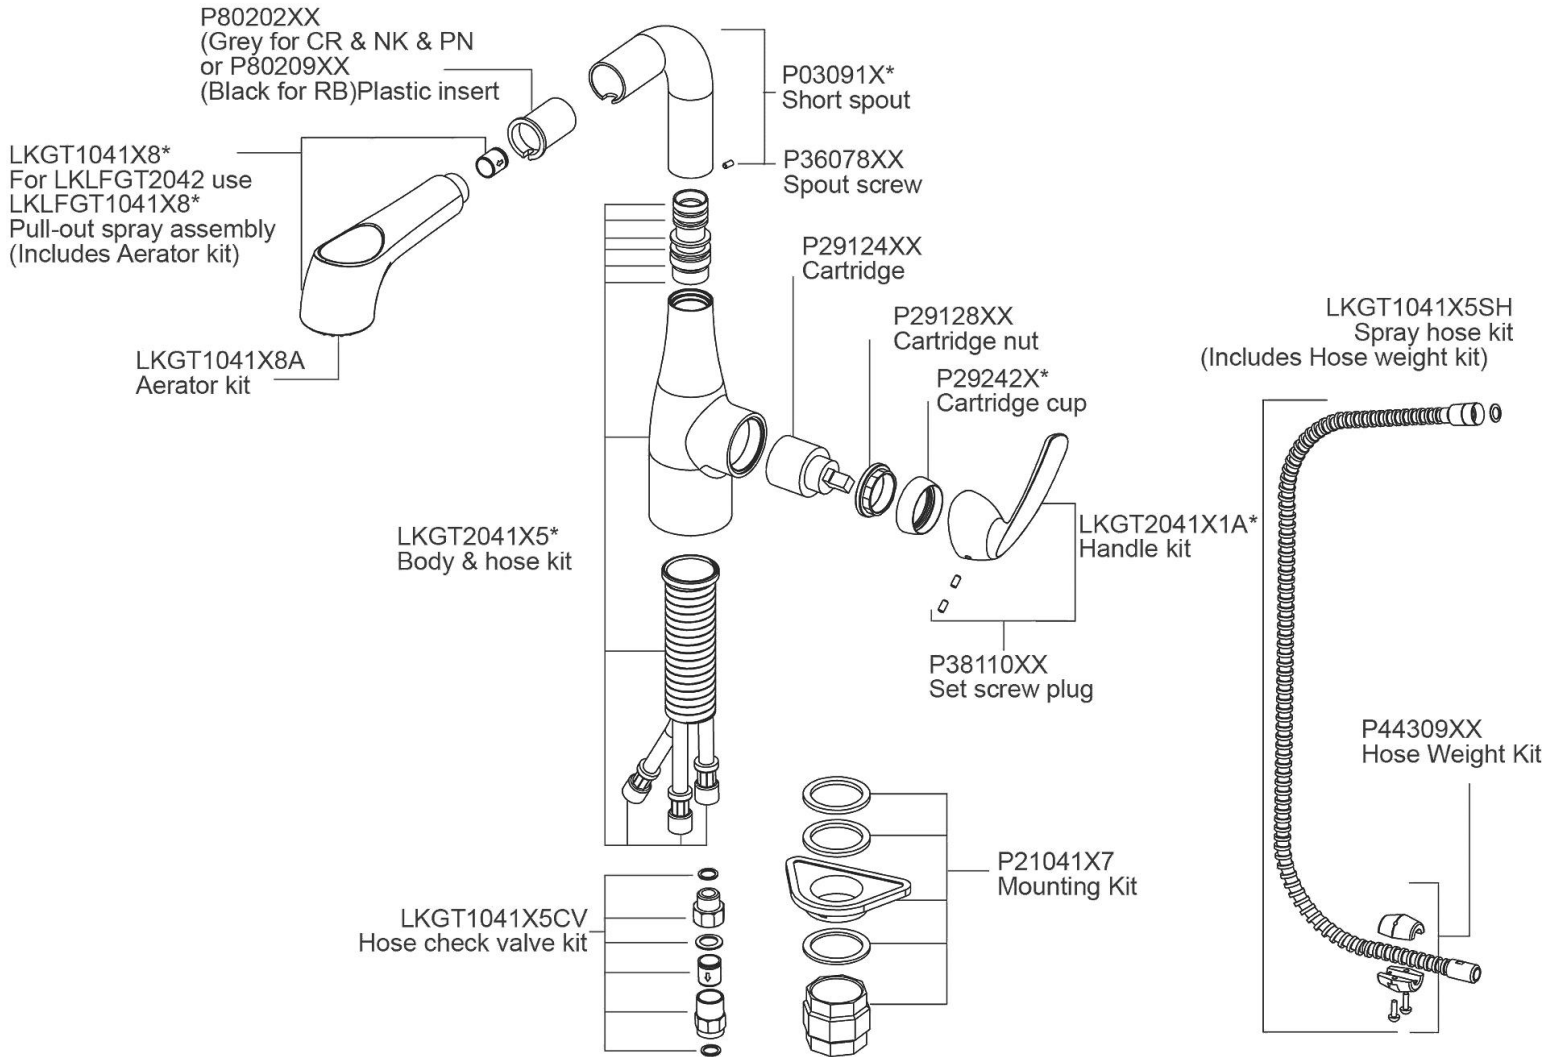

NOTE: * -REQUIRES FINISH DESIGNATION
CR - Chrome, NK - Brushed Nickel, RB - Oil
Rubbed Bronze, PN - Polished Nickel

In keeping with our policy of continuing product improvement, Elkay reserves the right to change product specifications without notice. Please visit elkay.com for the most current version of Elkay product specification sheets. This specification describes an Elkay product with design, quality, and functional benefits to the user. When making a comparison of other producers' offerings, be certain these features are not overlooked.