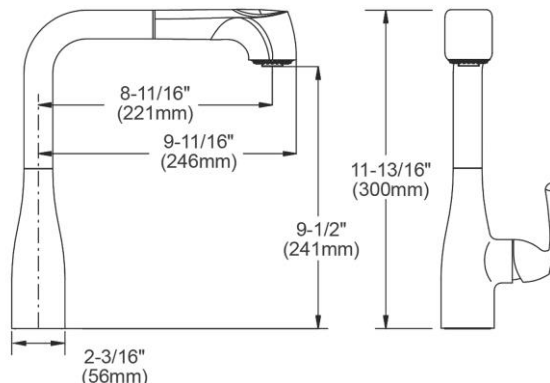

Mounting Type:	Deck Mount
Special Features:	Low Flow Solid Brass Construction
Spray Type:	Pull Out
Finish:	Brushed Nickel (NK), Chrome (CR), Oil Rubbed Bronze (RB)
Handle Type:	Lever Handle
Deck Clearance:	9-1/2"
Spout Reach:	8-11/16"
Spout Height:	11-13/16"
Hole Drillings:	1
Material:	Brass
Valve Type:	Ceramic Disc
Valve Connection:	3/8" Female Compression Hose Assembly
Flow Rate:	1.75 GPM
Faucet Hole Size (min):	1-3/8"
Countertop Thickness:	2-1/2"
Spout Swing Rotation:	360°
Spout Type:	Pull-out Spray
Spray Functions:	Aerated, Spray, Chrome Plated Brass Hand Spray Hose

[Clean and Care Manual \(PDF\)](#)
[Installation Instructions \(PDF\)](#)
[Limited Lifetime Warranty \(PDF\)](#)

OPTIONAL ACCESSORIES

LKGT1054CR - Elkay 2" x 4-5/8" x 3-5/8" Soap / Lotion Dispenser, Chrome (CR)
LKGT1054NK - Elkay 2" x 4-5/8" x 3-5/8" Soap / Lotion Dispenser, Brushed Nickel (NK)
LKGT1054RB - Elkay 2" x 4-5/8" x 3-5/8" Soap / Lotion Dispenser, Oil Rubbed Bronze (RB)