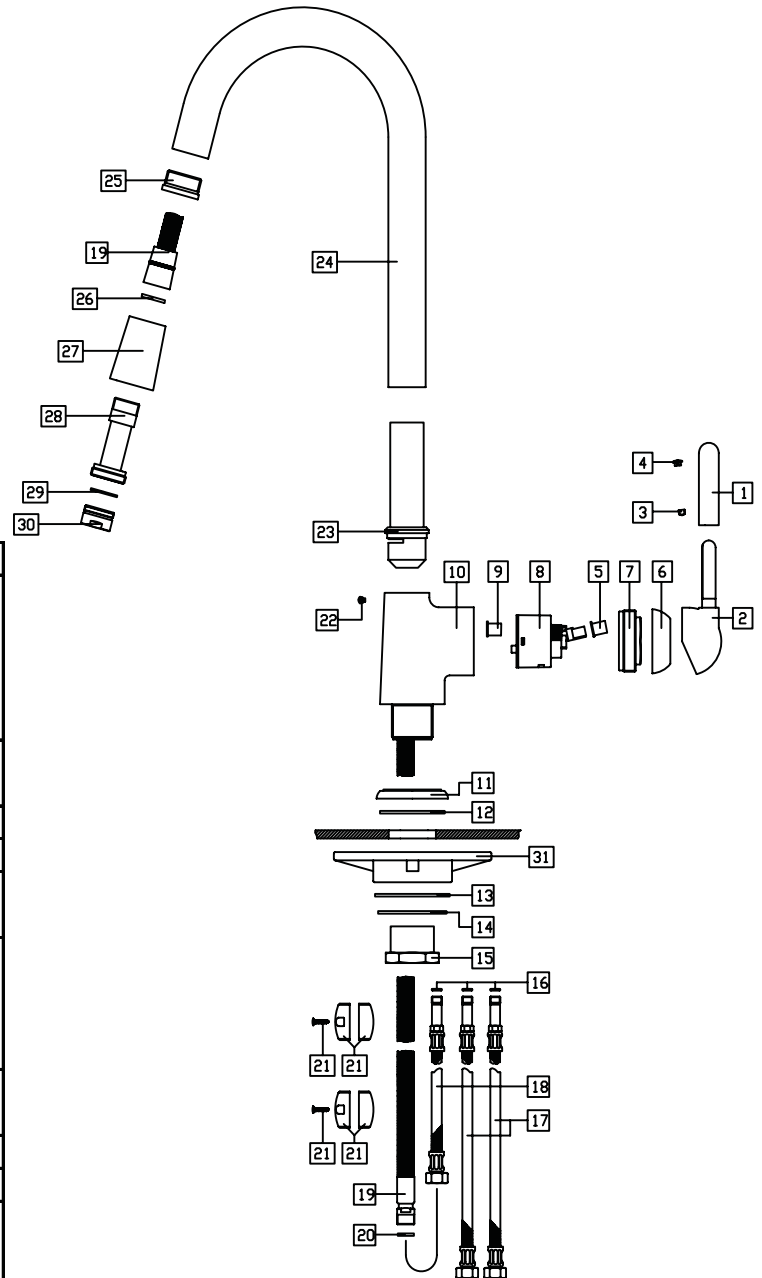

**Moda® Single Handle Kitchen Faucet
Model LK7322****FEATURES**

- Single hole top mount installation
 - 1-1/2" (38mm) diameter faucet hole required
 - Maximum countertop thickness 1-1/2" (38mm)
- Single-lever with pull-down spray
- 140° swing from center spout body with solid brass construction
- Removable ceramic disc cartridge
- Flexible supply tubes with 1/2" (13mm) male I.P.S. adapters.
- Available in the following colors & finishes
 - Chrome LK7322CR
 - Brushed chrome LK7322BC
 - Brushed nickel LK7322NK
- Ship Wt. 9 lbs. (4.1Kg)
- Due to the weight of this faucet, Elkay recommends that it be installed to an 18" (457mm) gauge stainless steel sink (or heavier) or to a solid surface countertop
- Maximum flow rate
 - 2.5 GPM/9.5 L/min at 80 P.S.I.G
 - 2.2 GPM/8.3 L/min at 60 P.S.I.G

ITEM	PART	DESCRIPTION
1		
2	A55966R - CHROME	LEVER HANDLE ASSEMBLY
3	A55967R - BRUSHED NICKEL	
4	A55968R - BRUSHED CHROME	
5		
6	N/A	N/A
7		
8	A56105R	CARTRIDGE
9	A56117R	GREEN WASHER
10	N/A	N/A
11		
12		
13	A56027R	HARDWARE
14		
15		
16	A56101R	
17		
18	N/A	N/A
19	A56119R	PULLOUT HOSE
20		
21	N/A	N/A
22		
23	A56003R - CHROME A56004R - BRUSHED NICKEL A56005R - BRUSHED CHROME	SPOUT ASSEMBLY
24		
25		
26	A56108R - CHROME	HAND SHOWER ASSEMBLY (INCLUDES AERATOR ASSY)
27	A56121R - BRUSHED NICKEL	
28	A56122R - BRUSHED CHROME	
29	A56051R - CHROME	AERATOR ASSEMBLY
30	A56052R - BRUSHED NICKEL A56053R - BRUSHED CHROME	
31	N/A	