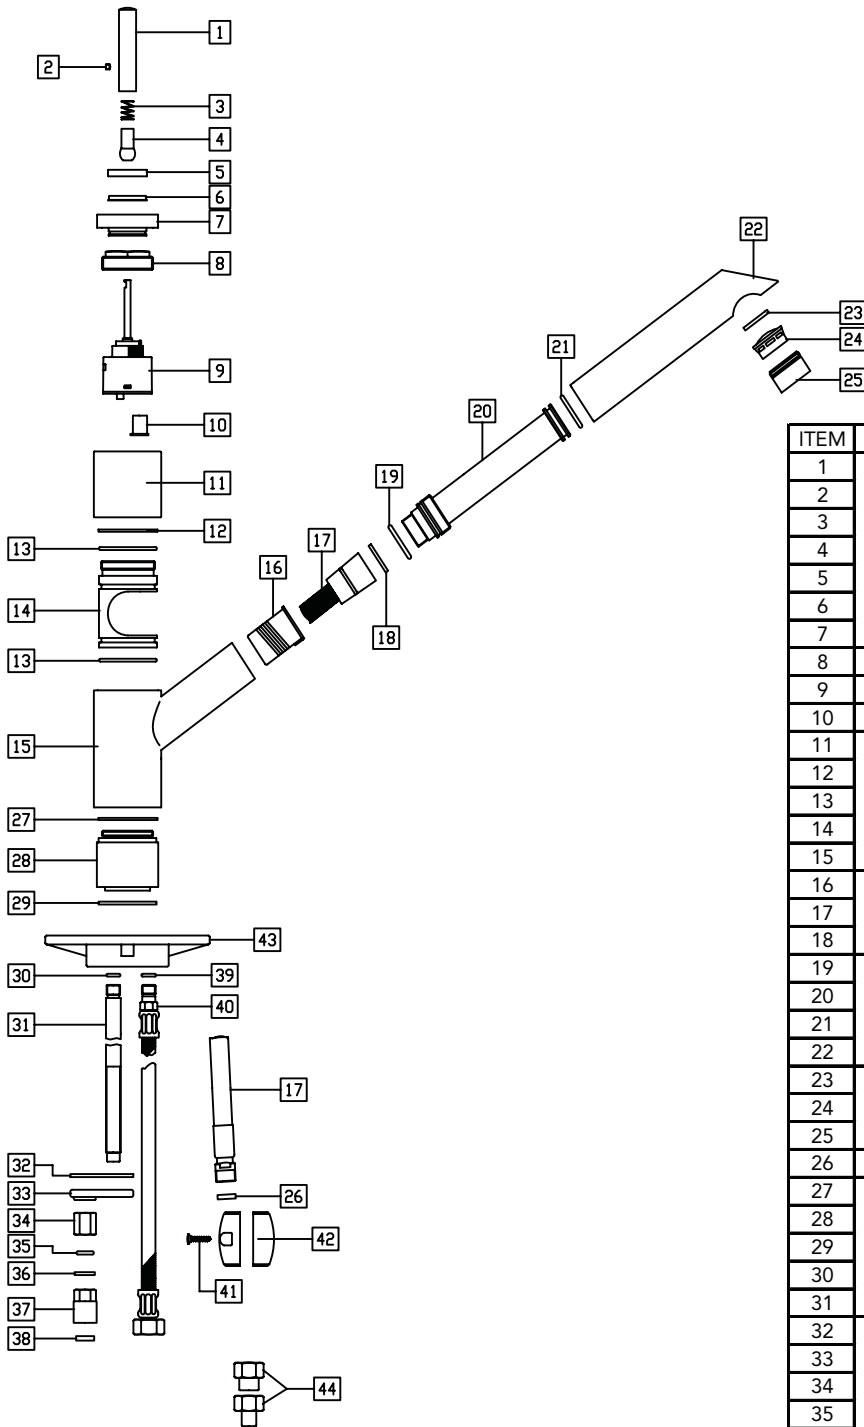

**Arezzo® Single Handle Kitchen Faucet
Model LK7228****FEATURES**

- Single hole top mount installation
 - 1-1/2" (38mm) diameter faucet hole required
 - Maximum countertop thickness 1-1/2" (38mm)
- 360° swing spout with pull out spray
- Single lever faucet with stainless steel body, spray head, and handle
- Removable ceramic disc cartridge
- Flexible supply tubes with 1/2" (13mm) male I.P.S. adapters
- Available in the following colors & finishes
 - Stainless steel LK7228SS
- Ship Wt. 5.75 lbs. (2.6Kg)
- Due to the weight of this faucet, Elkay recommends that it be installed to an 18" (457mm) gauge stainless steel sink (or heavier) or to a solid surface countertop
- Maximum flow rate
 - 2.5 GPM/9.5 L/min at 80 P.S.I.G
 - 2.5 GPM/8.3 L/min at 60 P.S.I.G

ITEM	PART	DESCRIPTION
1		
2		
3		
4	A55959R	LEVER HANDLE ASSEMBLY
5		
6		
7		
8	N/A	N/A
9	A56102R	CARTRIDGE
10	A56117R	GREEN WASHER
11		
12		
13	N/A	N/A
14		
15		
16	A56118R	GREY FLEX HOSE
17		
18		
19		
20	A56112R	HANDSHOWER ASSEMBLY (ALSO INCLUDES AERATOR ASSEMBLY)
21		
22		
23	A56054R	AERATOR ASSEMBLY
24		
25		
26	A56118R	GREY FLEX HOSE
27		
28		
29	N/A	N/A
30		
31		
32		
33		
34		
35	A56019R	HARDWARE
36		
37		
38		
39	A56097R	FLEXIBLE HOSE
40		
41		
42	N/A	N/A
43		
44	A56030R	ADAPTOR