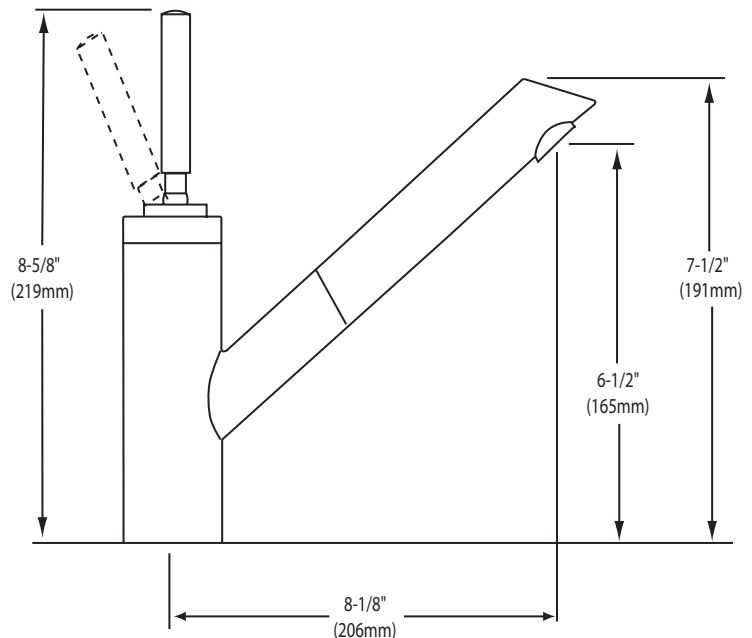

**Arezzo® Single Handle Kitchen Faucet
Model LK7228**

FEATURES

- Single hole top mount installation
  - 1-1/2" (38mm) diameter faucet hole required
  - Maximum countertop thickness 1-1/2" (38mm)
- 360° swing spout with pull out spray
- Single lever faucet with stainless steel body, spray head, and handle
- Removable ceramic disc cartridge
- Flexible supply tubes with 1/2" (13mm) male I.P.S. adapters
- Available in the following colors & finishes
  - Stainless steel LK7228SS
- Ship Wt. 5.75 lbs. (2.6Kg)
- Due to the weight of this faucet, Elkay recommends that it be installed to an 18" (457mm) gauge stainless steel sink (or heavier) or to a solid surface countertop
- Maximum flow rate
  - 2.5 GPM/9.5 L/min at 80 P.S.I.G
  - 2.5 GPM/8.3 L/min at 60 P.S.I.G

WARRANTY

- Limited Lifetime

COMPLIES WITH:

- ANSI/NSF61-CERTIFIED
- ASME A112.18.1-05/CSA B125.1-2005-CERTIFIED
- CA AB1953/VT S152
- cUPC-CERTIFIED
- UPC-CERTIFIED

SEE OTHER SIDE FOR REPLACEMENT PARTS