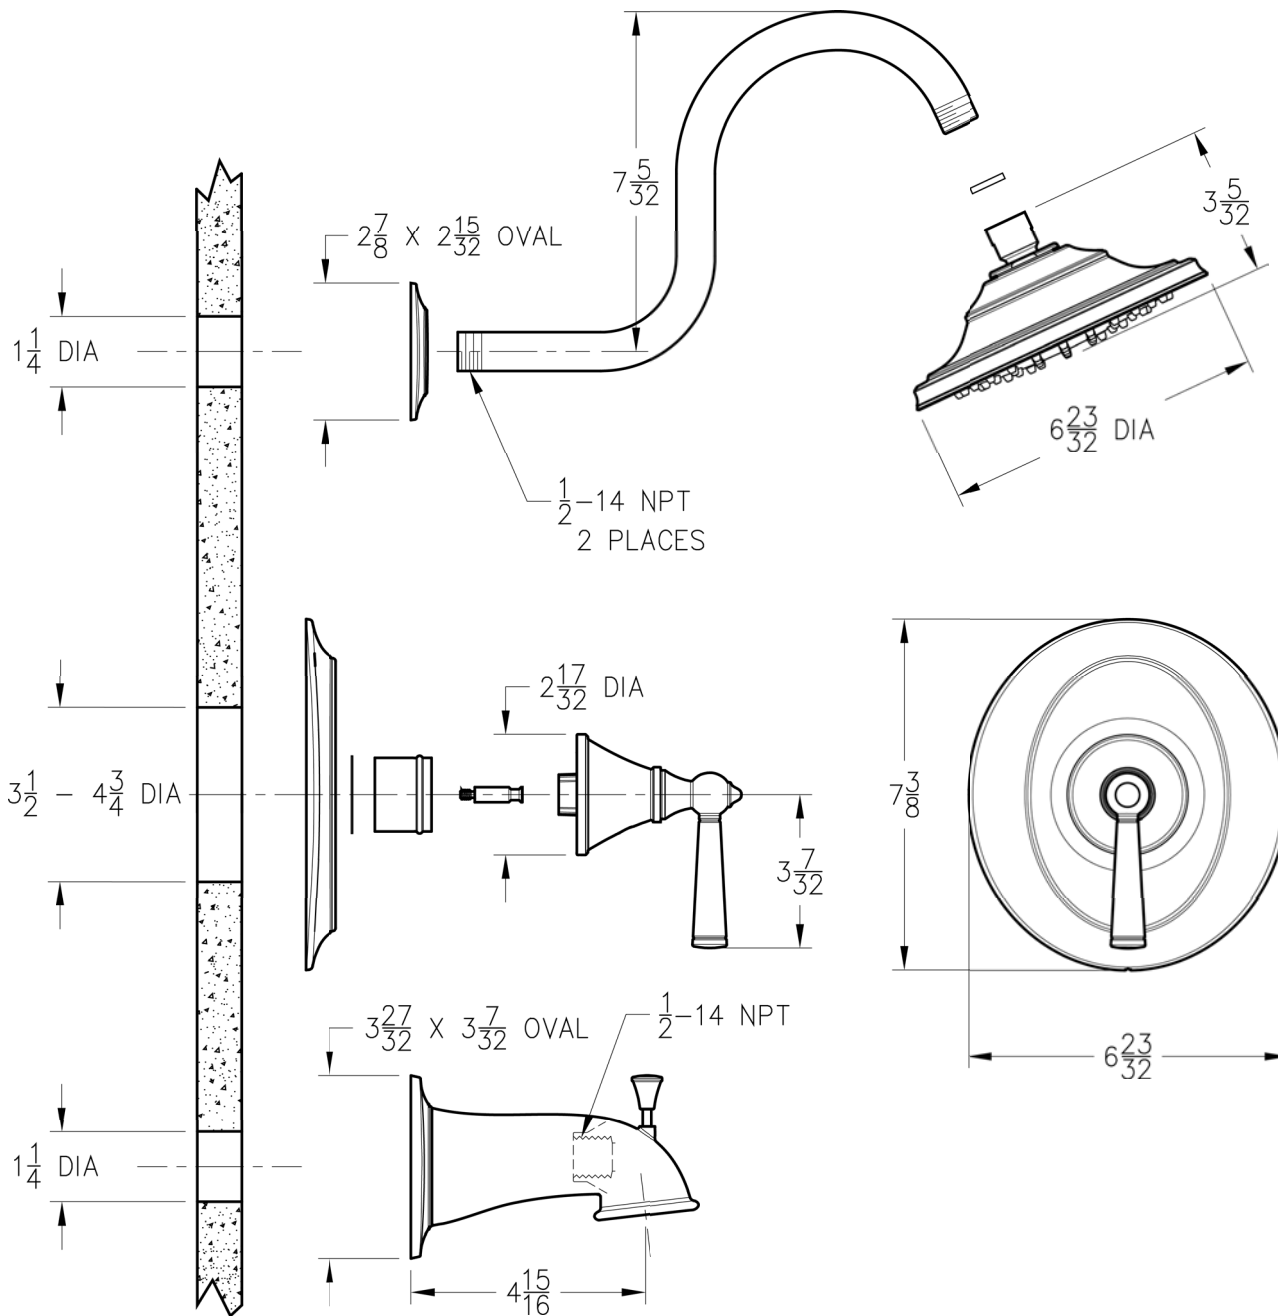

INSTALLATION DIMENSIONS

R89 Series

Tube & Shower Trim

Dimensions are in Inches

1-800-PFAUCET www.pricepfister.com
 19701 DaVinci, Lake Forest, CA 92610
 08/21/08

Price Pfister

SS-R89-20