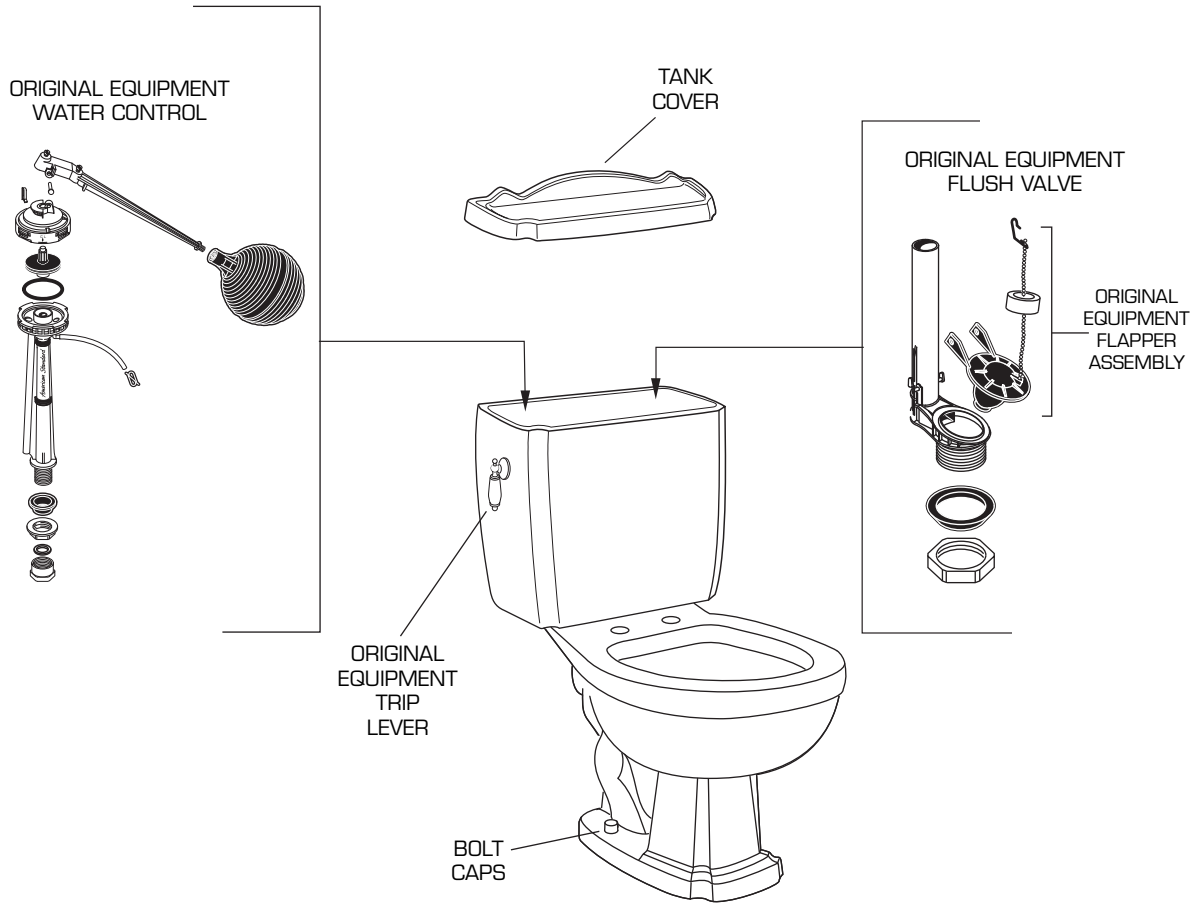

REPertoire 1.6 GPF TOILET

MODEL NUMBER

American Standard

2483.019 ELONGATED
2266.015 ROUND FRONT

★ Replace XXX with Fixture Color Code, YYY with Trim Finish

DESCRIPTION	▷ COMPONENT	PKG QTY
★ Elongated Bowl w/Bolt Caps	3208.016.XXX	1
★ Round Bowl w/Bolt Caps	3093.013.XXX	1
★ Tank Complete w/Trim	4095.015.XXX	1
★ Tank Cover	735073-400.XXX	1
ORIGINAL EQUIPMENT REPAIR PARTS	PART NUMBER	PKG QTY
★ Bolt Cap Kit	034783-XXX0A	2
★ Trip Lever (Chrome)	730288-002.XXX	1
★ Trip Lever (Polished Brass)	730288-099.XXX	1
Water Control Assy. (w/Float Ball)	738145-0070A	1
Flush Valve	738181-0070A	1
Flapper Assembly	738258-0070A	1
Coupling Kit, Tank to Bowl (170-C)	47158	1