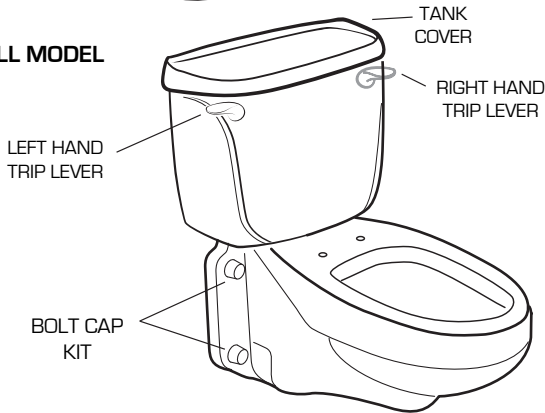

American Standard

PRESSURE-ASSISTED COMBINATION TOILETS

MODEL NUMBER

2093.100 GLENWALL
 2320.101 YORKVILLE EL
 2325.101 YORKVILLE 16-1/8" H
 2333.100 CADET EL
 2366.100 CADET RF
 2377.100 EL 16-1/2" H
 2377.456 EL 16-1/2" H
 w/Slotted Rim for
 Bed Pan Holding

YORKVILLE MODEL

GLENWALL MODEL

CADET MODEL

★ Replace XXX with Fixture Color Code, YYY with Trim Finish

DESCRIPTION	COMPONENT	PKG QTY		
		Glenwall	Cadet	Yorkville
★ Elongated Bowl (Glenwall) w/(4) Bolt Caps	3402.016.XXX	1		
★ Elongated Bowl (Yorkville) w/(4) Bolt Caps	3120.019.XXX			1
★ Elongated Bowl (Yorkville) 16-1/8" H w/(4) Bolt Caps	3125.016.XXX			1
★ Elongated Bowl w/(2) Bolt Caps (Cadet)	3099.016.XXX		1	
★ Elongated Bowl w/(2) Bolt Caps & Slotted Rim (Cadet)	3099.203.XXX		1	
★ Round Front Bowl w/(2) Bolt Caps (Cadet)	3083.016.XXX		1	
★ Elongated Bowl w/(2) Bolt Caps (Cadet 16-1/2"H)	3109.016XXX		1	
★ Elongated Bowl w/(2) Bolt Caps & Slotted Rim (Cadet 16-1/2"H)	3109.456.XXX		1	
★ Tank Complete w/Trim L.H. Trip Lever	4098.100.XXX	1	1	
★ Tank Cover only	735083-400.XXX	1	1	
★ Tank Complete w/Trim R.H. Trip Lever	4098.800.XXX	1	1	
★ Tank Complete w/Trim L.H. Trip Lever	4099.100.XXX			1
★ Tank Cover Only	735084.400.XXX			1
★ Tank Complete w/Trim R.H. Trip Lever	4099.800.XXX			1
ORIGINAL EQUIPMENT REPAIR PARTS	PART NUMBER	PKG QTY		
Trip Lever L.H.	738473-YYY0A	1	1	1
Trip Lever R.H.	738494-YYY0A	1	1	1
Coupling Kit for Bowl to Tank (#217)	730292-0070A	1	1	1