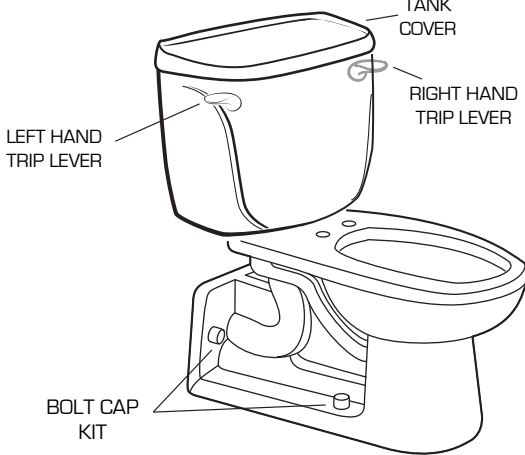

American Standard

PRESSURE-ASSISTED COMBINATION TOILETS

MODEL NUMBER

2093.100 GLENWALL
 2320.101 YORKVILLE EL
 2325.101 YORKVILLE 16-1/8" H
 2333.100 CADET EL
 2366.100 CADET RF
 2377.100 EL 16-1/2" H
 2377.456 EL 16-1/2" H
 w/Slotted Rim for
 Bed Pan Holding

YORKVILLE MODEL

GLENWALL MODEL

CADET MODEL

★ Replace XXX with Fixture Color Code, YYY with Trim Finish

DESCRIPTION	COMPONENT	PKG QTY		
		Glenwall	Cadet	Yorkville
★ Elongated Bowl (Glenwall) w/(4) Bolt Caps	3402.016.XXX	1		
★ Elongated Bowl (Yorkville) w/(4) Bolt Caps	3120.019.XXX			1
★ Elongated Bowl (Yorkville) 16-1/8" H w/(4) Bolt Caps	3125.016.XXX			1
★ Elongated Bowl w/(2) Bolt Caps (Cadet)	3099.016.XXX		1	
★ Elongated Bowl w/(2) Bolt Caps & Slotted Rim (Cadet)	3099.203.XXX		1	
★ Round Front Bowl w/(2) Bolt Caps (Cadet)	3083.016.XXX		1	
★ Elongated Bowl w/(2) Bolt Caps (Cadet 16-1/2"H)	3109.016XXX		1	
★ Elongated Bowl w/(2) Bolt Caps & Slotted Rim (Cadet 16-1/2"H)	3109.456.XXX		1	
★ Tank Complete w/Trim L.H. Trip Lever	4098.100.XXX	1	1	
★ Tank Cover only	735083-400.XXX	1	1	
★ Tank Complete w/Trim R.H. Trip Lever	4098.800.XXX	1	1	
★ Tank Complete w/Trim L.H. Trip Lever	4099.100.XXX			1
★ Tank Cover Only	735084.400.XXX			1
★ Tank Complete w/Trim R.H. Trip Lever	4099.800.XXX			1
ORIGINAL EQUIPMENT REPAIR PARTS	PART NUMBER	PKG QTY		
Trip Lever L.H.	738473-YYY0A	1	1	1
Trip Lever R.H.	738494-YYY0A	1	1	1
Coupling Kit for Bowl to Tank (#217)	730292-0070A	1	1	1