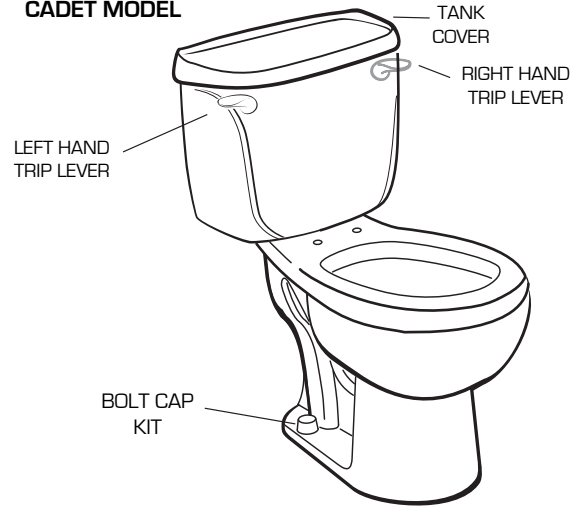

American Standard

PRESSURE-ASSISTED COMBINATION TOILETS

MODEL NUMBER

2093.100 GLENWALL
 2320.101 YORKVILLE EL
 2325.101 YORKVILLE 16-1/8" H
 2333.100 CADET EL
 2366.100 CADET RF
 2377.100 EL 16-1/2" H
 2377.456 EL 16-1/2" H
 w/Slotted Rim for
 Bed Pan Holding

YORKVILLE MODEL

GLENWALL MODEL

CADET MODEL

★ Replace XXX with Fixture Color Code, YYY with Trim Finish

DESCRIPTION	COMPONENT	PKG QTY		
		Glenwall	Cadet	Yorkville
★ Elongated Bowl (Glenwall) w/(4) Bolt Caps	3402.016.XXX	1		
★ Elongated Bowl (Yorkville) w/(4) Bolt Caps	3120.019.XXX			1
★ Elongated Bowl (Yorkville) 16-1/8" H w/(4) Bolt Caps	3125.016.XXX			1
★ Elongated Bowl w/(2) Bolt Caps (Cadet)	3099.016.XXX		1	
★ Elongated Bowl w/(2) Bolt Caps & Slotted Rim (Cadet)	3099.203.XXX		1	
★ Round Front Bowl w/(2) Bolt Caps (Cadet)	3083.016.XXX		1	
★ Elongated Bowl w/(2) Bolt Caps (Cadet 16-1/2"H)	3109.016XXX		1	
★ Elongated Bowl w/(2) Bolt Caps & Slotted Rim (Cadet 16-1/2"H)	3109.456.XXX		1	
★ Tank Complete w/Trim L.H. Trip Lever	4098.100.XXX	1	1	
★ Tank Cover only	735083-400.XXX	1	1	
★ Tank Complete w/Trim R.H. Trip Lever	4098.800.XXX	1	1	
★ Tank Complete w/Trim L.H. Trip Lever	4099.100.XXX			1
★ Tank Cover Only	735084.400.XXX			1
★ Tank Complete w/Trim R.H. Trip Lever	4099.800.XXX			1
ORIGINAL EQUIPMENT REPAIR PARTS	PART NUMBER	PKG QTY		
Trip Lever L.H.	738473-YYY0A	1	1	1
Trip Lever R.H.	738494-YYY0A	1	1	1
Coupling Kit for Bowl to Tank (#217)	730292-0070A	1	1	1