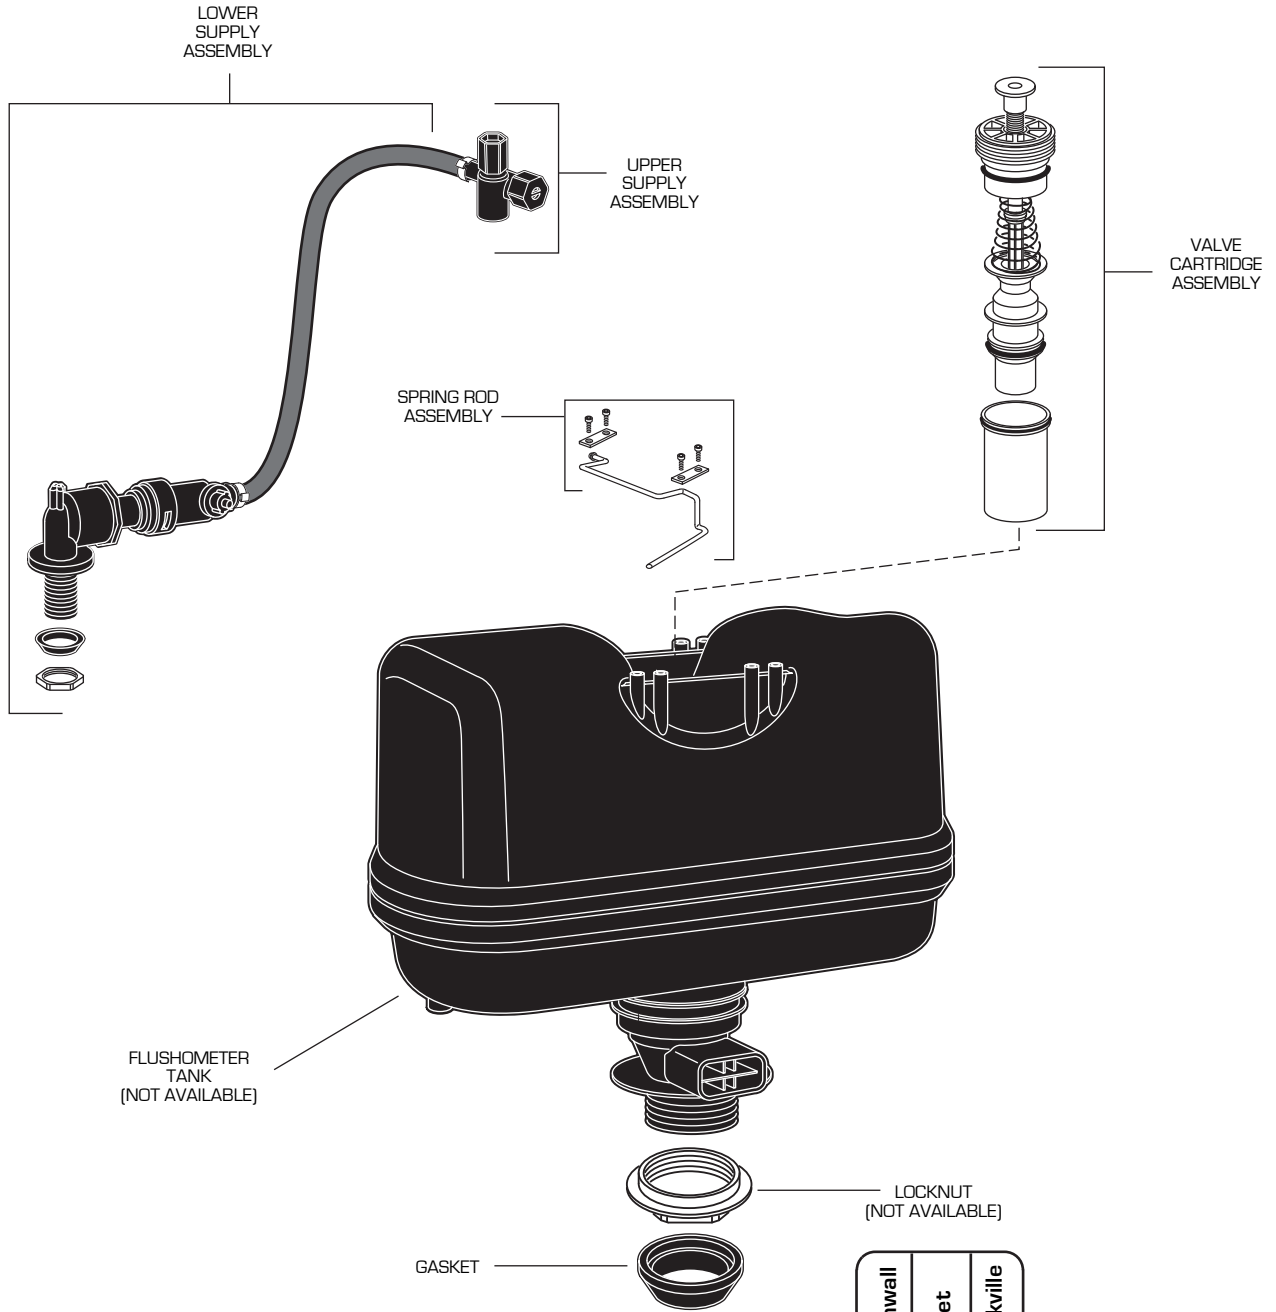

YORKVILLE MODEL

GLENWALL MODEL

CADET MODEL

★ Replace XXX with Fixture Color Code, YYY with Trim Finish

DESCRIPTION	COMPONENT	PKG QTY		
		Glenwall	Cadet	Yorkville
★ Elongated Bowl (Glenwall) w/(4) Bolt Caps	3402.016.XXX	1		
★ Elongated Bowl (Yorkville) w/(4) Bolt Caps	3120.019.XXX			1
★ Elongated Bowl (Yorkville) 16-1/8" H w/(4) Bolt Caps	3125.016.XXX			1
★ Elongated Bowl w/(2) Bolt Caps (Cadet)	3099.016.XXX		1	
★ Elongated Bowl w/(2) Bolt Caps & Slotted Rim (Cadet)	3099.203.XXX		1	
★ Round Front Bowl w/(2) Bolt Caps (Cadet)	3083.016.XXX		1	
★ Elongated Bowl w/(2) Bolt Caps (Cadet 16-1/2"H)	3109.016XXX		1	
★ Elongated Bowl w/(2) Bolt Caps & Slotted Rim (Cadet 16-1/2"H)	3109.456.XXX		1	
★ Tank Complete w/Trim L.H. Trip Lever	4098.100.XXX	1	1	
★ Tank Cover only	735083-400.XXX	1	1	
★ Tank Complete w/Trim R.H. Trip Lever	4098.800.XXX	1	1	
★ Tank Complete w/Trim L.H. Trip Lever	4099.100.XXX			1
★ Tank Cover Only	735084.400.XXX			1
★ Tank Complete w/Trim R.H. Trip Lever	4099.800.XXX			1
ORIGINAL EQUIPMENT REPAIR PARTS	PART NUMBER	PKG QTY		
Trip Lever L.H.	738473-YYY0A	1	1	1
Trip Lever R.H.	738494-YYY0A	1	1	1
Coupling Kit for Bowl to Tank (#217)	730292-0070A	1	1	1

▷ FOR COMPONENT PART ORDERING SEE CURRENT PRODUCT SELECTOR AND PRICING GUIDE.

2 PIECE COMBINATION TOILET PRESSURE ASSIST TANK TRIM

DESCRIPTION	PART NUMBER	PKG QTY		
		Glenwall	Cadet	Yorkville
Spring Rod Assembly, Left Hand	738493-0070A	1	1	
Spring Rod Assembly, Right Hand	738495-0070A	1	1	
Coupling Gasket	034602-0070A	1	1	
Lower Supply Assembly (35 PSI)	738496-0070A	1	1	1
Upper Supply Assembly	047562-0070A	1	1	1
Valve Cartridge Assembly	047563-0070A	1	1	1
Spring Rod Assembly, Left Hand	738596-0070A			1
Spring Rod Assembly, Right Hand	738597-0070A			1
Coupling Gasket	047218-0070A			1
Bolts & Caps	034783-XXX0A	2	2	2