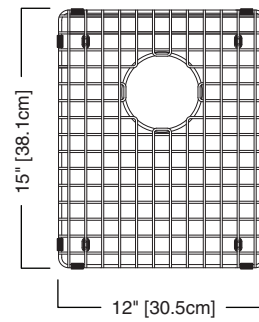

STAINLESS STEEL BOTTOM GRID

- ☐ Polished stainless with black poly feet and side bumpers

Nominal Dimensions:
12" x 15" x 1"

IMPORTANT: These measurements are subject to change or cancellation.
No responsibility is assumed for use of superseded or voided leaflet.