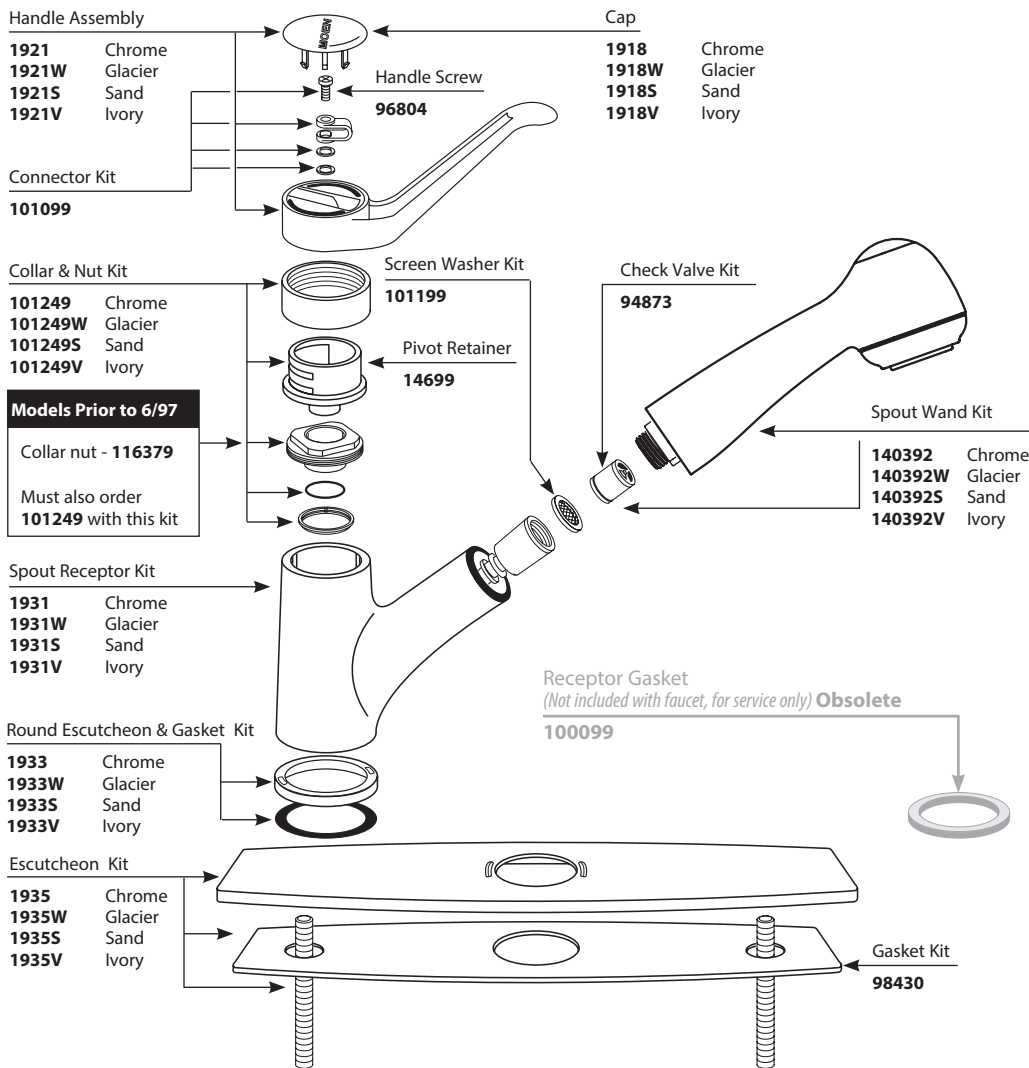

Buy it for looks. Buy it for life.®

Illustrated Parts

OneTouch® Single Control Kitchen Pullout Faucet					
MODEL	HANDLE	FINISH	MODEL	HANDLE	FINISH
87540W	Lever	Glacier	DISCONTINUED		
87540S	Lever	Sand	7385	Lever	Chrome/Glacier
87540CSD	Lever	Chrome w/Soap Dispenser	7385C	Lever	Chrome
			7385W	Lever	Glacier
			7385S	Lever	Sand
			7385V	Lever	Ivory
			67385	Lever	Chrome/Glacier
			67385C	Lever	Chrome
			67385S	Lever	Sand
			67385V	Lever	Ivory
			67385W	Lever	Glacier
			87540	Lever	Chrome/Glacier
			87540C	Lever	Chrome

■ Order by Part Number

Please Note: For under the deck parts, service kits, and valve bodies, you must refer to the following page.