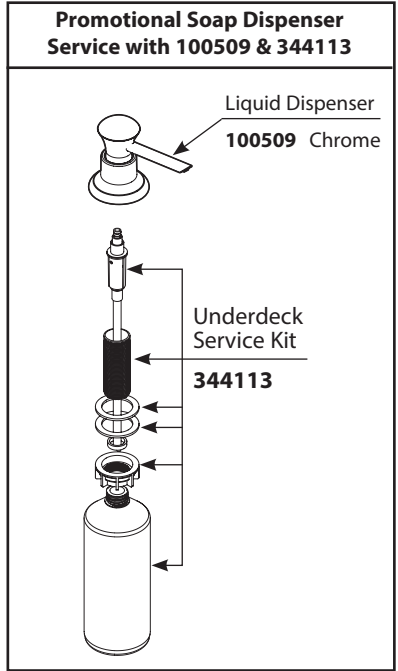

Buy it for looks. Buy it for life.®

Illustrated Parts

OneTouch® Single Control Kitchen Pullout Faucet					
MODEL	HANDLE	FINISH	MODEL	HANDLE	FINISH
87540W	Lever	Glacier	DISCONTINUED		
87540S	Lever	Sand	7385	Lever	Chrome/Glacier
87540CSD	Lever	Chrome w/Soap Dispenser	7385C	Lever	Chrome
			7385W	Lever	Glacier
			7385S	Lever	Sand
			7385V	Lever	Ivory
			67385	Lever	Chrome/Glacier
			67385C	Lever	Chrome
			67385S	Lever	Sand
			67385V	Lever	Ivory
			67385W	Lever	Glacier
			87540	Lever	Chrome/Glacier
			87540C	Lever	Chrome

■ Order by Part Number

Please Note: For under the deck parts, service kits, and valve bodies, you must refer to the following page.