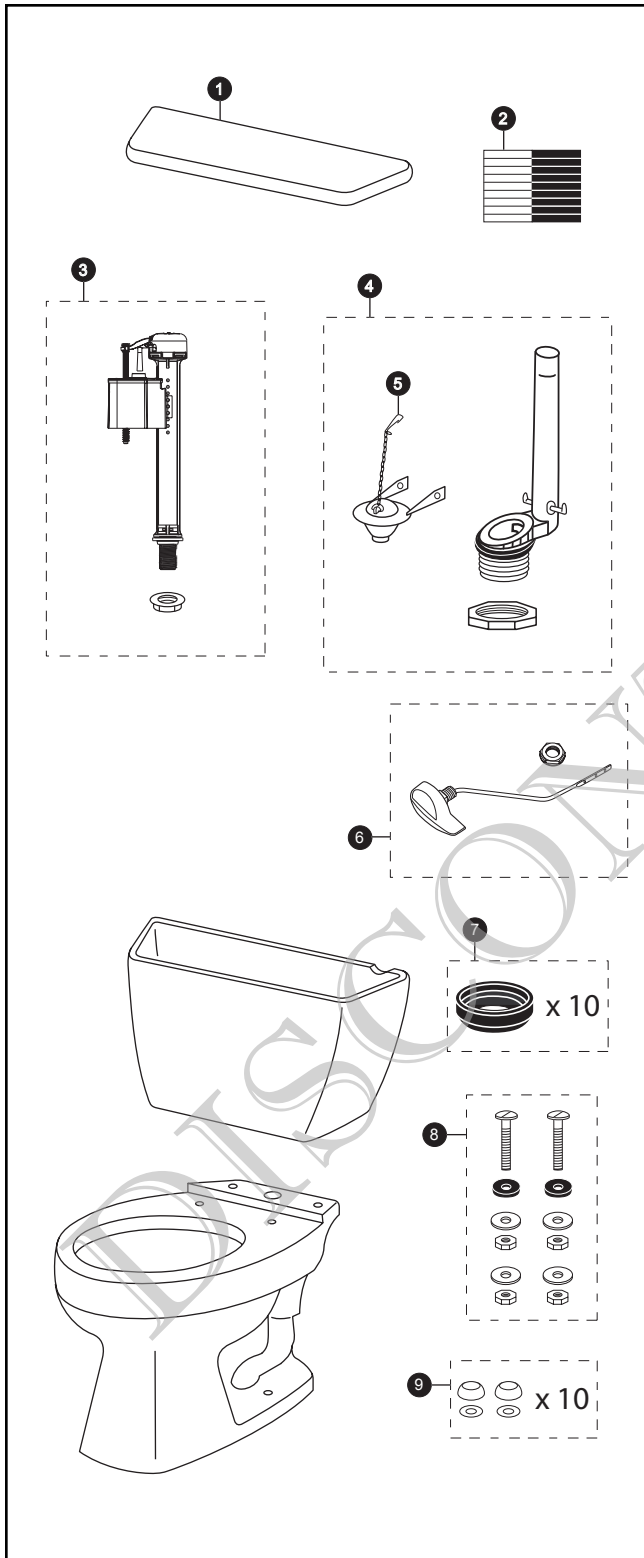

## CST713

CST713  
ST706  
C713

### Carusoe™ 1.6 Gpf Toilet, Round, Gravity, 12" Rough-In

Item	Part	Description
1	TCU706CR#01	Tank Lid w/ Velcro Tape
	TCU706CR#03	Tank Lid w/ Velcro Tape
	TCU706CR#04	Tank Lid w/ Velcro Tape
	TCU706CR#51	Tank Lid w/ Velcro Tape
	TCU706CR#11	Tank Lid w/ Velcro Tape
	TCU706CR#12	Tank Lid w/ Velcro Tape
2	THU107	Velcro Tape
3	TSU30A	Fill Valve
4	THU255-A	Flush Valve
5	THU257	Flapper w/ Chain
6	THU061#01	Trip Lever
	THU061#03	Trip Lever
	THU061#04	Trip Lever
	THU061#11	Trip Lever
	THU061#12	Trip Lever
	THU061#51	Trip Lever
	THU061#CP	Trip Lever
	THU061#PB	Trip Lever
7	THU102	Tank to Bowl Gaskets (for 10 toilets)
8	TSU01D	Tank Mounting Kit
9	THU098#01	Bolt Cap Sets (for 10 toilets) for #01 & #11
	THU098#03	Bolt Cap Sets (for 10 toilets) for #03 & #12
	THU098#04	Bolt Cap Sets (for 10 toilets)
	THU098#51	Bolt Cap Sets (for 10 toilets)

### Product Number Explanations

**Two-Piece Toilet**

(CST) Gravity Type Toilet  
(713) Model

**Tank**

(ST) Tank  
(706) Model

**Bowl**

(C) Bowl  
(713) Model

**Colors**