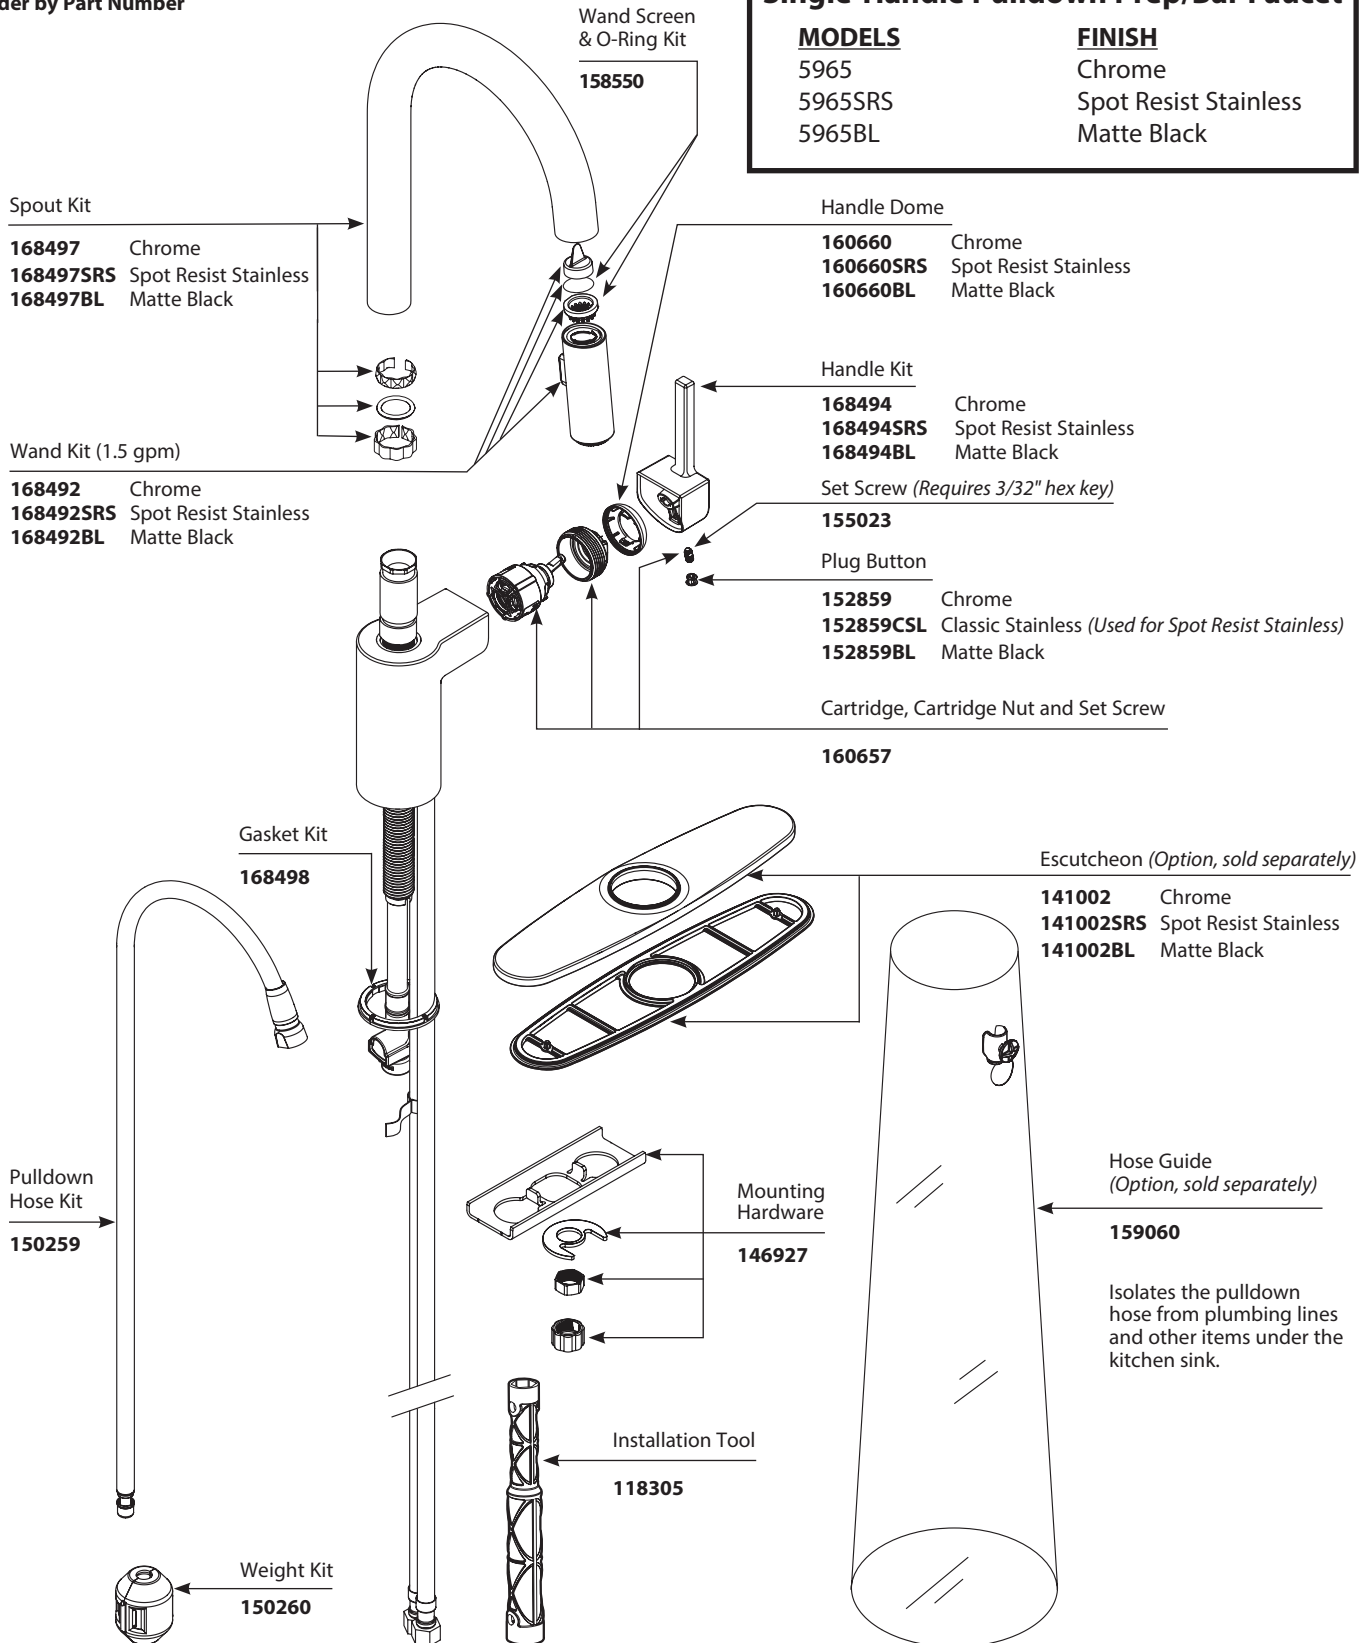

■ Order by Part Number

There is more than one version of this model.
Page down to identify the version you have.

ALIGN™ Single-Handle Pulldown Prep/Bar Faucet	
MODELS	FINISH
5965	Chrome
5965SRS	Spot Resist Stainless
5965BL	Matte Black
5965BG	Brushed Gold
5965BLS	Black Stainless

■ Order by Part Number

ALIGN™ Single-Handle Pulldown Prep/Bar Faucet	
MODELS	FINISH
5965	Chrome
5965SRS	Spot Resist Stainless
5965BL	Matte Black

ALIGN™	
Single-Handle Pulldown Prep/Bar Faucet	
MODELS	FINISH
5965	Chrome
5965SRS	Spot Resist Stainless

■ Order by Part Number