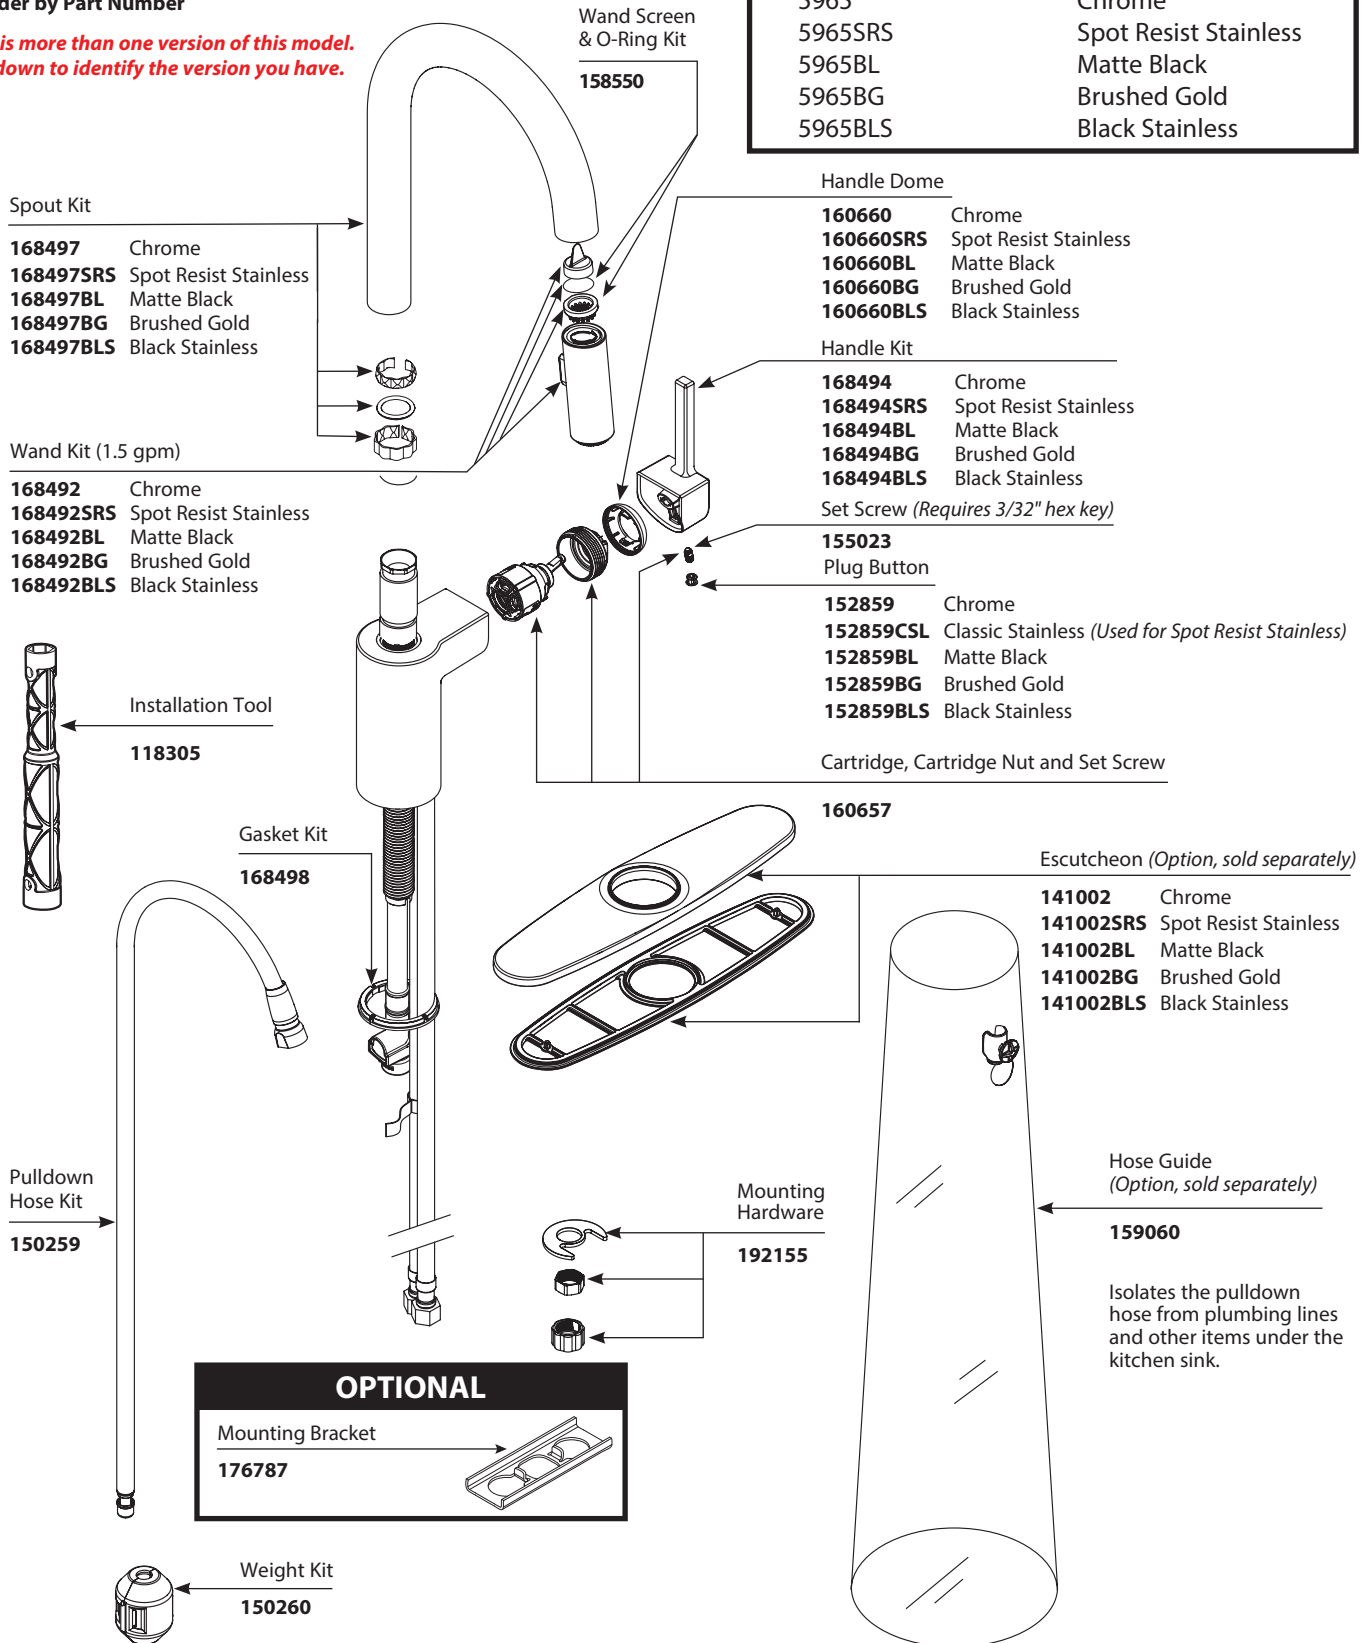

■ Order by Part Number

There is more than one version of this model.
Page down to identify the version you have.

ALIGN™ Single-Handle Pulldown Prep/Bar Faucet	
MODELS	FINISH
5965	Chrome
5965SRS	Spot Resist Stainless
5965BL	Matte Black
5965BG	Brushed Gold
5965BLS	Black Stainless

■ Order by Part Number

ALIGN™ Single-Handle Pulldown Prep/Bar Faucet	
MODELS	FINISH
5965	Chrome
5965SRS	Spot Resist Stainless
5965BL	Matte Black

ALIGN™	
Single-Handle Pulldown Prep/Bar Faucet	
MODELS	FINISH
5965	Chrome
5965SRS	Spot Resist Stainless

■ Order by Part Number