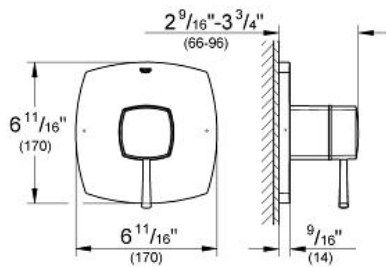

# GRANDERA Single Function Valve Trim Kit with Control Module

MODEL # 19933000

Pure Freude  
an Wasser

GROHE

ADA

### Product Description:

**GRANDERA**

Single Function Valve Trim Kit with Control Module

### Standard Specification:

- GROHE StarLight chrome finish
- For shower only or shower/tub with diverter applications
- Integrated bypass option when used with diverter tub spout
- Requires GrohFlex universal rough-In box (35 026 000) (sold separately)
- GROHE SilkMove
- 6.1 gpm (23 l/min) at 45 psi