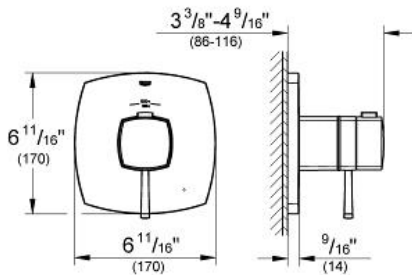

# GRANDERA Single Function Thermostatic Trim with Control Module

MODEL # 19935000

Pure Freude  
an Wasser

### Single Function Thermostatic Trim with Control Module