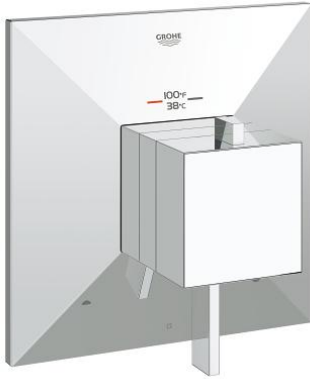

ALLURE BRILLIANT Dual Function Thermostatic Trim with Control Module

MODEL # 19794000

Pure Freude
an Wasser

Product Description:
ALLURE BRILLIANT
Dual Function Thermostatic Trim with Control Module

Standard Specification:

- For shower/tubs with non-diverter tub spout or for 2 shower outlet applications
- **GROHE TurboStat** technology
- Integrated volume control
- 2-way diverter function
- Requires GrohFlex universal rough-in box (35 026 000) (sold separately)
- **GROHE SilkMove**
- **GROHE StarLight** chrome finish
- 6.3 gpm at 45 psi (bottom outlet)
- 3.2 gpm at 45 psi (top outlet)