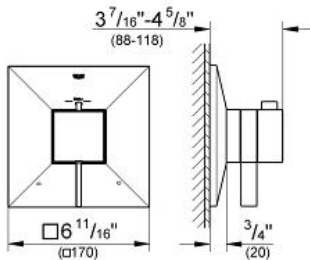

ALLURE BRILLIANT Dual Function Thermostatic Trim with Control Module

MODEL # 19794000

Pure Freude
an Wasser

Product Description:
ALLURE BRILLIANT
Dual Function Thermostatic Trim with Control Module

Standard Specification:

- For shower/tubs with non-diverter tub spout or for 2 shower outlet applications
- **GROHE TurboStat** technology
- Integrated volume control
- 2-way diverter function
- Requires GrohFlex universal rough-in box (35 026 000) (sold separately)
- **GROHE SilkMove**
- **GROHE StarLight** chrome finish
- 6.3 gpm at 45 psi (bottom outlet)
- 3.2 gpm at 45 psi (top outlet)