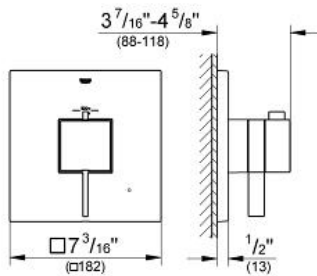

EUROCUBE Single Function Thermostatic Trim with Control Module

MODEL # 19926000

Pure Freude
an Wasser