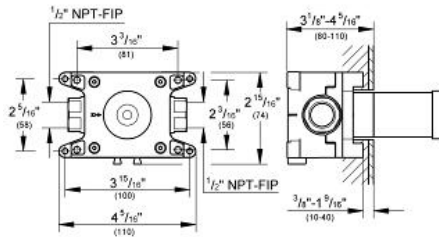

GROHTHERM F
Rough-in for wall shower union 27
621

MODEL # 35035000

Pure Freude
an Wasser

GROHE

Product Description:

GROHTHERM F

Rough-in for wall shower union 27 621

Standard Specification:

- For grid installation of GrohTherm F Custom Shower system and GrohFlex
- Built-in box with removable protection cover
- Flushing plug
- For masonry and drywall installation
- Fixing points for front and back wall
- Body of DR brass
- 1/2" NPT connection thread(s)