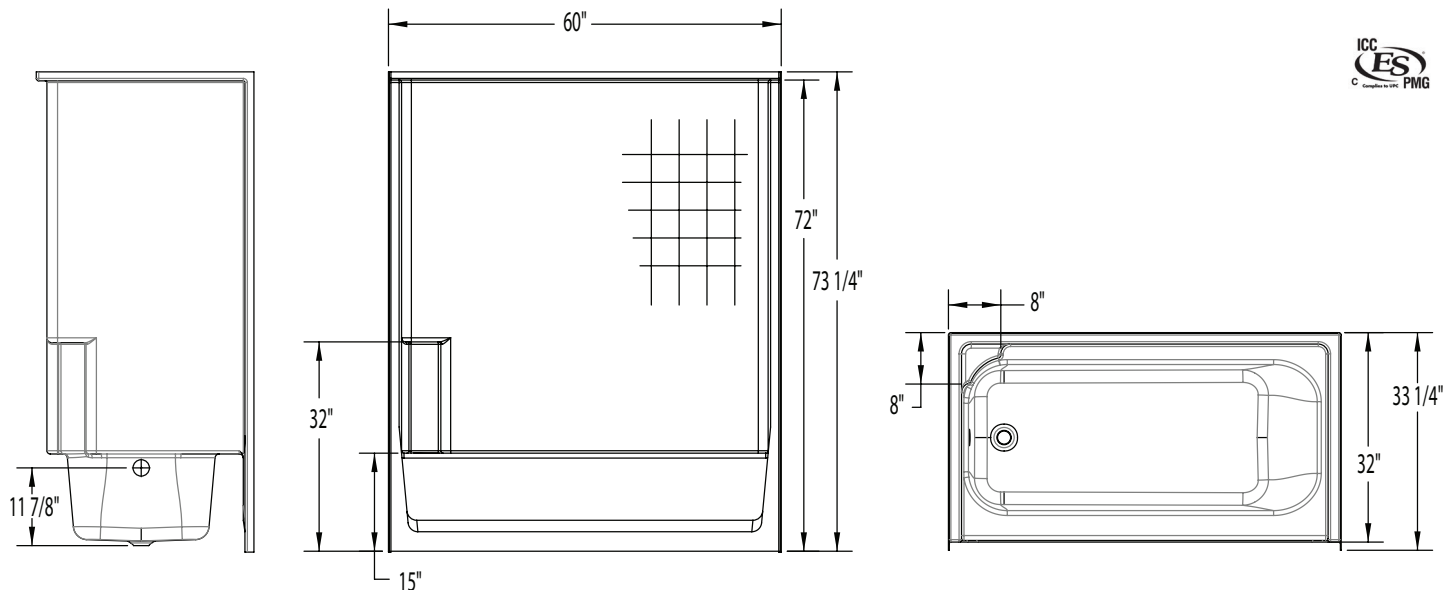

2603CT – EVERYDAY TUB/SHOWERS

60 x 32 x 72 inches

FEATURES

- Tub-shower
- Smooth tile finish
- Ergonomic backrest
- Molded toiletry shelves
- Slip-resistant textured bottom
- Left or right hand drain
- AcrylX™ applied acrylic surface
- Lifetime limited warranty

OPTIONS

- Grab bar reinforcement
- Factory installed assisted care grab bars
- Designer drain, waste & overflow
- Shower Door Series L0516

AQUATIC ADVANTAGE

- National distribution
- 6 manufacturing facilities
- Private fleet
- Centralized customer service
- Field support

COLOR OPTIONS

Stock	Upgraded	Premium
White	Almond Linen/Biscuit Bone	Black Mexican Sand Sand Bar Sterling Silver

2603CT

60 x 32 x 72
inches

FEATURES lbs Dimensional Tolerance $\pm 3/8"$. Dimensions needed for site preparation should be measured from the unit. Aquatic assumes no responsibility for preparatory work.

Model #	Material	Wall Finish	Jets	Motor	Controls	Drain	Net Wt.	Pkg. Wt.
Tub-Shower #26033CT	AcrylX™	Smooth Tile	-	-	-	LH or RH	125	130

DIMENSIONS

Specifications	inches
Width: Overall / Net	60
Depth: Overall / Net	33 1/4 / 32
Height: Overall / Net	73 1/4 / 72
Enclosure Opening	56
Skirt Height	15
Drain Rough-In (from Back Wall)	16
Drain Rough-In (from Side Wall)	2
Drain: Diameter / Clearance	2 / 7/8