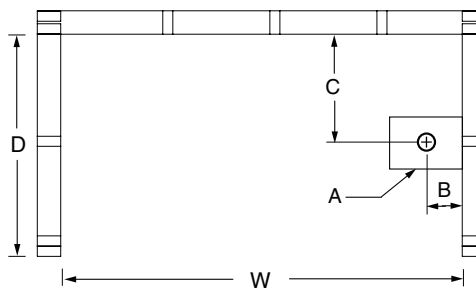

COLOR OPTIONS

Stock	Upgraded	Premium
White	Almond Linen/Biscuit Bone	Black Mexican Sand Sand Bar Sterling Silver

2603CT

60 x 32 x 72
inches

FEATURES lbs Dimensional Tolerance $\pm 3/8"$. Dimensions needed for site preparation should be measured from the unit. Aquatic assumes no responsibility for preparatory work.

Model #	Material	Wall Finish	Jets	Motor	Controls	Drain	Net Wt.	Pkg. Wt.
Tub-Shower #26033CT	AcrylX™	Smooth Tile	-	-	-	LH or RH	125	130

DIMENSIONS

Specifications	inches
Width: Overall / Net	60
Depth: Overall / Net	33 1/4 / 32
Height: Overall / Net	73 1/4 / 72
Enclosure Opening	56
Skirt Height	15
Drain Rough-In (from Back Wall)	16
Drain Rough-In (from Side Wall)	2
Drain: Diameter / Clearance	2 / 7/8

FRAMING DIMENSIONS inches

Type	D Depth	W Width	H Height	A	B	C
Alcove	33 1/4	60 1/8	-	Box Out	2	16

SUMP DATA

Top of Drain to Bottom of Overflow	Capacity to Overflow gal	Min. Operating Capacity gal	WIDTH @ centerline		DEPTH @ centerline	
			Top	Bottom	Top	Bottom
10 1/2	46	-	53 9/16	44	22 7/16	20 1/4