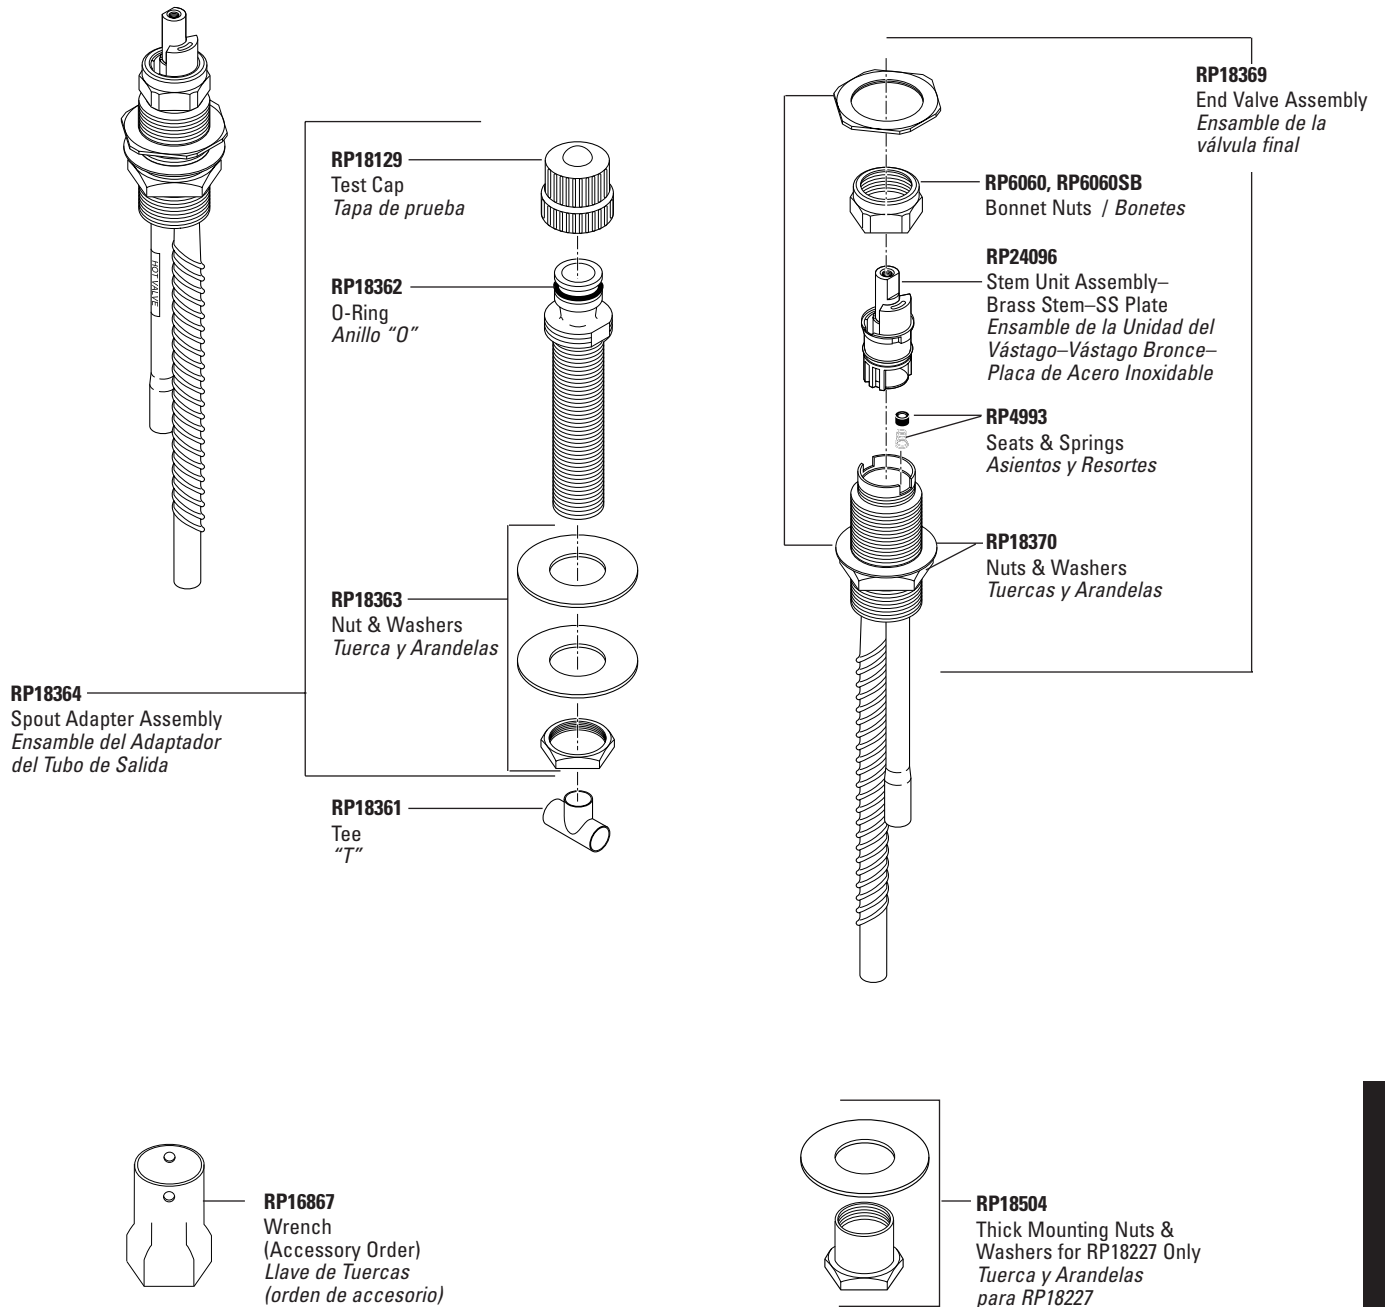

Deck/Ledge Mount Rough-In Kit

Montura de Bordos para Equipo para Preparación de Instalación

Model RP18227 Conventional Rough-In Kit

Modelo RP18227 Equipo de Preparación para Instalación Convencional

Adjusts to 1 1/4" Max. Deck Thickness. For 1" Additional Thickness Order RP18504
Se Ajusta Hasta un Max. de 1 1/4" de Grosor del Borde. Para Mas Grosor 1" Hago un Pedido RP18504

ROMAN TUB