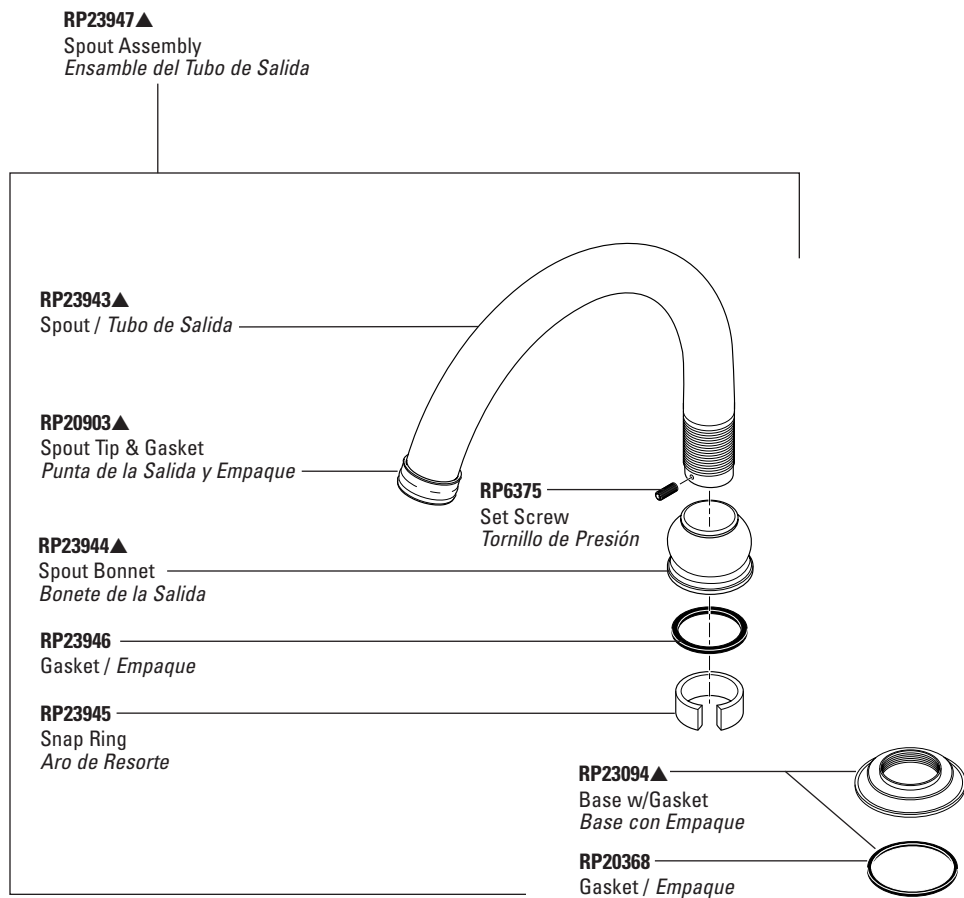

Deck/Ledge Mount Roman Tub Faucets

Llaves para Bañeras Romanas

NEO STYLE® Series Models/Modelos 2767 & 2768* Series

ROMAN TUB

Refer to page 152 for Handles. / *Para manijas referirse a la paginas 152.*
Refer to pages 144–148 for rough-in kits. / *Para Equipo para Preparación de Instalación referirse a las paginas 144–148.*