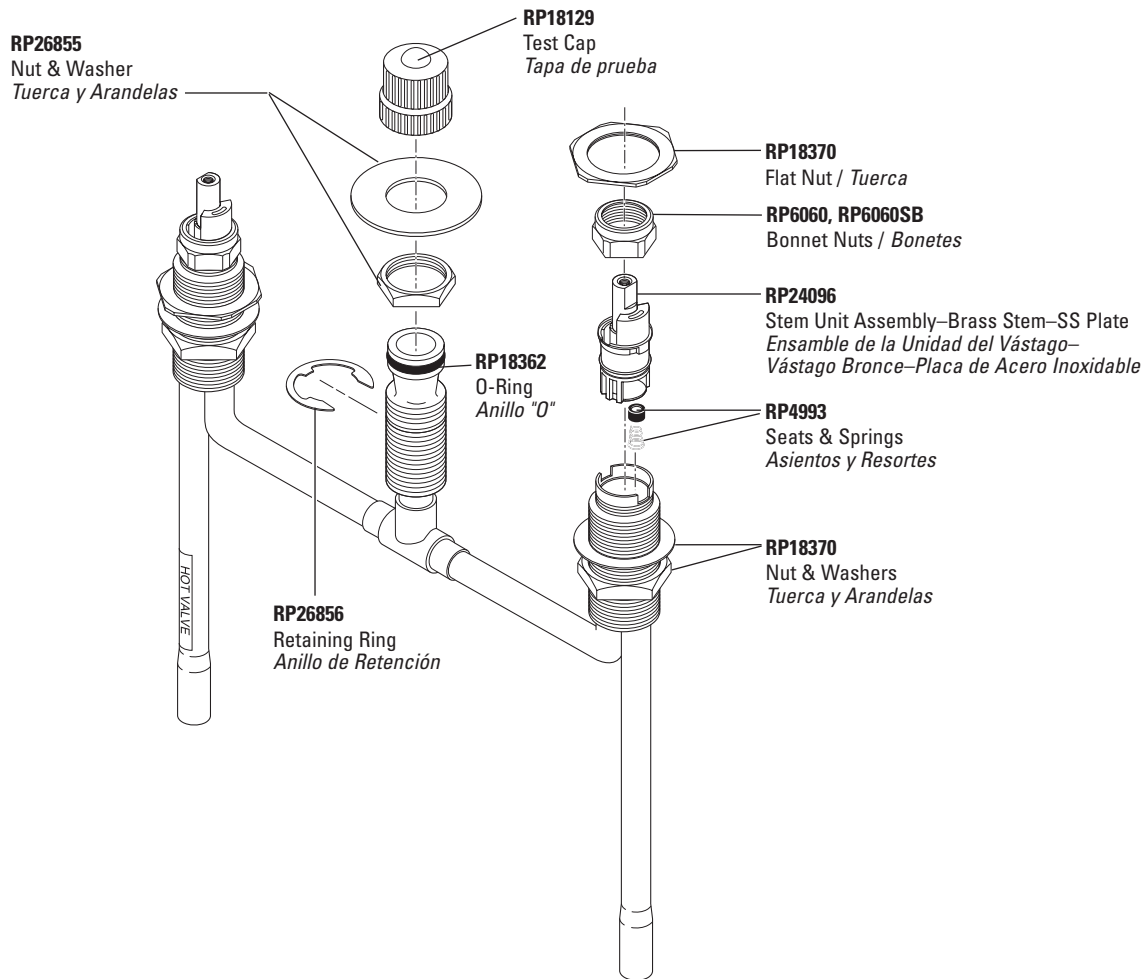

Deck/Ledge Mount Rough-In Kit

Montura de Bordos para Equipo para Preparación de Instalación

Model RP23601 10" Fixed Conventional Rough-In Kit

Modelo RP23601 Equipo de Preparación para Instalación Fija Convencional de 10"