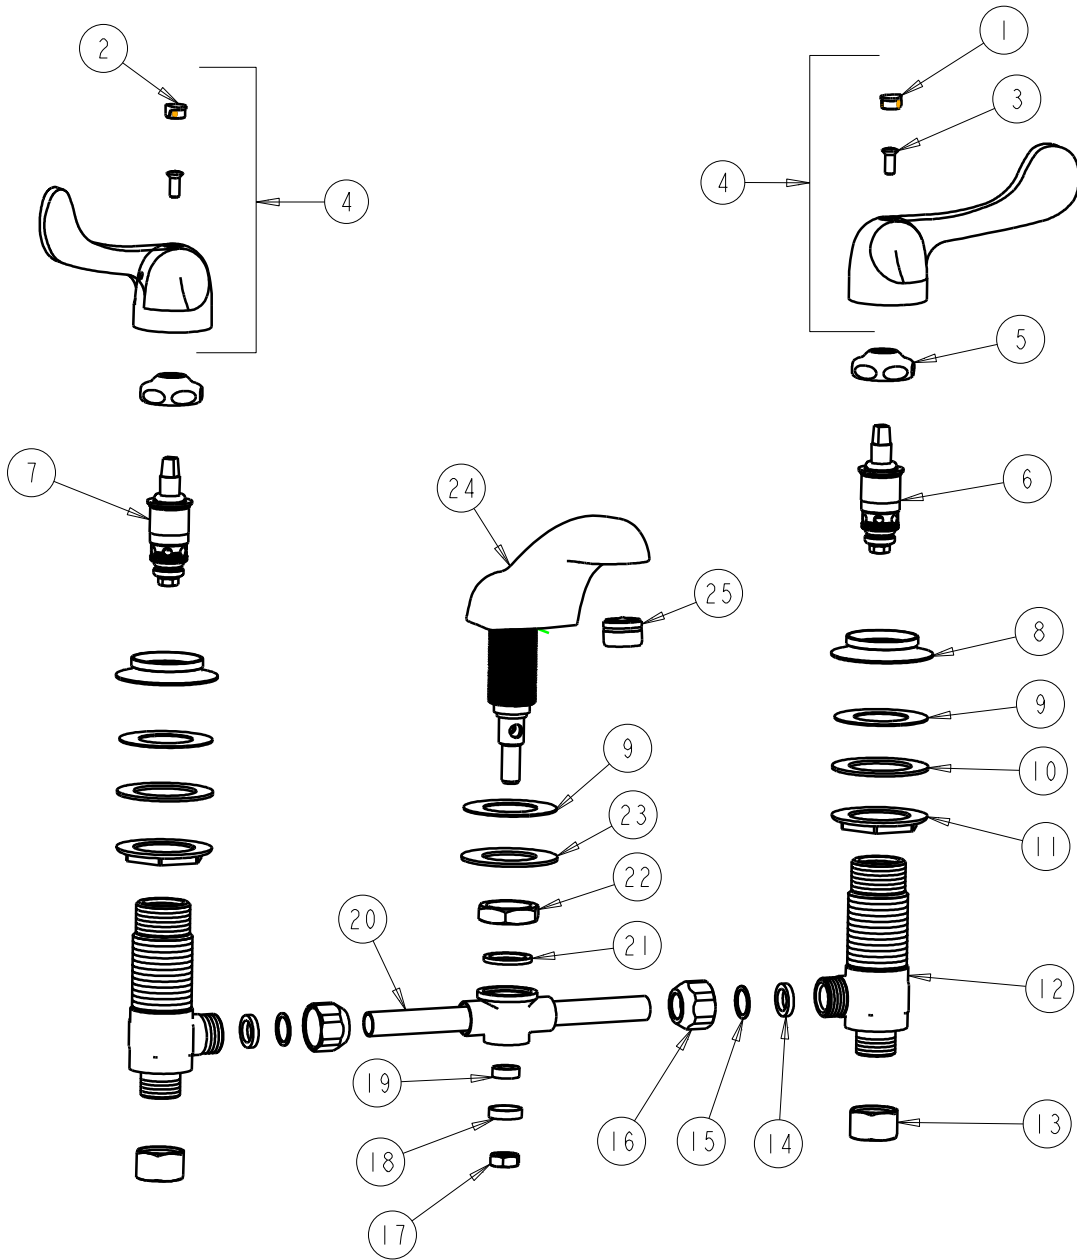

# PARTS LIST

BY: JAR  
CHK'D: *JAR*

FINISH: AS SPECIFIED  
DATE: 08-21-02  
REV: 07-05-07

404-320

ITEM	PART NO.	DESCRIPTION	ITEM	PART NO.	DESCRIPTION
1	320-004JKNF	INDEX BUTTON (BLUE)	15	250-027JKRBF	BRASS WASHER
2	320-003JKNF	INDEX BUTTON (RED)	16	49-031JKRBF	COUPLING NUT
3	420-010JKRCF	SCREW, 10-32 UNC PH 1/2	17	689-113JKRBF	LOCKNUT
4	320-PRJKCP	CANOPY HANDLE ASSEMBLY (PAIR)	18	250-187JKRBF	RETAINER
5	1-214JKCP	CAP	19	1797-129JKNF	RUBBER WASHER
6	1-099XTJKNF	QUATURN UNIT (RH)	20	785-103KJKRBF	TEE ASSEMBLY
7	1-100XTJKNF	QUATURN UNIT (LH)	21	250-200JKNF	GASKET
8	1797-122JKCP	FLANGE	22	250-054JKRBF	LOCKNUT
9	739-056JKNF	RUBBER WASHER	23	50-014JKNF	STEEL WASHER
10	55-010JKNF	STEEL WASHER	24	401-301JKCP	SPOUT ASSEMBLY
11	250-004JKRBF	LOCKNUT	25	E12JKCP	SOFTFLO OUTLET
12	250-094KJKRBF	VALVE BODY ASSEMBLY			
13	49-005JKRBF	COUPLING NUT			
14	200-010JKNF	RUBBER WASHER			