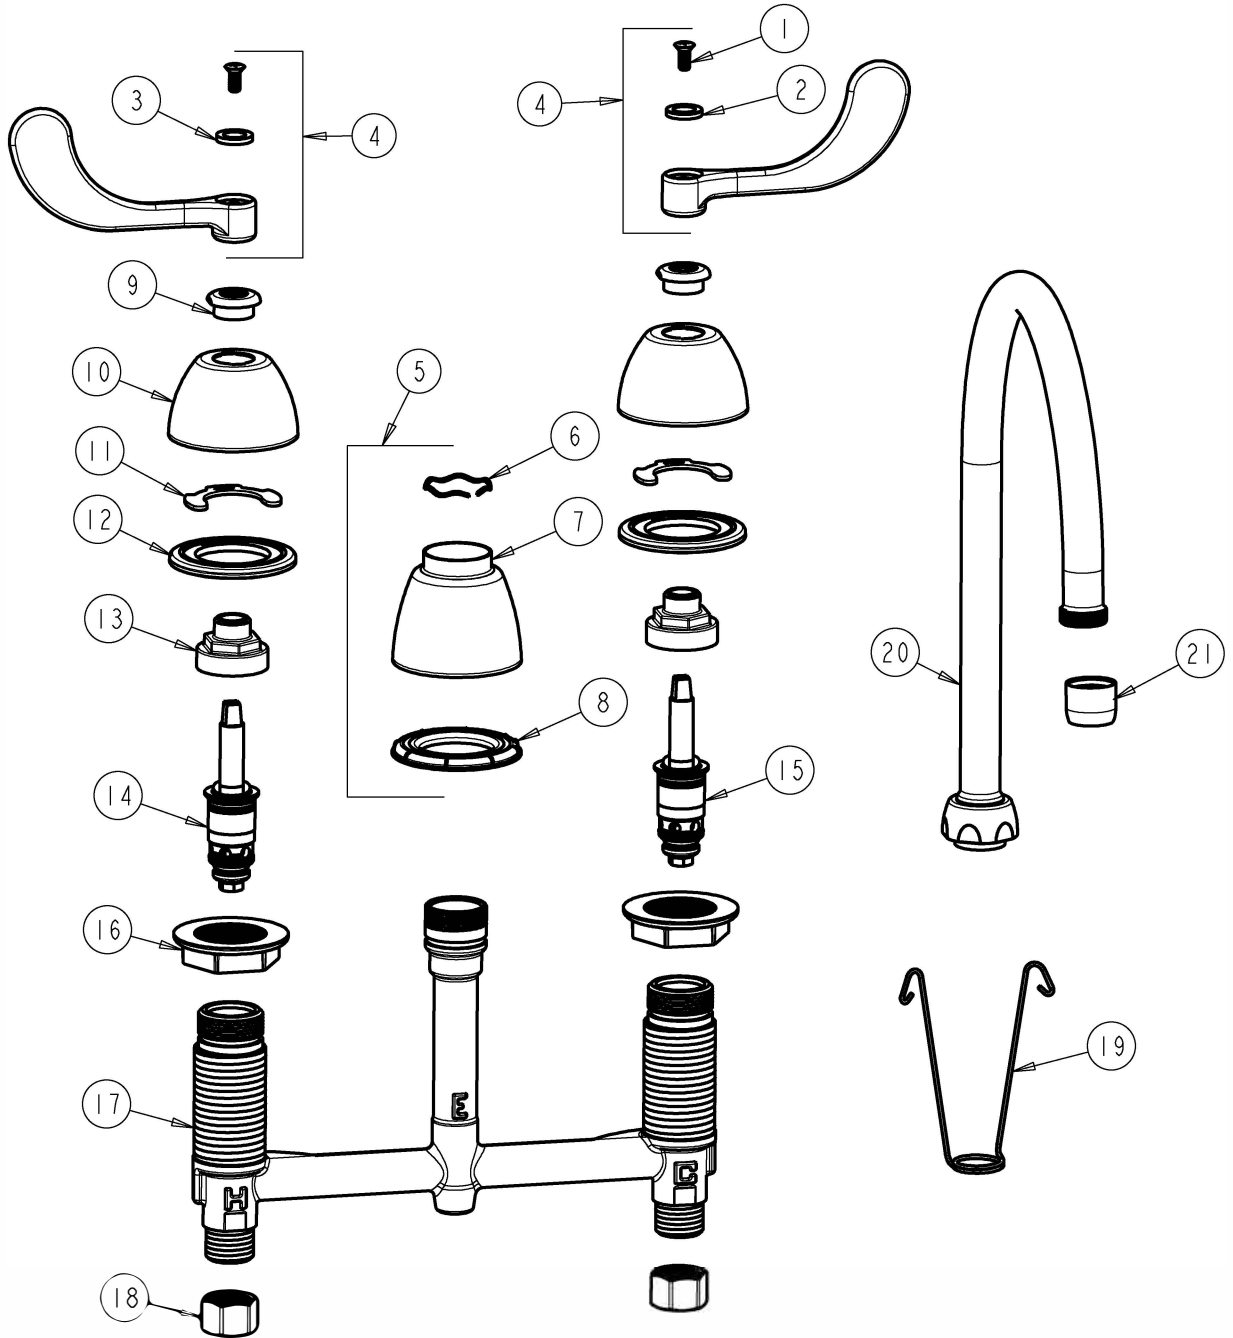

#### Features & Specifications

- 8" Fixed Centers
- 8" Rigid / Swing Gooseneck Spout
- 2.2 GPM (8.3 L/min) Aerator
- 4" Vandal Proof Wristblade Handle
- Quatum Compression Operating Cartridge
- 1/2" NPSM Supply Inlets and Coupling Nut for 3/8" or 1/2" Flexible Riser
- ECAST® design provides durable construction with total lead content equal to or less than 0.25% by weighted average

#### Codes & Standards

- ASME A112.18.1/CSA B125.1
- Certified to NSF/ANSI 61, Section 9 by CSA
- ADA ANSI/ICC A117.1

**NOTE:** This fitting is not intended to be sold in California after January 1, 2016

#### ECAST

ECAST products are intended for installation where state laws and local codes mandate lead content levels or in any location where lead content is a concern.

ITEM	PART NO.	DESCRIPTION	ITEM	PART NO.	DESCRIPTION
1	420-010JKRCF	SCREW, 10-32 UNC PH 1/2	12	888-026JKNF	WASHER, SEALING
2	633-123JKNF	INDEX BUTTON (BLUE)	13	274-014JKRBF	NUT, CAP
3	633-023JKNF	INDEX BUTTON (RED)	14	377-XTLHJKABNF	LH QUATURN CARTRIDGE
4	317-PRJKCP	HANDLE, 4" WRISTBLADE (PAIR)	15	377-XTRHJKABNF	RH QUATURN CARTRIDGE
5	785-400JKCP	SPOUT ESCUTCHEON KIT	16	250-004JKNF	LOCKNUT
6	50-038JKNF	WAVE WASHER	17	—	BODY, VALVE
7	785-400JKCP	ESCUTCHEON, SPOUT BASE	18	49-005JKRBF	COUPLING NUT
8	888-027JKNF	SPOUT ESCUTCHEON WASHER	19	200-008JKNF	HANGER
9	422-113JKCP	ESCUTCHEON NUT	20	GN8AJKCP	SPOUT
10	250-082JKCP	ESCUTCHEON	21	E3JKCP	SOFTFLO AERATOR 2.2 GPM
11	200-009JKNF	CLIP, RETAIN			