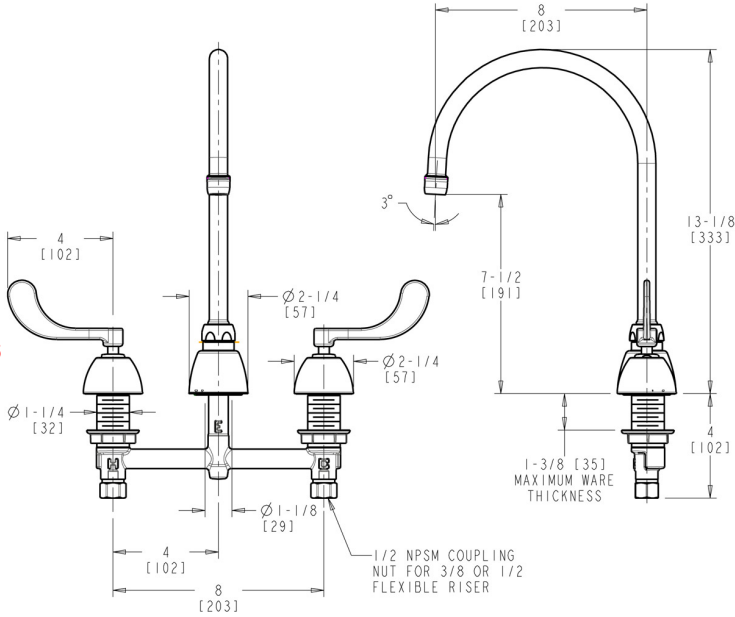

#### Features & Specifications

- 8" Fixed Centers
- 8" Rigid / Swing Gooseneck Spout
- 2.2 GPM (8.3 L/min) Aerator
- 4" Vandal Proof Wristblade Handle
- Quatum Compression Operating Cartridge
- 1/2" NPSM Supply Inlets and Coupling Nut for 3/8" or 1/2" Flexible Riser
- ECAST® design provides durable construction with total lead content equal to or less than 0.25% by weighted average

#### ECAST

ECAST products are intended for installation where state laws and local codes mandate lead content levels or in any location where lead content is a concern.

ITEM	PART NO.	DESCRIPTION	ITEM	PART NO.	DESCRIPTION
1	420-010JKRCF	SCREW, 10-32 UNC PH 1/2	12	888-026JKNF	WASHER, SEALING
2	633-123JKNF	INDEX BUTTON (BLUE)	13	274-014JKRBF	NUT, CAP
3	633-023JKNF	INDEX BUTTON (RED)	14	377-XTLHJKABNF	LH QUATURN CARTRIDGE
4	317-PRJKCP	HANDLE, 4" WRISTBLADE (PAIR)	15	377-XTRHJKABNF	RH QUATURN CARTRIDGE
5	785-400JKCP	SPOUT ESCUTCHEON KIT	16	250-004JKNF	LOCKNUT
6	50-038JKNF	WAVE WASHER	17	—	BODY, VALVE
7	785-400JKCP	ESCUTCHEON, SPOUT BASE	18	49-005JKRBF	COUPLING NUT
8	888-027JKNF	SPOUT ESCUTCHEON WASHER	19	200-008JKNF	HANGER
9	422-113JKCP	ESCUTCHEON NUT	20	GN8AJKCP	SPOUT
10	250-082JKCP	ESCUTCHEON	21	E3JKCP	SOFTFLO AERATOR 2.2 GPM
11	200-009JKNF	CLIP, RETAIN			