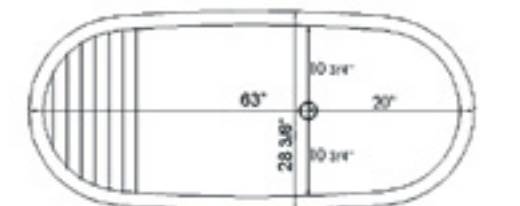

## Free Standing 2 Person Cedar Wood Tub

AB1130 2 Person Cedar Wood Tub

AB1105

Cedar Wood

63" x 28 3/8" x 28 3/4"  
122 lbs

AB1136

Cedar Wood

61" x 28 3/8" x 23 5/8"  
113 lbs