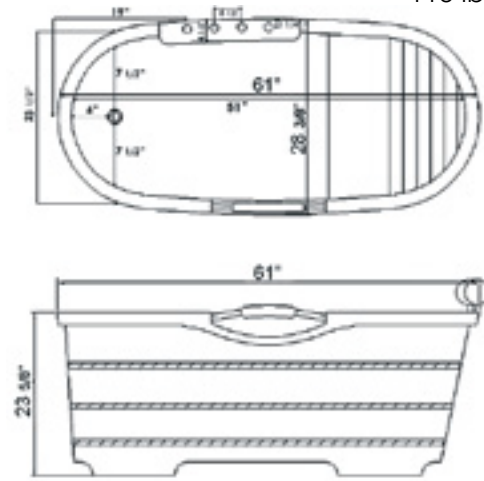

## Free Standing 2 Person Cedar Wood Tub

AB1130 2 Person Cedar Wood Tub

AB1105

Cedar Wood

63" x 28 3/8" x 28 3/4"  
122 lbs

AB1136

Cedar Wood

61" x 28 3/8" x 23 5/8"  
113 lbs