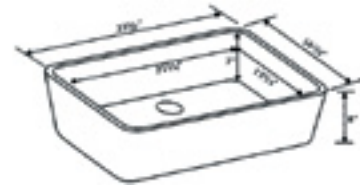

Single Bowl Fireclay Farm Sinks

Fireclay Farm Sinks

AB503 **SMOOTH** front apron

White, Biscuit

23 1/2" x 16" x 8"
48 lbs

Grid GR503

White, Biscuit

36" x 18" x 10"
87 lbs