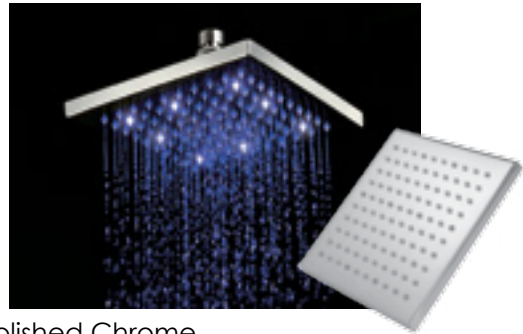

LED8S 8" Square

Polished Chrome