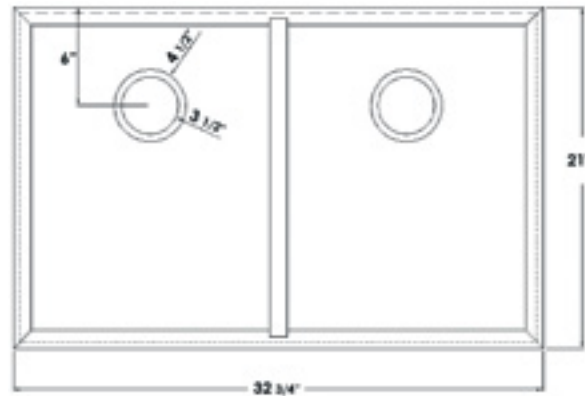

AB3321

Double bowl

32 5/8" x 21" x 9 7/8"
53 lbs