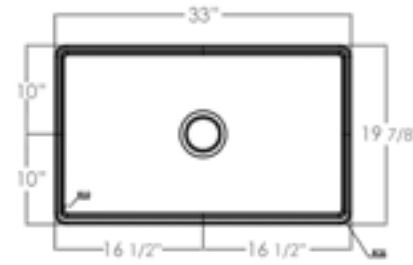

33" Single Bowl Fireclay Farm Sinks

White, Biscuit

33" x 20" x 10"
90 lbs

Grid GR533
Compatible with AB532 & AB533

AB533 **SMOOTH** front apron

White, Biscuit

33" x 20" x 10"
99 lbs

32" Double Bowl Fireclay Farm Sinks

AB512 **LIP** front apron

White, Biscuit

31 3/4" x 17 3/4" x 8 1/2"
72 lbs

Grid GR512L   Grid GR512R

White, Biscuit

31 3/4" x 17 3/4" x 8 1/2"
67 lbs

Grid GR512L   Grid GR512R