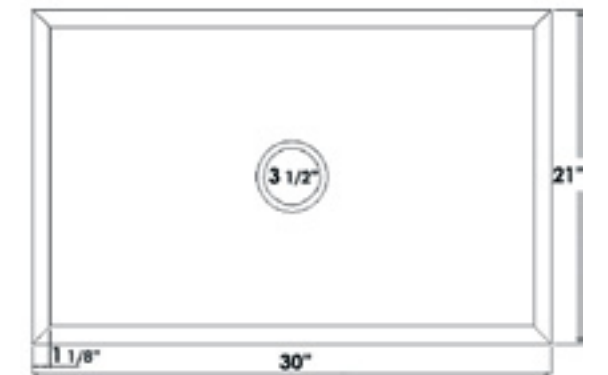

AB3321

Double bowl

32 5/8" x 21" x 9 7/8"  
53 lbs

AB3021

Single bowl

30" x 21" x 9 7/8"  
48 lbs

Grid GR510

Introducing the first solid bamboo kitchen farm sink. The perfect match for any eco-friendly kitchen design. Allowing you to extend your ultra modern themed kitchen to your sink and keep everything green and sustainable. Bamboo has become a standard in eco-friendly flooring and cabinets. Thanks to breakthrough technologies it is now available as your new kitchen sink.