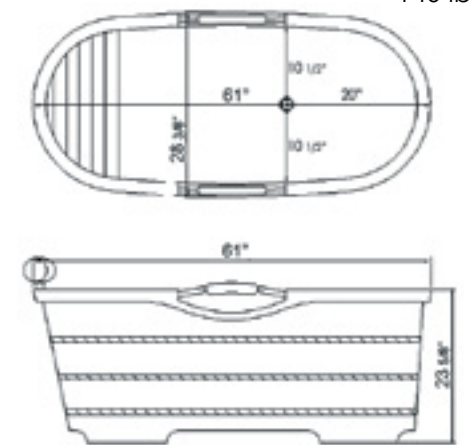

AB1163

Rubber Wood

61" x 28 3/8" x 23 5/8"
140 lbs