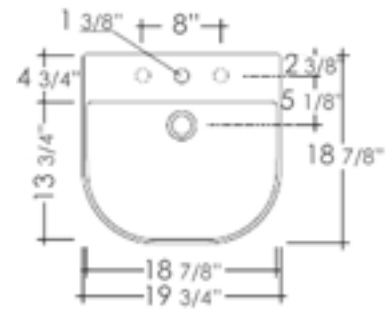

AB111

White

23 5/8" x 18 7/8" x 5 1/2"
35 lbs