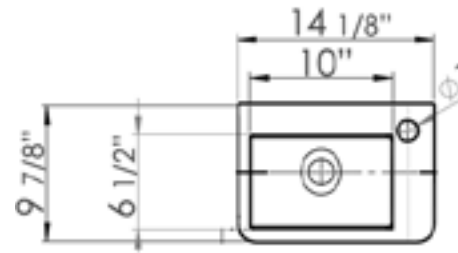

AB101

White

14 1/8" x 9 7/8" x 5 5/8"
17 lbs

AB102

White

16 1/4" x 10 1/8" x 5 1/2"
10 lbs