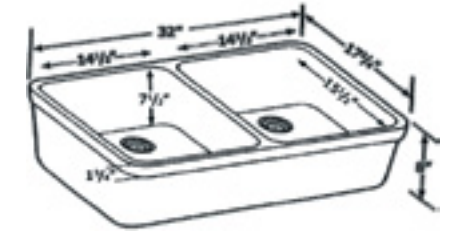

## 33" Single Bowl Fireclay Farm Sinks

AB532 **FLUTED** front apron

White, Biscuit

33" x 20" x 10"  
90 lbs

Grid GR533  
Compatible with AB532 & AB533

AB533 **SMOOTH** front apron

White, Biscuit

33" x 20" x 10"  
99 lbs

## 32" Double Bowl Fireclay Farm Sinks

AB512 **LIP** front apron

White, Biscuit

31 3/4" x 17 3/4" x 8 1/2"  
72 lbs

Grid GR512L    Grid GR512R

AB5123 **LIP** front apron

White, Biscuit

31 3/4" x 17 3/4" x 8 1/2"  
67 lbs