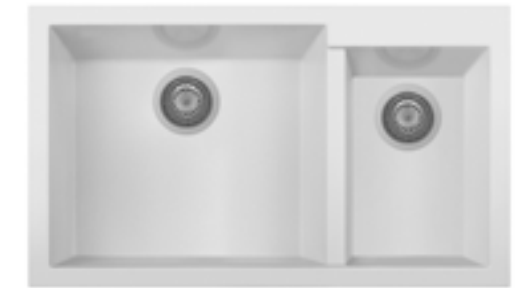

AB3319UM 33 7/8" x 19 3/4"