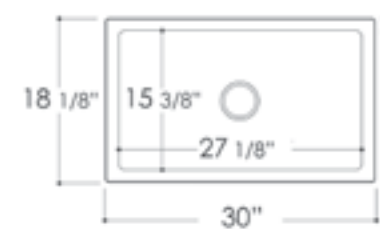

# Single Bowl Fireclay Farm Sinks

AB2418SB **SMOOTH** Front Apron

White, Biscuit

24" x 18" x 10"  
97 lbs

Grid ABGR2418

AB3018SB **SMOOTH** front apron

White, Biscuit

30" x 18" x 10"  
111 lbs