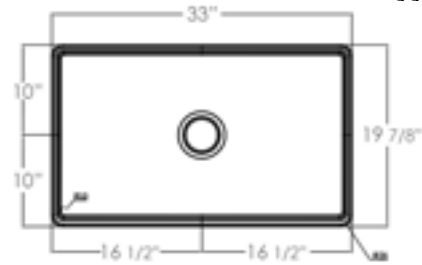

33" Single Bowl Fireclay Farm Sinks

AB532 **FLUTED** front apron

White, Biscuit

33" x 20" x 10"
90 lbs

Grid GR533
Compatible with AB532 & AB533

White, Biscuit

33" x 20" x 10"
99 lbs