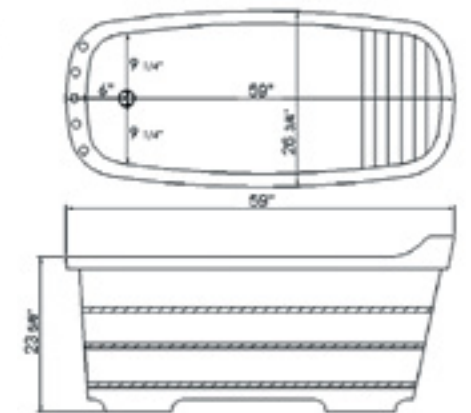

AB1148

Rubber Wood

59" x 26 3/4" x 23 5/8"
155 lbs