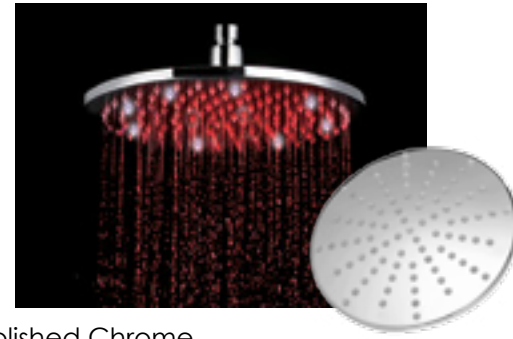

LED8R 8" Round

Polished Chrome