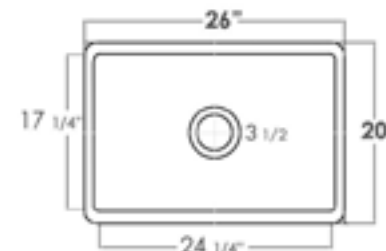

Grid ABGR3618L

Grid ABGR3618S

AB506 **LIP** front apron

White, Biscuit

26" x 20" x 10"  
71 lbs

Grid GR505

AB3618ARCH **ARCHED** Front Apron

White, Biscuit