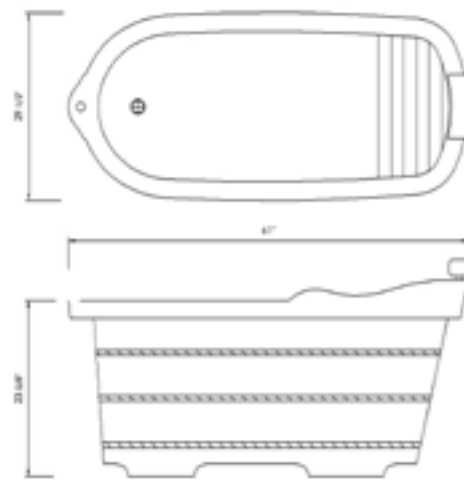

AB1163

Rubber Wood

61" x 28 3/8" x 23 5/8"  
140 lbs

AB1139

Cedar Wood

61" x 29 1/2" x 23 3/5"  
165 lbs

AB1148

Rubber Wood