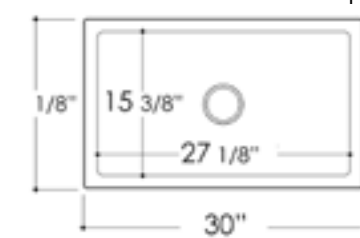

Grid ABGR3018

AB2418ARCH **ARCHED** Front Apron

White, Biscuit

24" x 18" x 10"  
97 lbs

Grid ABGR2418

AB3018ARCH **ARCHED** Front Apron

White, Biscuit

30" x 18" x 10"  
111 lbs