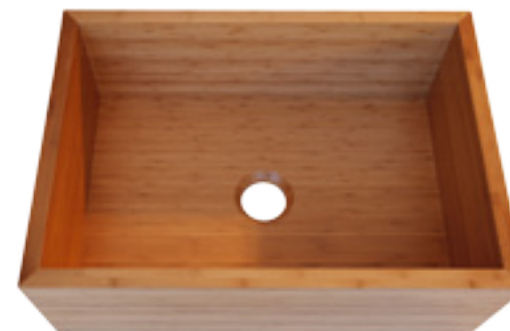

AB3321

Double bowl

32 5/8" x 21" x 9 7/8"  
53 lbs

AB3021

Single bowl

30" x 21" x 9 7/8"  
48 lbs

Grid GR510

Introducing the first solid bamboo kitchen farm sink. The perfect match for any eco-friendly kitchen design. Allowing you to extend your ultra modern themed kitchen to your sink and keep everything green and sustainable. Bamboo has become a standard in eco-friendly flooring and cabinets. Thanks to breakthrough technologies it is now available as your new kitchen sink.