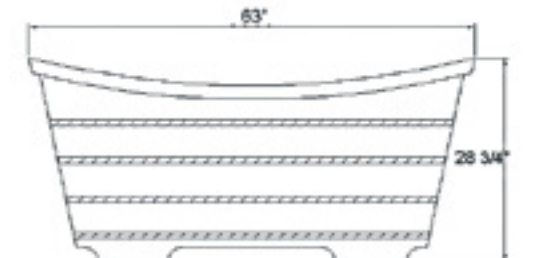

## Free Standing 2 Person Cedar Wood Tub

AB1130 2 Person Cedar Wood Tub

AB1105

Cedar Wood

63" x 28 3/8" x 28 3/4"  
122 lbs

AB1136

Cedar Wood

61" x 28 3/8" x 23 5/8"  
113 lbs