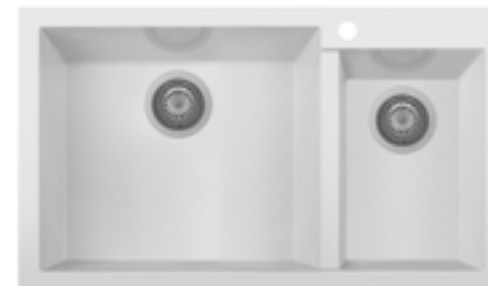

AB3319DI 33 7/8" x 19 3/4"