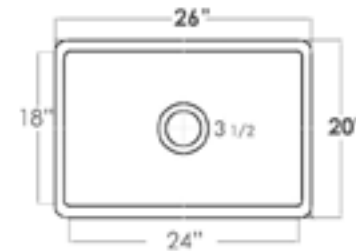

Grid GR505

White, Biscuit

36" x 18" x 10"
158 lbs