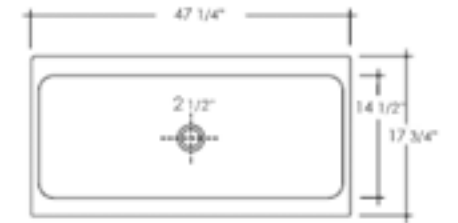

(Faucets Not Included)

AB36TR

White

35 1/2" x 17 3/4" x 7 7/8"  
66 lbs

AB48TR

White

47 1/4" x 17 3/4" x 7 7/8"  
93 lbs

AB5009