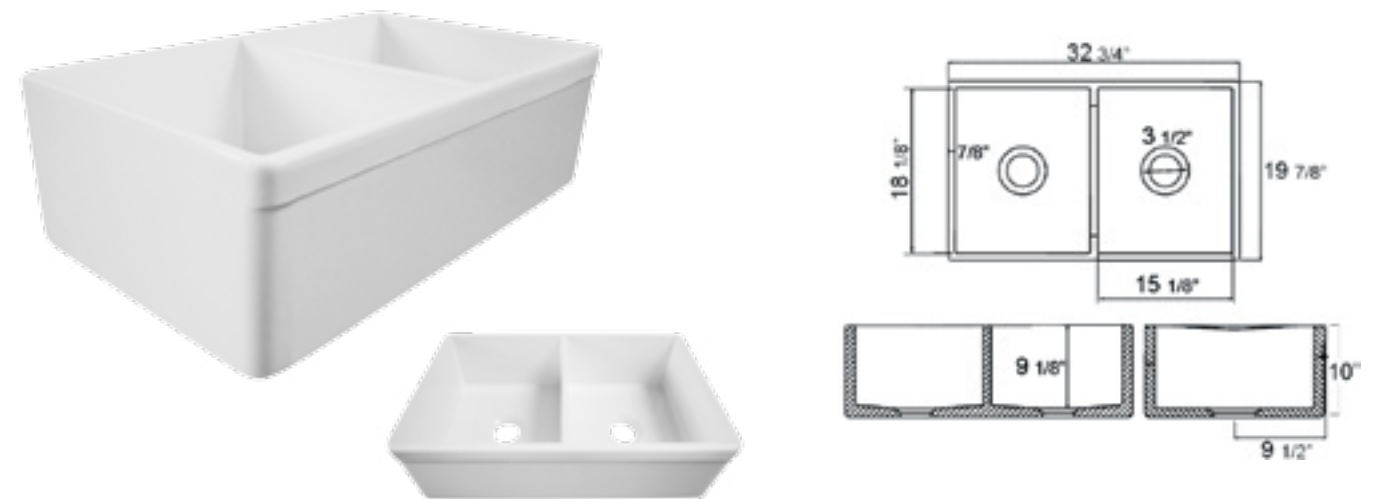

Grid GR538
Compatible with AB537, AB538, AB539

AB539 **LIP** front apron

White, Biscuit

32 3/4" x 19 7/8" x 10"
103 lbs