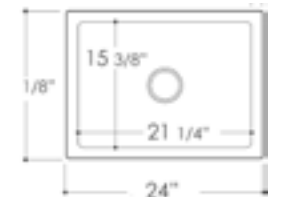

Undermount Fireclay Sink available in
White, Biscuit

24" x 18" x 10"
97 lbs

Grid ABGR2418

Undermount Fireclay Sink available in
White, Biscuit

30" x 18" x 10"
111 lbs