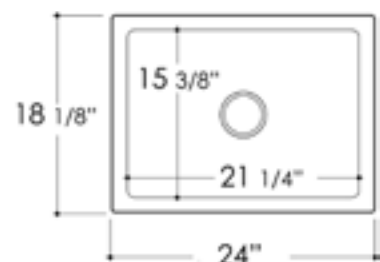

White, Biscuit

30" x 18" x 10"
111 lbs