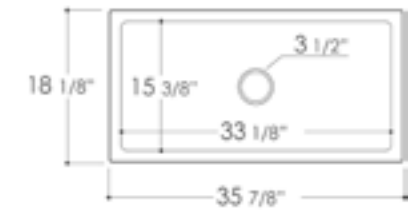

# Fireclay Farm Sinks

AB503 **SMOOTH** front apron

White, Biscuit

23 1/2" x 16" x 8"  
48 lbs

Grid GR503

AB3618HS **SMOOTH** front apron

White, Biscuit

36" x 18" x 10"  
87 lbs