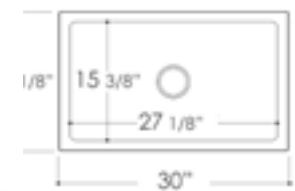

**Undermount** Fireclay Sink available in  
White, Biscuit

24" x 18" x 10"  
97 lbs

Grid ABGR2418

AB3018UM

**Undermount** Fireclay Sink available in  
White, Biscuit

30" x 18" x 10"  
111 lbs

Grid ABGR3018

AB3018UM Undermount Fireclay Sink