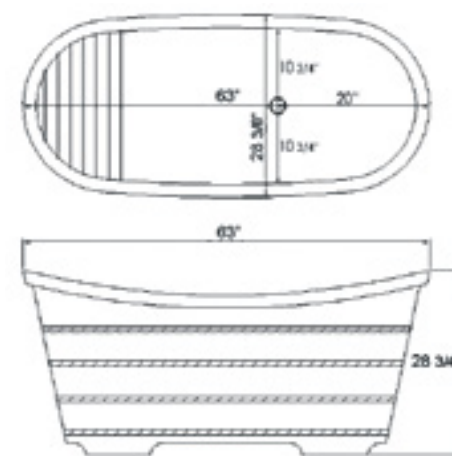

AB1130
2 Person Tub

Cedar Wood

63" x 28 3/8" x 28 3/4"
159 lbs