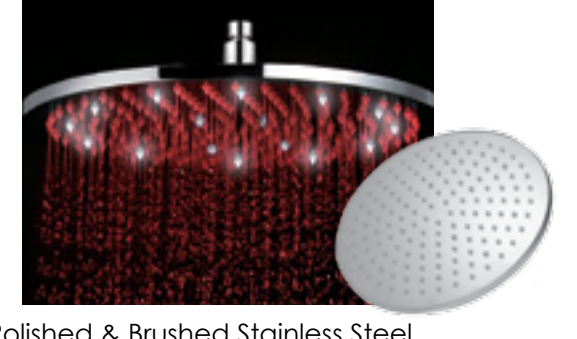

LED12S 12" Square

Polished Chrome

LED12R 12" Round

Polished Chrome

LED24S 24" Square

Polished & Brushed Stainless Steel

LED24R 24" Round

Polished & Brushed Stainless Steel