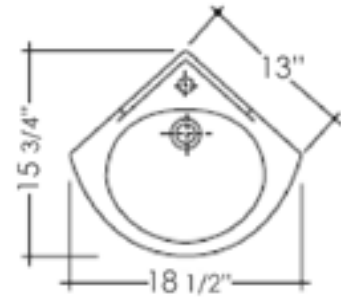

19 1/4" x 9 1/2" x 5 1/4"  
22 lbs

Optional towel bar sold separately as model # AB108TB

Porcelain Wall Mounted Bath Sinks

Bathroom Trough Sinks

AB109

White

13" x 13" x 7 1/8"  
18 lbs

AB110