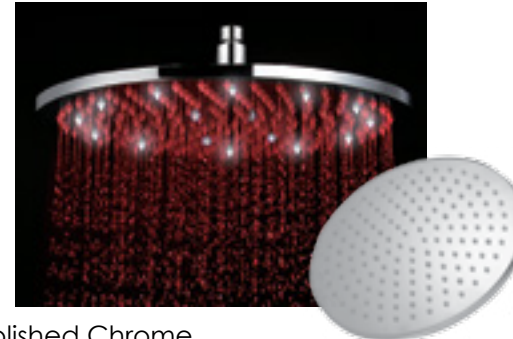

LED16R 16" Round

Polished Chrome