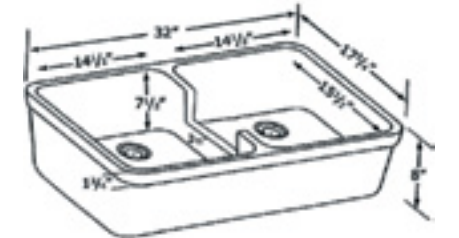

## 32" Double Bowl Fireclay Farm Sinks

AB512 **LIP** front apron

White, Biscuit

31 3/4" x 17 3/4" x 8 1/2"  
72 lbs

Grid GR512L    Grid GR512R

AB5123 **LIP** front apron

White, Biscuit

31 3/4" x 17 3/4" x 8 1/2"  
67 lbs