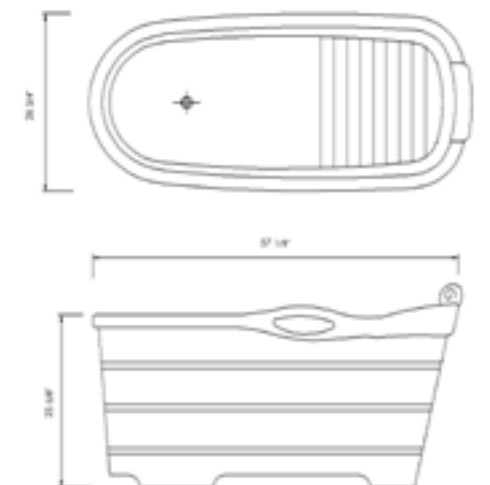

59" x 26 3/4" x 23 5/8"  
155 lbs

AB1130  
2 Person Tub

Cedar Wood

63" x 28 3/8" x 28 3/4"  
159 lbs

AB1187

Rubber Wood

57 1/4" x 26 3/4" x 25 3/5"  
157 lbs

AB6604 Foot Bucket