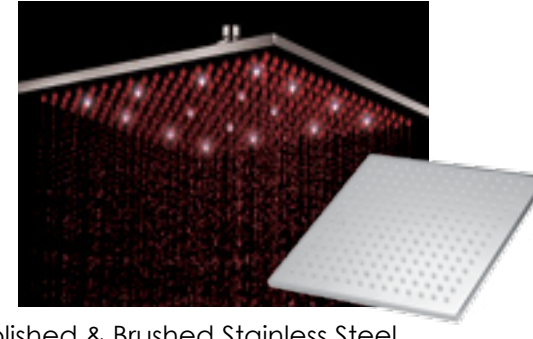

Enjoy the modern sleek ultra-thin design of these unique rain shower heads, and be reassured that it is made of solid stainless steel, unlike most traditional rain shower heads that are made of brass.

LED8S 8" Square

Polished Chrome

LED8R 8" Round

Polished Chrome

LED20S 20" Square

Polished & Brushed Stainless Steel

LED20R 20" Round

Polished & Brushed Stainless Steel