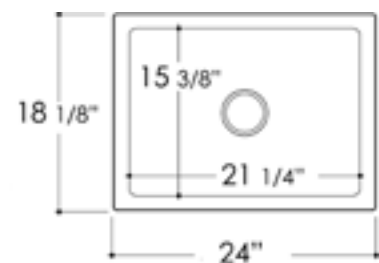

Single Bowl Fireclay Farm Sinks

Single Bowl Fireclay Farm Sinks

AB2418SB **SMOOTH** Front Apron

White, Biscuit

24" x 18" x 10"
97 lbs

White, Biscuit

30" x 18" x 10"
111 lbs