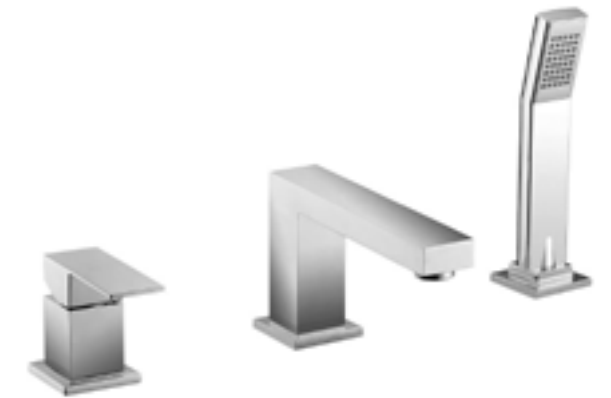

AB2322 PC, BN