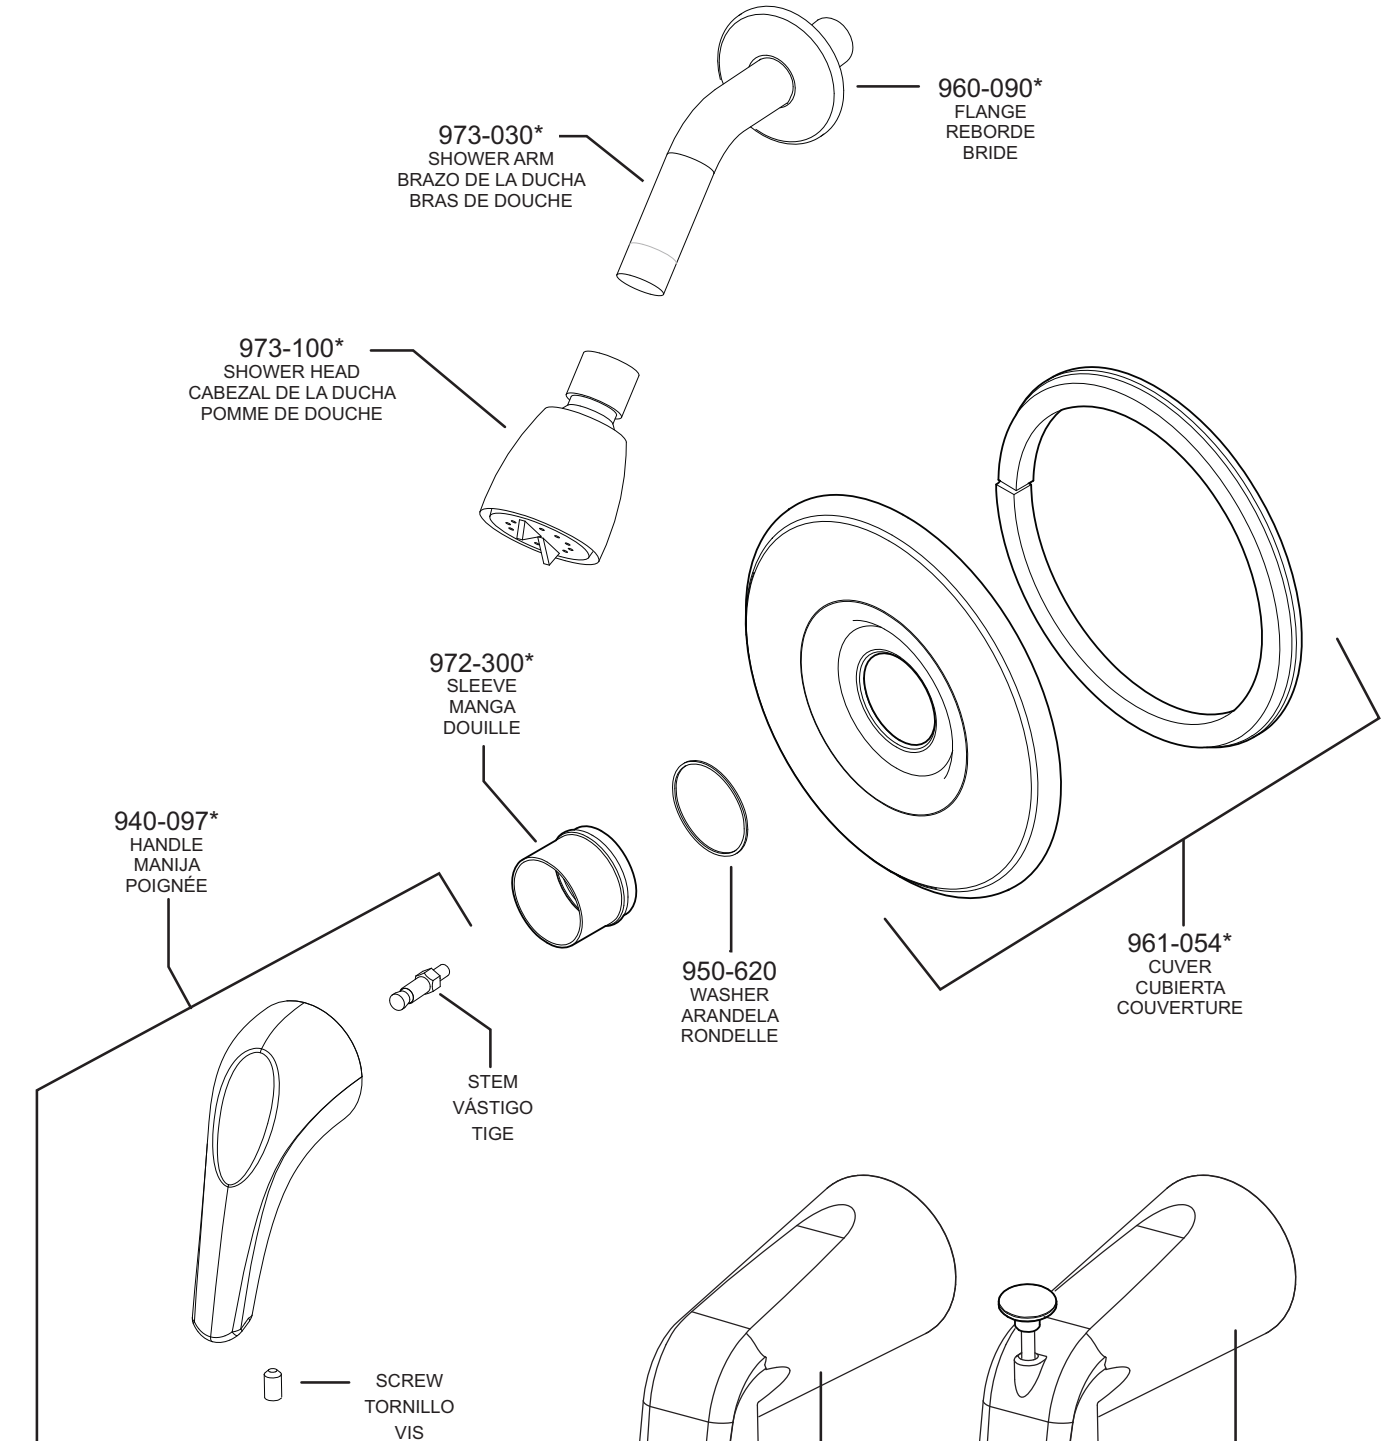

PARTS EXPLOSION

R89 Pfirst Series™ Tub & Shower Trim Faucet

FINISHES * Indicates Finish

A Polished Chrome	M Almond	U Rustic Bronze
B Black	N Antique Bronze	V PVD Polished Brass
E Rustic Pewter	P Polished Brass	W White
D PVD Polished Nickel	Q Satin Brass	Y Tuscan Bronze
J PVD Brushed Nickel	R Copper	Z Oil-Rubbed Bronze
K Satin Nickel	S Stainless Steel	
L Satin Stainless	T Biscuit	

All finishes not available on all parts

920-618*
TUB ONLY SPOUT

920-133*
TUB SPOUT
CONDUCTO DE LA BAÑERA

1-800-PFAUCET www.pricepfirster.com
19701 DaVinci, Lake Forest, CA 92610

07/15/08

Price Pfister