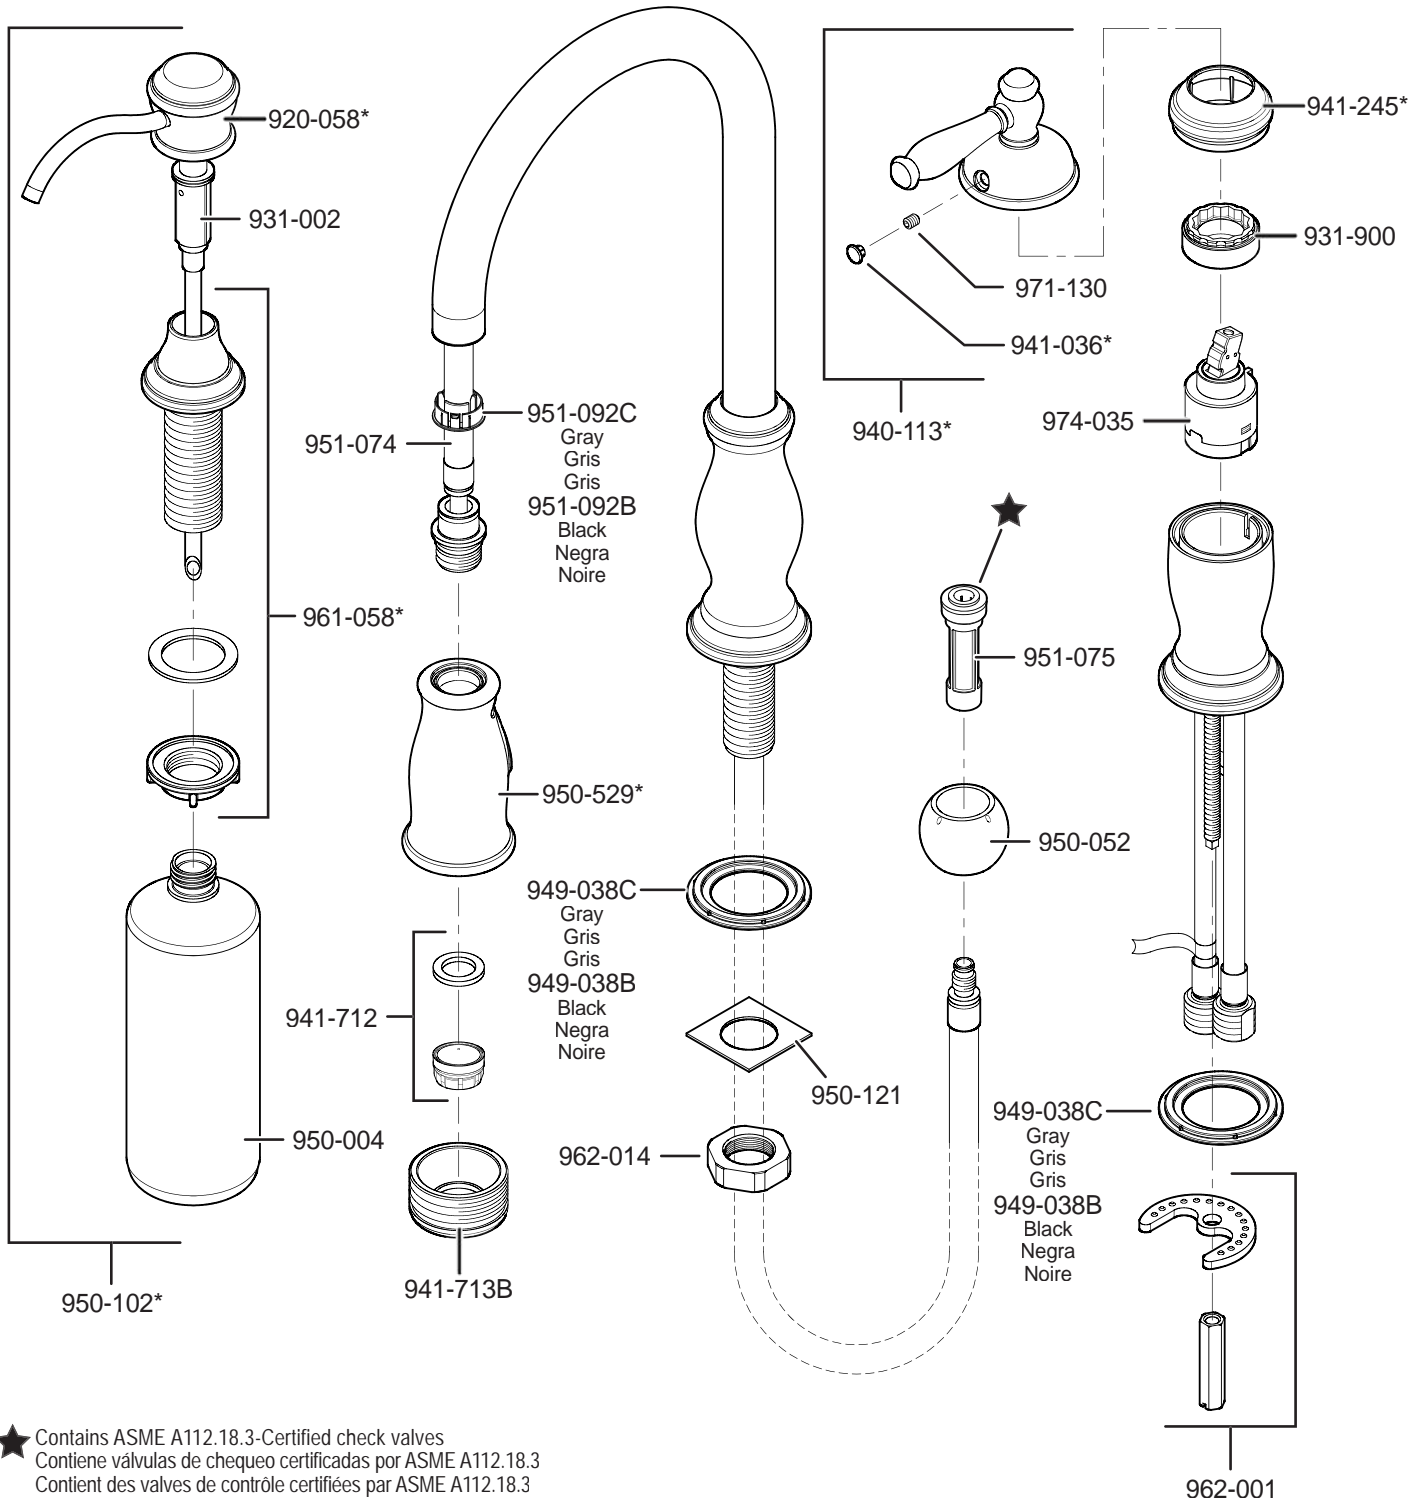

# PARTS EXPLOSION

## 526 Series Hanover™ Collection Pull-Out Kitchen Faucet