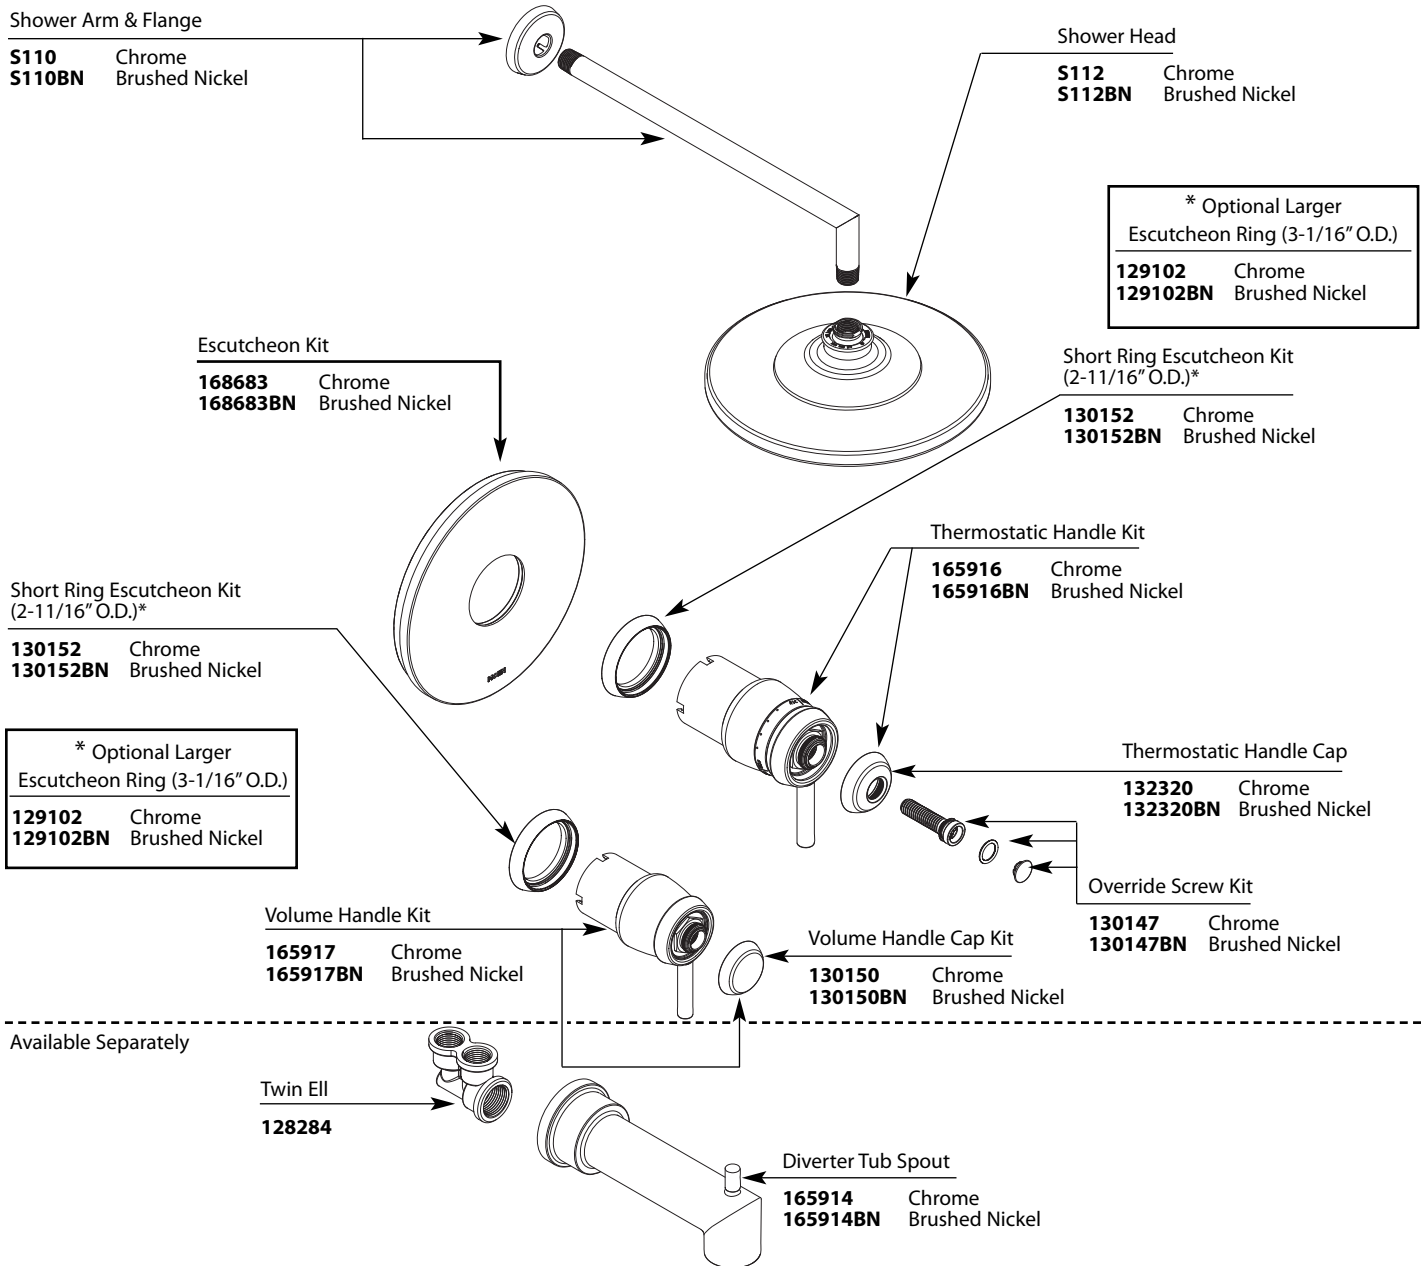

Buy it for looks. Buy it for life.®

Illustrated Parts

ARRIS™			
ExacTemp® 3/4" Thermostatic Shower Trim			
<u>FLOW VALVE TRIM</u>	<u>VALVE TRIM ONLY</u>	<u>SHOWER TRIM ONLY</u>	<u>FINISH</u>
TS33003	TS33002	TS33001	Chrome
TS33003BN	TS33002BN	TS33001BN	Brushed Nickel

- **Order by Part Number**
- **Trim can be used with S3371 3/4" Thermostatic & S3600 Volume Control valves**

TO ORDER PARTS CALL: 1-800-BUY-MOEN

www.moen.com