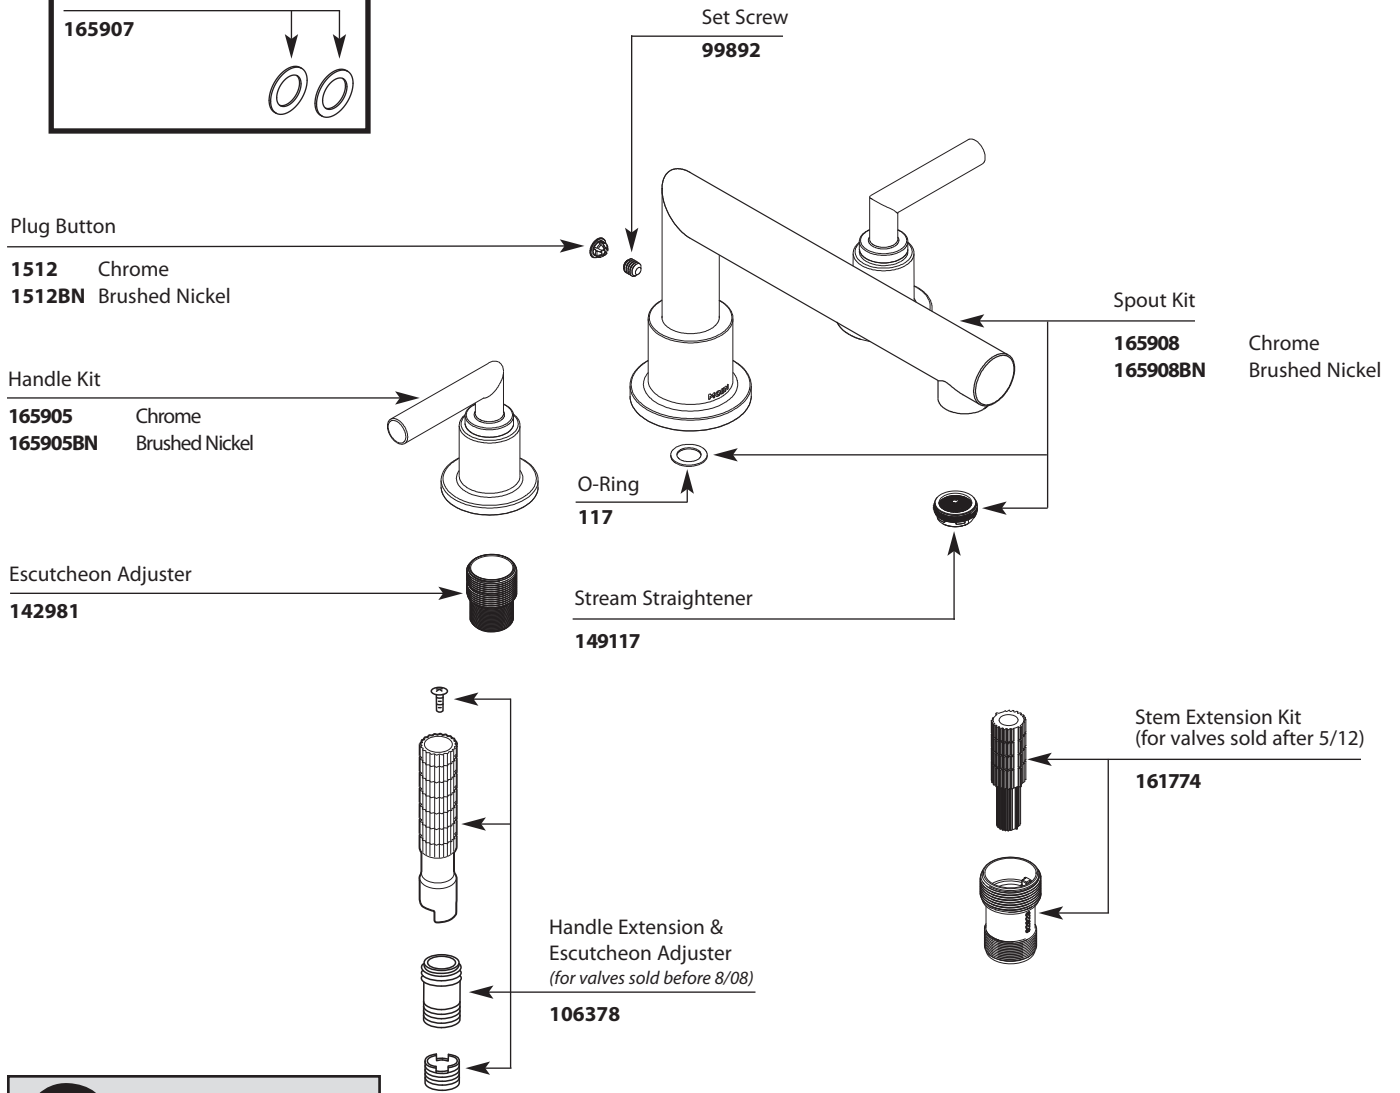

Buy it for looks. Buy it for life.®

Illustrated Parts

■ Order by Part Number

■ Trim can be used with 4793, 4792, 4796, 4797, or 4798 valves

ARRIS™ Two-Handle Roman Tub Trim		
MODEL	TYPE	FINISH
TS93003	Lever	Chrome
TS93003BN	Lever	Brushed Nickel