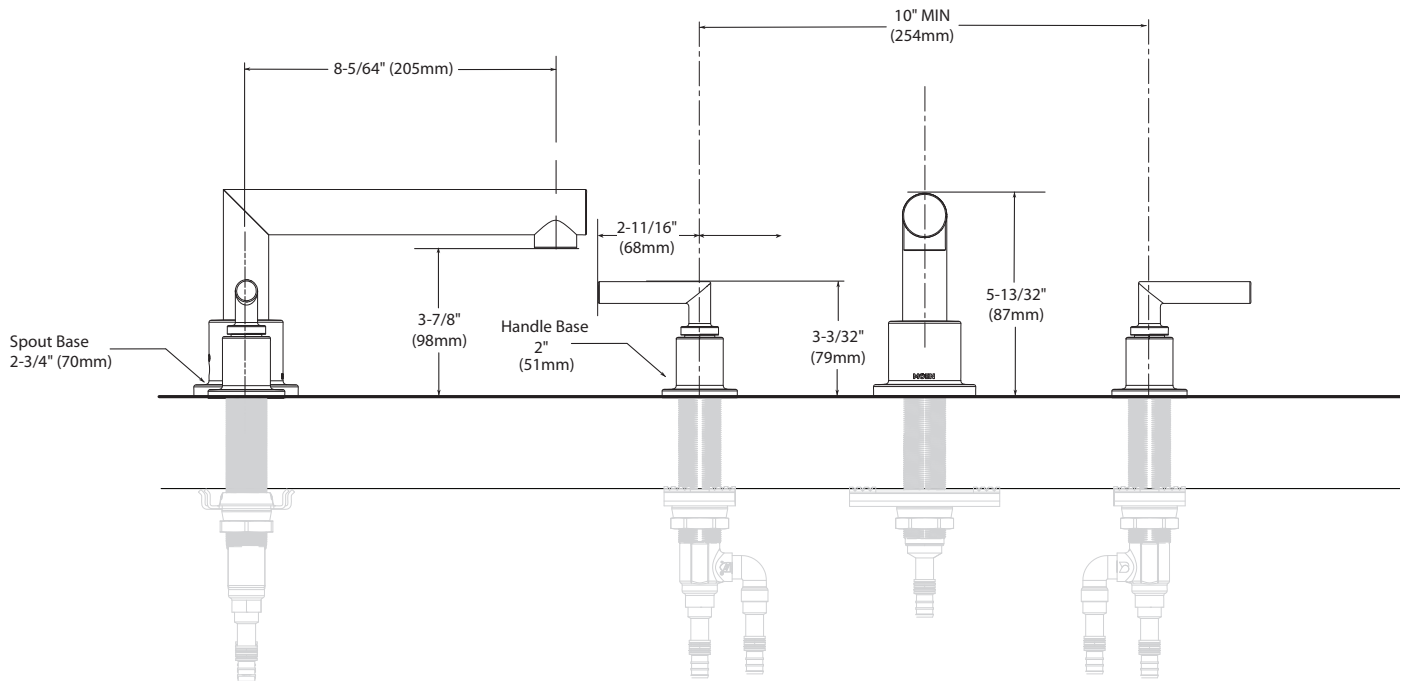

ARRIS™

Two-Handle Roman Tub Faucet Trim

Models: TS93003 series

Valves: 4792, 4793, 4796, 4797, 4798

CRITICAL DIMENSIONS

(DO NOT SCALE)

FOR MORE INFORMATION CALL: 1-800-BUY-MOEN

www.moen.com