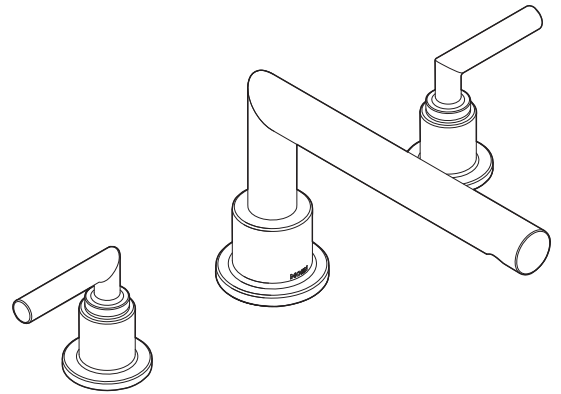

Buy it for looks. Buy it for life.®

Specifications

DESCRIPTION

- Metal construction with various finishes identified by suffix

OPERATION

- Lever style handles
- Hot and cold indicators available
- Rotate hot side handle counterclockwise to open (clockwise to close) and the cold side handle clockwise to open and (counterclockwise to close)

ARRIS™

Two-Handle Roman Tub Faucet Trim

Models: TS93003 series

Valves: 4792, 4793, 4796, 4797, 4798

CRITICAL DIMENSIONS

(DO NOT SCALE)

FOR MORE INFORMATION CALL: 1-800-BUY-MOEN

www.moen.com