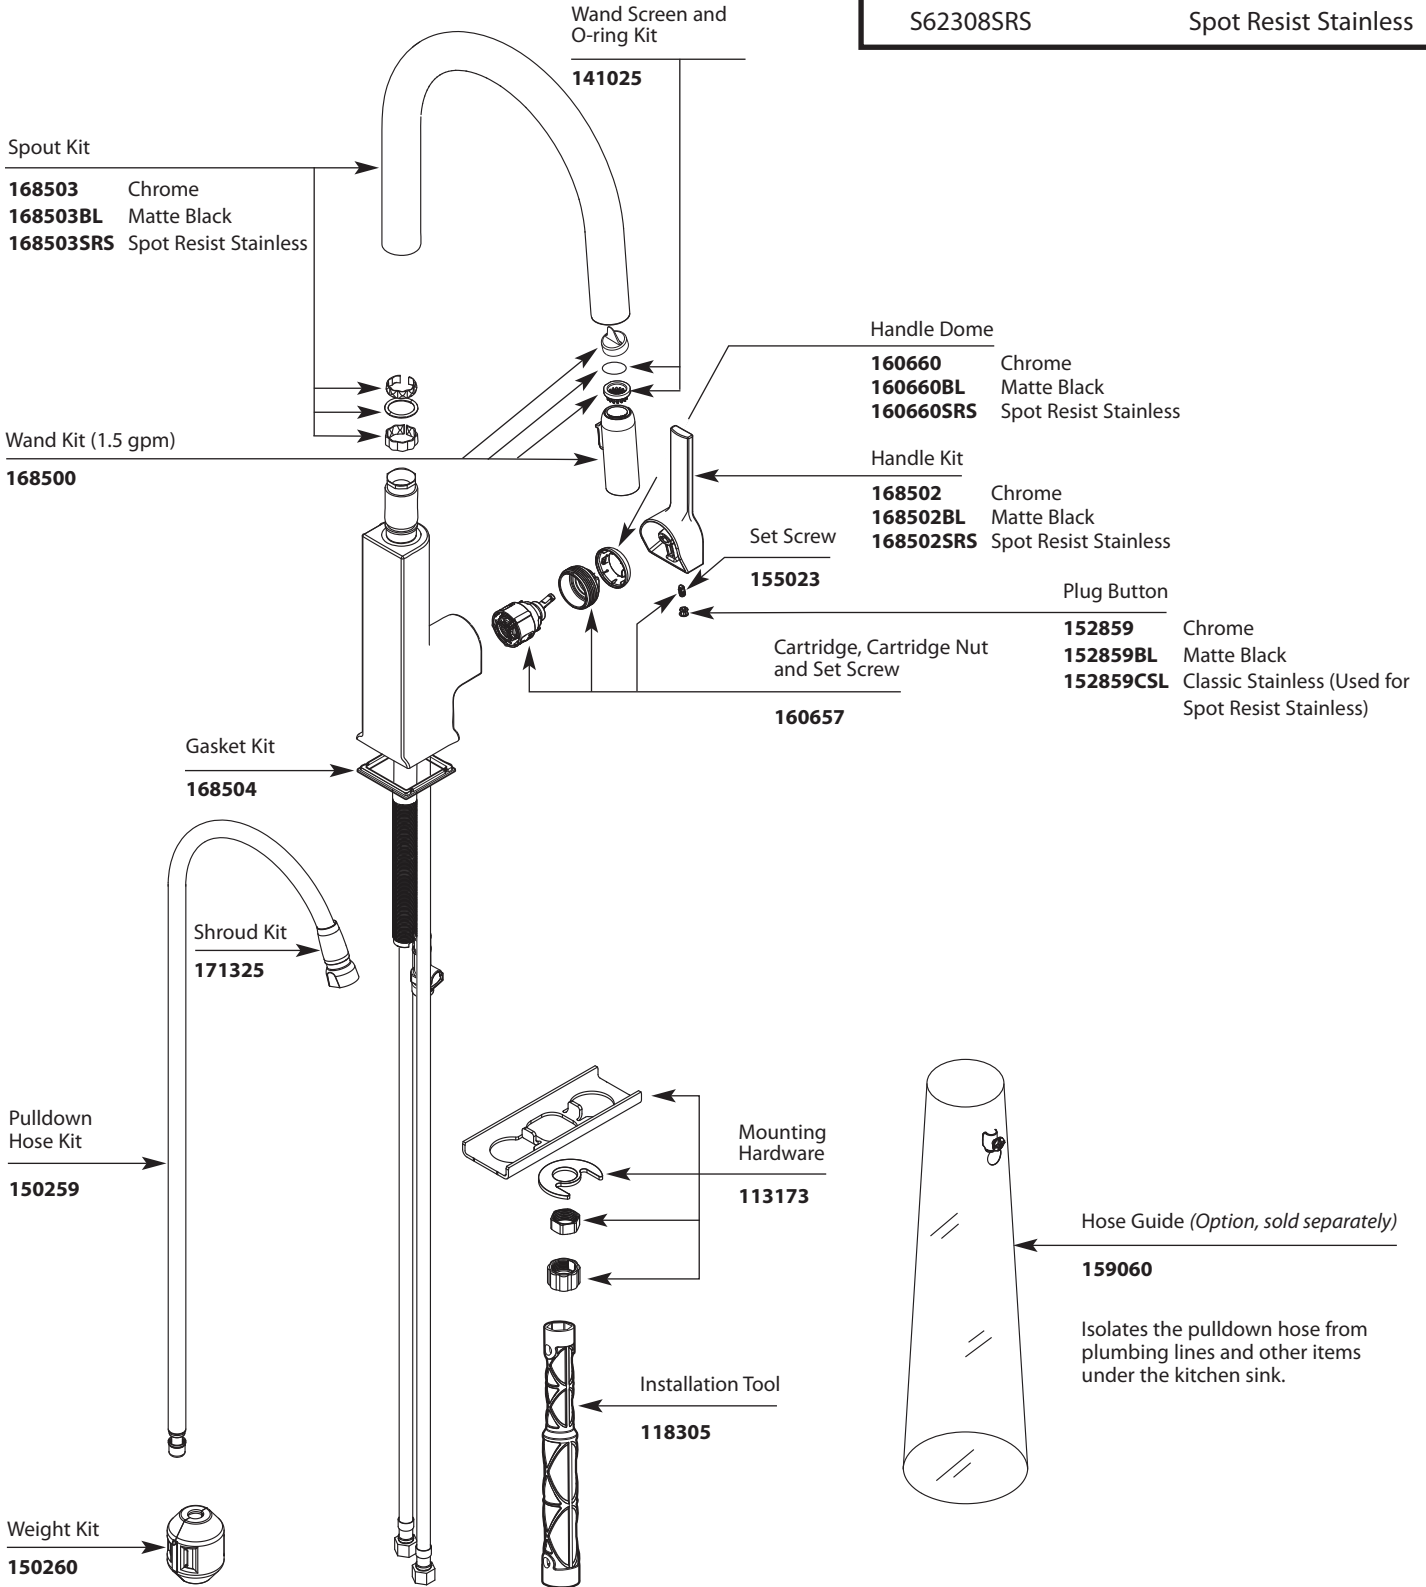

Buy it for looks. Buy it for life.®

■ Order by Part Number

**There is more than 1 version of this model.
Page down to identify the version you have.**

Illustrated Parts

| STō | |
|---|-----------------------|
| Single-Handle Pulldown Prep/Bar Faucet | |
| <u>MODELS</u> | <u>FINISH</u> |
| S62308 | Chrome |
| S62308BL | Matte Black |
| S62308SRS | Spot Resist Stainless |

Buy it for looks. Buy it for life.®

Illustrated Parts

■ Order by Part Number

| STō | |
|---|-----------------------|
| Single-Handle Pulldown Prep/Bar Faucet | |
| MODELS | FINISH |
| S62308 | Chrome |
| S62308BL | Matte Black |
| S62308SRS | Spot Resist Stainless |