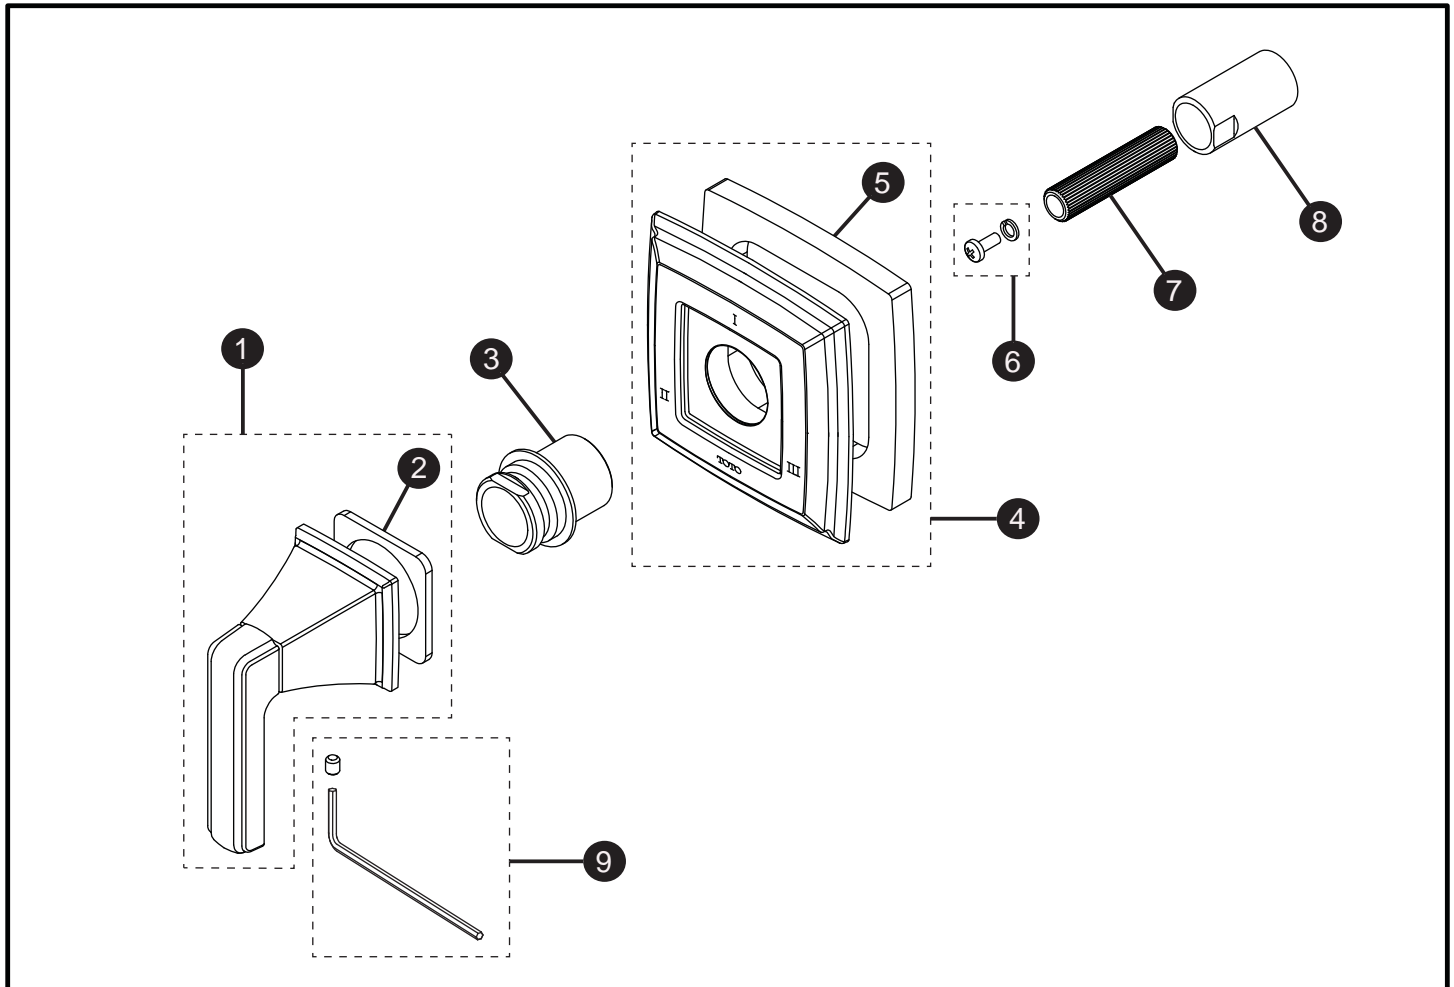

Connelly™
Three-Way Diverter Trim without Off

Item	Part	Description
1*	THP4952#\$\$	Handle Assembly
2	THP4953	Gasket
3	THP4954	Collar
4*	THP4960#\$\$	Escutcheon with Gasket
5	THP4956	Gasket
6	THP4825	Screw and Lock Washer
7	THP4824	Adapter
8	THP4823	Threaded Extension
9	THP4949	Set Screw and Hex Wrench

LEGEND
\$\$ = Denotes Finish
#CP = Polished Chrome
#BN = Brushed Nickel
#PN = Polished Nickel

* Please specify finish when ordering