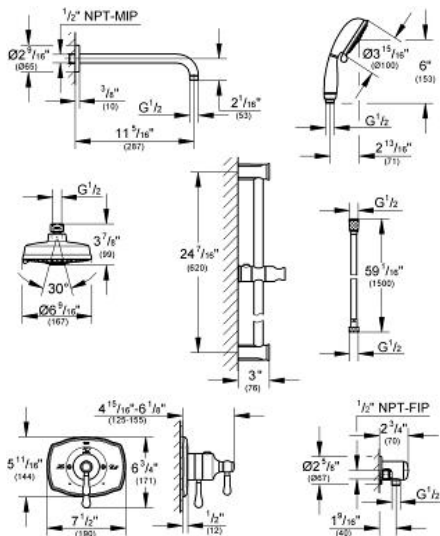

GROHFLEX SHOWER SET

Thermostat valve

MODEL # 35054000

Pure Freude
an Wasser

Product Description:
GROHFLEX SHOWER SET
Thermostat valve

Standard Specification:

- Shower combination
- Consisting of:
 - Rainshower Rustic 160 shower head - 4 spray, 2.5 gpm (27 130)
 - Rainshower 12" shower arm (28 577)
 - GrohFlex THM Authentic dual function (19 825)
 - New Tempesta Rustic 100 shower set - 4 spray, 2.5 gpm (27 609)
 - Relaxa wall union (28 672)
- Requires GrohFlex Universal Rough-In Box (35 026)

Applicable Codes & Standards:

- Energy Policy Act of 1992
- ASME A112.18.1/CSA B125.1

Color:

- 35054000 StarLight Chrome