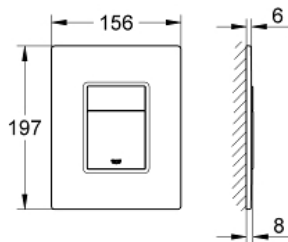

# SKATE COSMOPOLITAN Wall Plate

MODEL # 38845LS0

*Pure Freude  
an Wasser*

**GROHE**  

**Product Description:**  
**SKATE COSMOPOLITAN**  
**Wall Plate**

**Standard Specification:**

- With glass surface
- For dual flush or start & stop actuation
- For pneumatic discharge valve AV1
- Vertical and horizontal installation
- 6" x 7¾"
- Made of safety glass
- Mounting-set
- Not suitable for flushing cistern 1.6 gal
- **GROHE EcoJoy** technology for less water and perfect flow