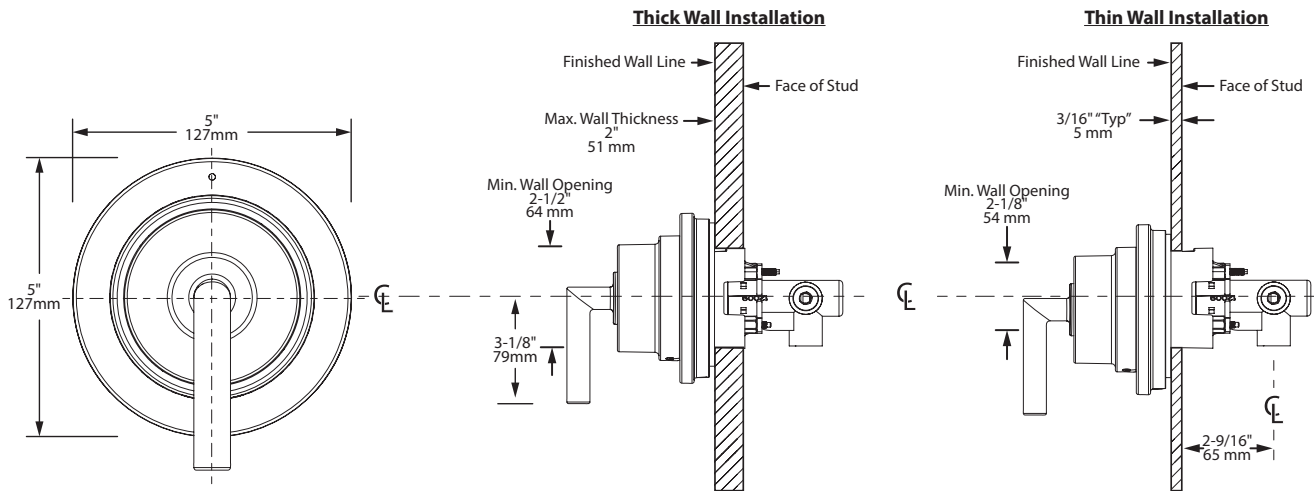

Visit www.moen.com/support for complete details and limitations

NOTE: This valve is not intended to be used as a shut-off valve. To prevent the potential of cross flow, check valves must be integral to the supply valve or installed in both hot and cold water supply lines.

Specifications

**ARRIS™
Two/Three Function
Transfer Valve Trim Kit**

Models: TS23005 series
Valve: 3372 or 3375

CRITICAL DIMENSIONS

(DO NOT SCALE)

Buy it for looks. Buy it for life.®

DESCRIPTION

- Metal construction with various finishes identified by suffix