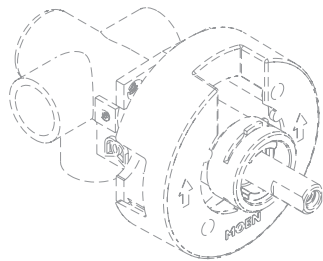

Buy it for looks. Buy it for life.®

■ Order by Part Number

# Illustrated Parts

Waterhill™ Multi-Function Transfer Valve Trim Kit		
MODEL	TYPE	FINISH
TS325	Lever	Chrome
TS325BN	Lever	Brushed Nickel
TS325NL	Lever	Polished Nickel
TS325ORB	Lever	Oil Rubbed Bronze
TS325WR	Lever	Wrought Iron