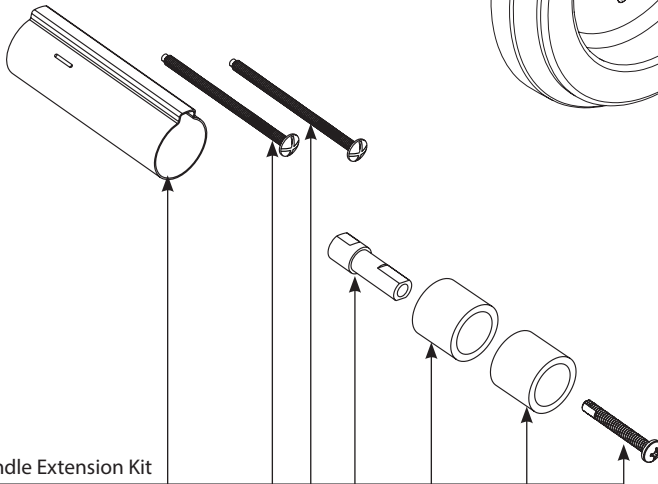

Stop Tube Kit w/o Screw

- **135151** Chrome
- **135151BN** Brushed Nickel
- **135151NL** Polished Nickel
- **135151WR** Wrought Iron
  (Used for Oil Rubbed Bronze)

Escutcheon

- **181500** Chrome
- **181500BN** Brushed Nickel
- **181500NL** Polished Nickel
- **181500ORB** Oil Rubbed Bronze
- **181500WR** Wrought Iron

Spacer

- **135152**

Escutcheon Screws (2)

- **15528** Chrome
- **163BN** Brushed Nickel
- **163NL** Polished Nickel
- **163WR** Wrought Iron
  (Use for Oil Rubbed Bronze)

Handle Adapter Kit

- **174329**

1" Handle Extension Kit

- **148479** Chrome
- **148479BN** Brushed Nickel
- **148479WR** Wrought Iron (Used for Oil Rubbed Bronze)