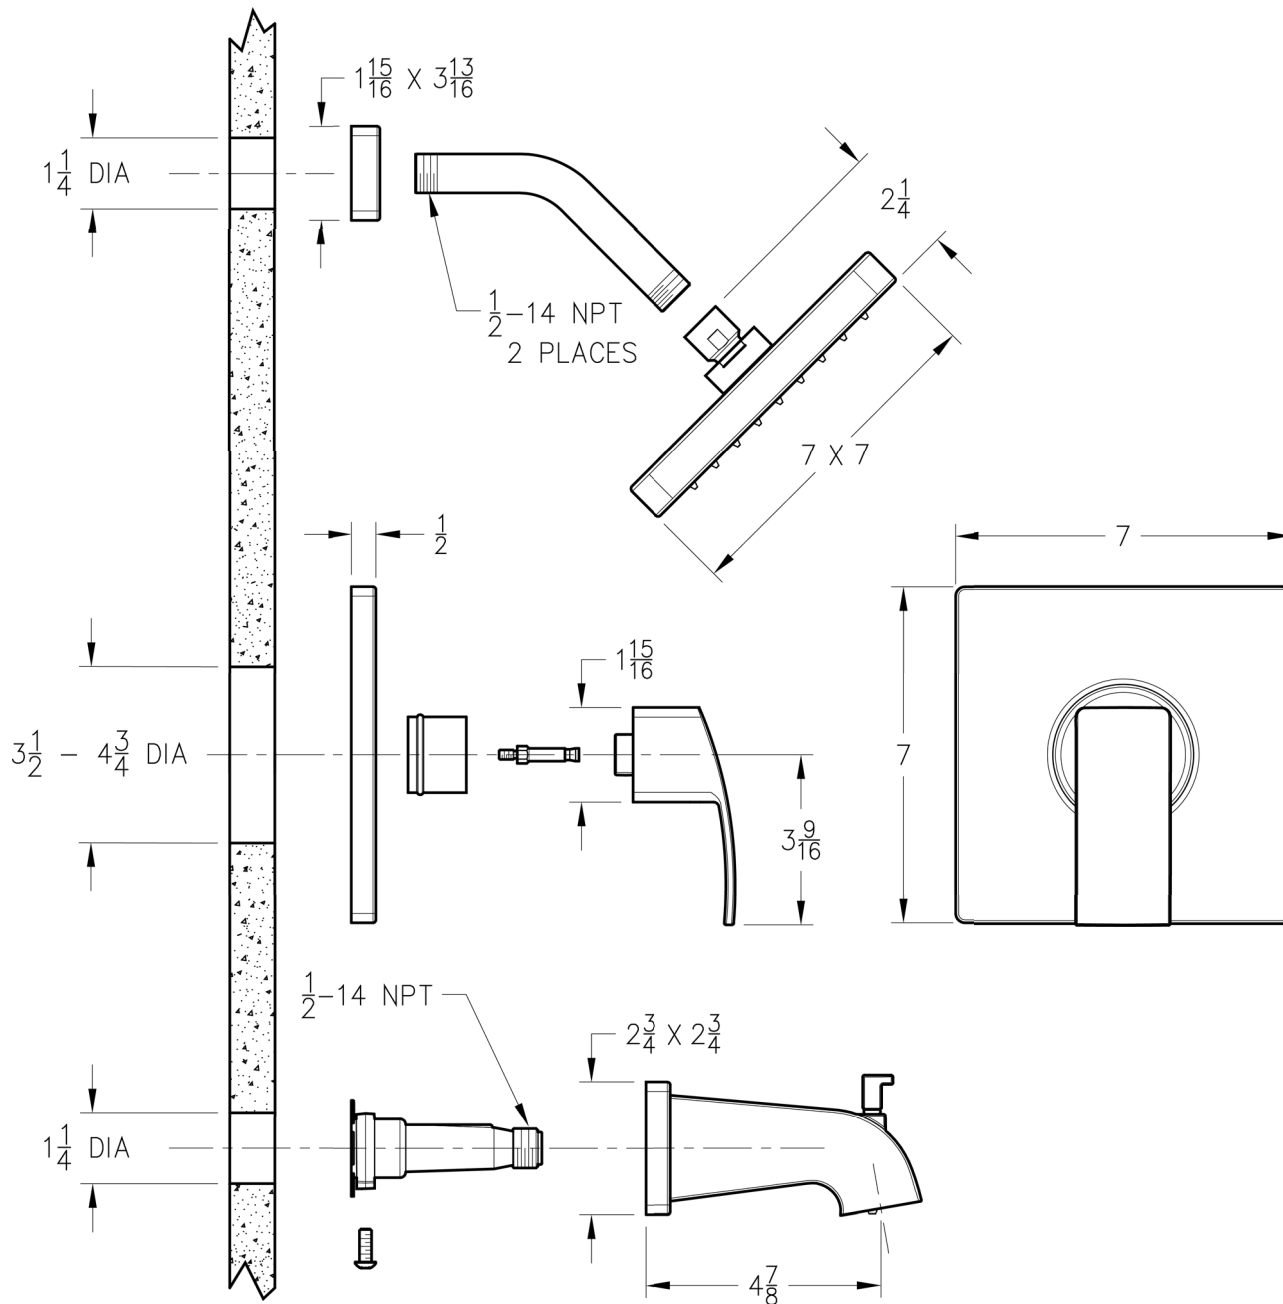

INSTALLATION DIMENSIONS

R89 Series
KENZO
Shower Trim

Dimensions are in Inches

1-800-PFAUCET www.pricepfister.com
19701 DaVinci, Lake Forest, CA 92610
07/17/08

Price Pfister

SS-R89-18