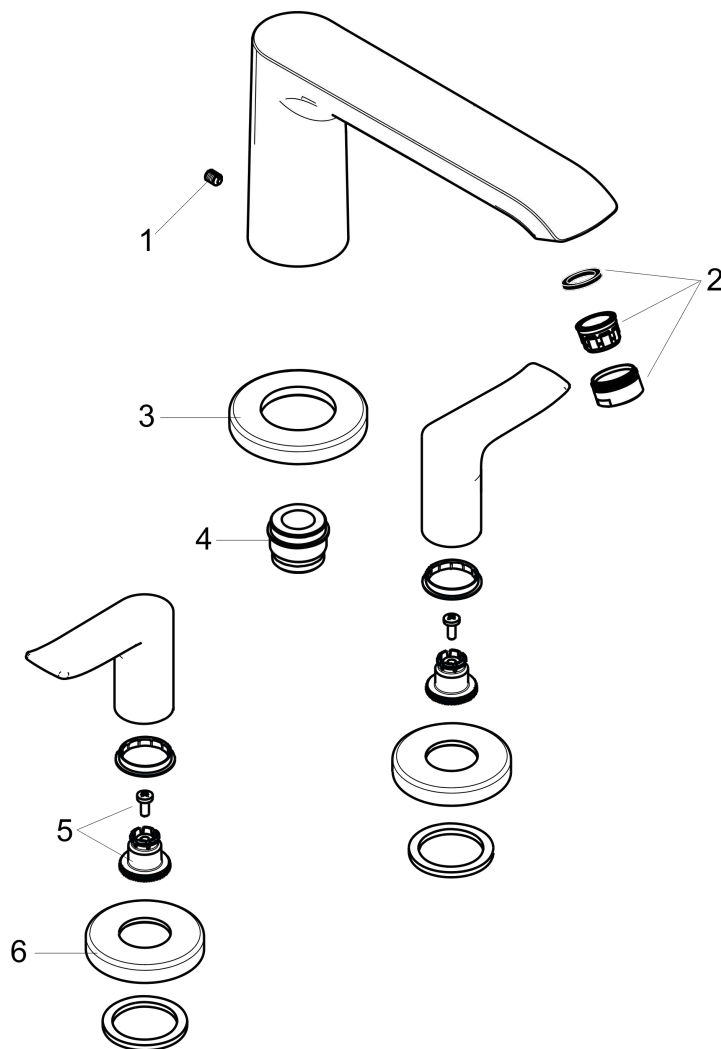

Metris

3-Hole Roman Tub Set Trim

Finishes : **brushed nickel** Part no. : **31440821**

Description

Features

- 90° ceramic valves

Item details

Compliance

Product image

Scale drawing

Metris

3-Hole Roman Tub Set Trim

Finishes : **brushed nickel** Part no. : **31440821**

Exploded drawing

Year of production: >01/12

Metris

3-Hole Roman Tub Set Trim

Finishes : **brushed nickel** Part no. : **31440821**

Spare parts list

Year of production: >01/12

Pos.	Description	Part no.	Price	PU
1	hollow set screw M6x6	97660000	-	1
2	aerator M24x1 (25 l/min)	13956820	-	1
3	escutcheon Ø 70 mm	97779820	-	1
4	adapter for spout	88512000	-	1
5	handle fixing set	94184000	-	1
6	escutcheon	31098820	-	1
a	set of color-rings cold / hot water	95819000	-	1
b	handle	95846820	-	1
c	base body	06607000	-	1