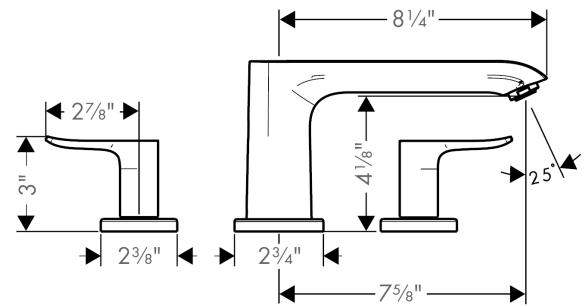

Metris

3-Hole Roman Tub Set Trim

Finishes : **brushed nickel** Part no. : **31440821**

Description

Features

- 90° ceramic valves

Item details

Compliance

Product image

Scale drawing

Metris

3-Hole Roman Tub Set Trim

Finishes : **brushed nickel** Part no. : **31440821**

Exploded drawing

Year of production: >01/12

Metris

3-Hole Roman Tub Set Trim

Finishes : **brushed nickel** Part no. : **31440821**

Spare parts list

Year of production: >01/12

Pos.	Description	Part no.	Price	PU
1	hollow set screw M6x6	97660000	-	1
2	aerator M24x1 (25 l/min)	13956820	-	1
3	escutcheon Ø 70 mm	97779820	-	1
4	adapter for spout	88512000	-	1
5	handle fixing set	94184000	-	1
6	escutcheon	31098820	-	1
a	set of color-rings cold / hot water	95819000	-	1
b	handle	95846820	-	1
c	base body	06607000	-	1