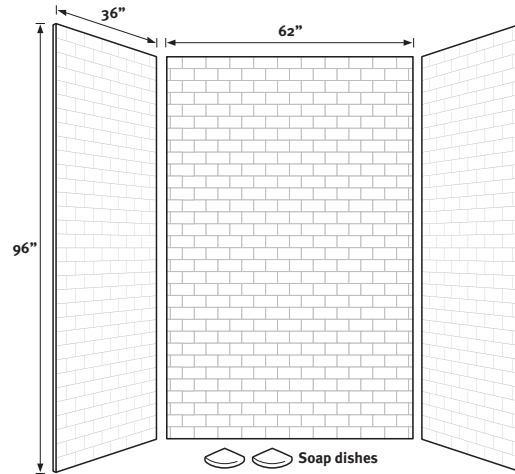

FEATURES

- Classic look of 3 x 6-inch subway tile provides timeless elegance for your bath.
- No grout to maintain; will not mold or mildew.
- Ideal for remodeling; easier to install than tile—panels glue up over existing surface.
- Coordinates with other Swanstone bath products.
- Heat resistant—walls can handle steamer units.
- Compression molding means superior durability.

Designed to fit base areas
 36" deep or smaller x 62" wide x 96" high or smaller
 (914 mm x 1575 mm x 2438 mm)

SPECIFICATIONS

STMK96-3662 Swanstone Subway Tile Bath Wall Kit

Model	Part	Base Area Designed To Fit	Ship Wt. Lb.	Ship FedEx	Carton Dims. In.	Cu. Ft.
STMK96-3662	STMK963662	36"D x 62"W x 96"H* (914 mm x 1575 mm x 2438 mm) (*or smaller)	247	-	68 x 4 x 102	16.06

Kit Includes: Two side panels, one back panel, two corner soap shelves and color coordinated silicone.

Packaging: Each kit is packed in an individual carton.

ACCESSORIES

See page 56 for complete listing of all wall accessories.