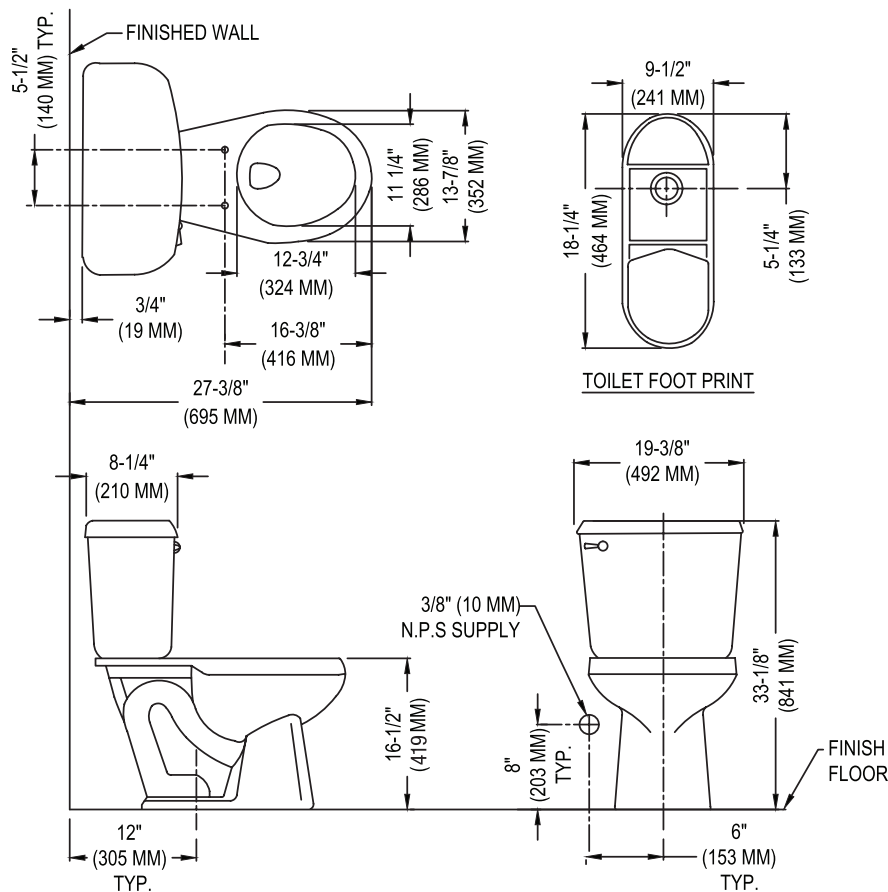

388-386

Summit™ RD SmartHeight™

Round Front, SmartHeight™, Vitreous China, Two-Piece Toilet

Specifications

Model #	Description	Codes/Standards
388-386	Round front, SmartHeight™ (1.6 Gpf / 6.0 Lpf) two-piece, toilet.	

Specification	Description	Specification	Description
Material	Vitreous china	Trap Diameter	2"
Water Pressure Range	20 to 80 PSI	Trap Seal	2-1/4"
MaP Rating	1000 grams	Rough-in	12"
Water Usage	1.6 Gpf / 6.0 Lpf	Shipping Weight	Model 388 - 52 lbs.
Water Surface Area	8" X 9"		Model 386 - 36 lbs.
Flush System	3" flush valve - MagnaFlush™ Flushing Technology	Model 388CTK - 95 lbs.	
		Warranty	Vitreous China - Limited Lifetime Tank Trim - Limited Five Year

Technical Information

See our complete line of acrylic and vitreous china bathroom fixtures, plastic tank trim and plumbing products.

These dimensions are nominal and subject to change without notice.

Fixture performance and specifications meet or exceed ASME A112.19.2-2008/CSA B45.1-08 standards, and other state and local codes.

MADE IN USA