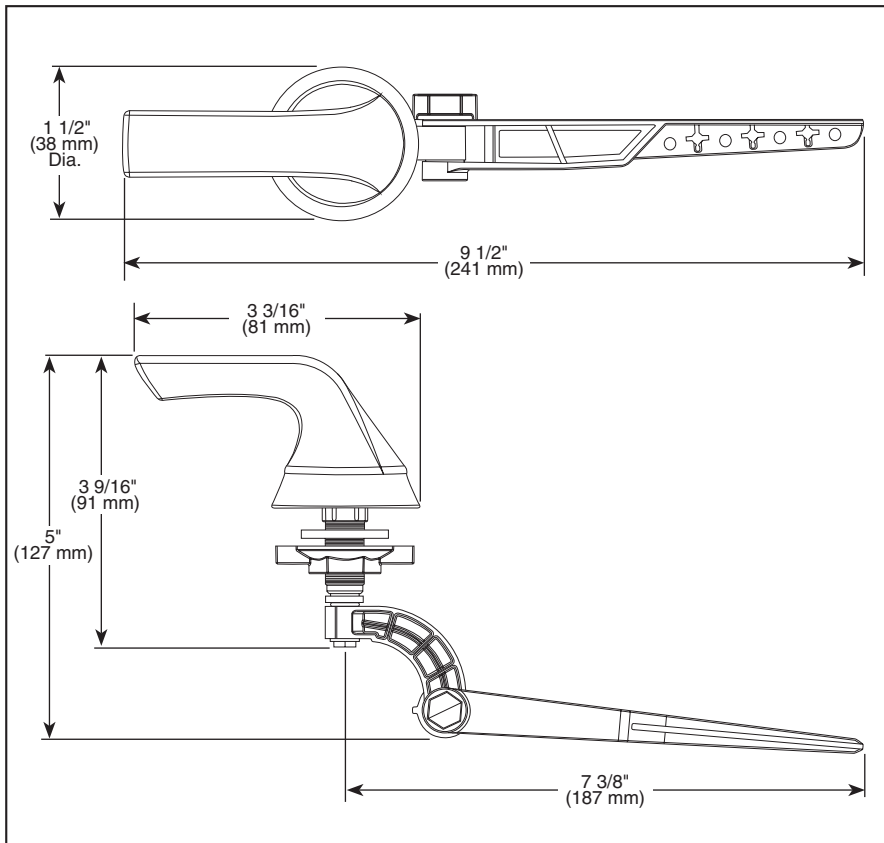

BRIZO®

ACCESSORIES

- Sotria™ Series
- Universal Flush Lever

Submitted Model No.: _____

Specific Features: _____

▲ Designate proper finish suffix

STANDARD SPECIFICATIONS:

- Installation instructions included with product.
- Universal front or side mount tank lever.