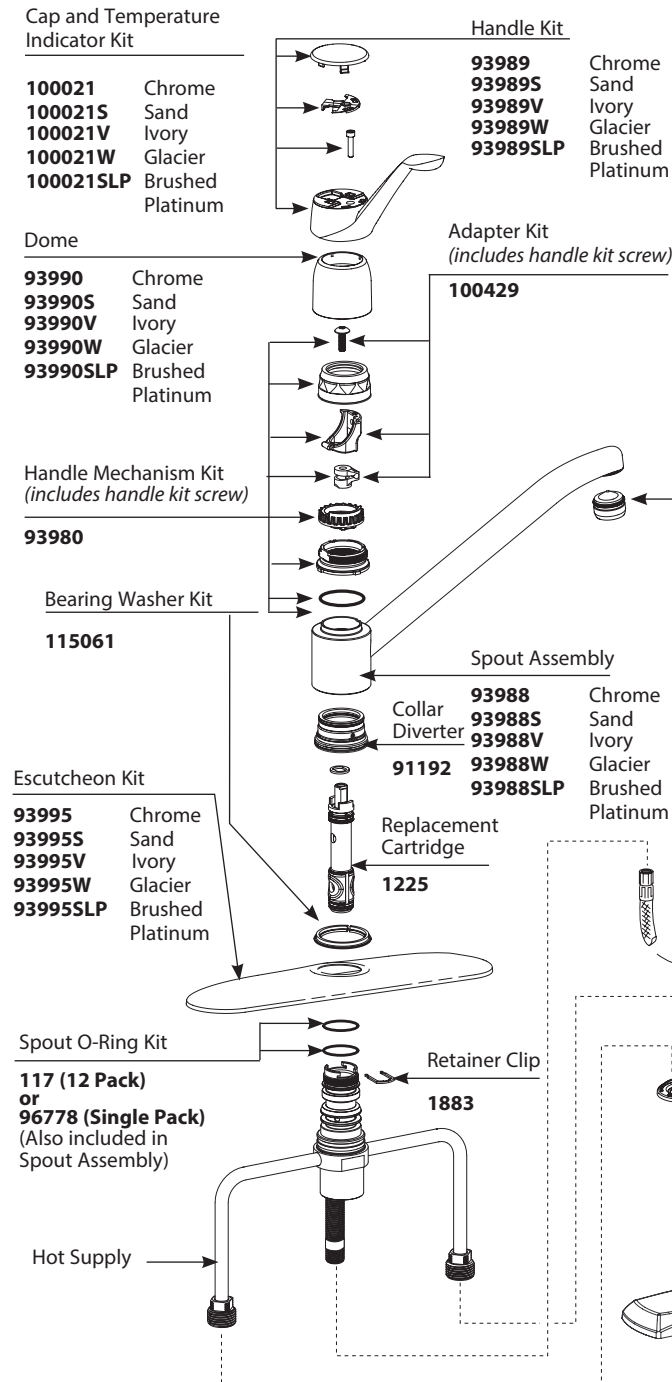

■ Order by Part Number

For models sold before 1/2/06

CHATEAU® Single-Handle Kitchen Faucet		
MODEL		FINISH
7425	4" Supplies w/o Spray	Chrome
7425BC	4" Supplies w/o Spray	Brushed Chrome
7425W	4" Supplies w/o Spray	Glacier
67425	4" Supplies w/o Spray	Chrome
7430	4" Supplies w/ Spray	Chrome
7430BC	4" Supplies w/ Spray	Brushed Chrome
7430W	4" Supplies w/ Spray	Glacier
67430	4" Supplies w/ Spray	Chrome
87430	4" Supplies w/ Spray	Chrome
<b>DISCONTINUED SKUS</b>		
7442	4" Supplies w/ Spray	Chrome
7425S	4" Supplies w/o Spray	Sand
7425SLP	4" Supplies w/o Spray	Brushed Platinum
7425V	4" Supplies w/o Spray	
Ivory		
7426	4" Supplies w/ Swing 'N' Spray	Chrome
7430S	4" Supplies w/ Spray	Sand
7430V	4" Supplies w/ Spray	Ivory
7430SLP	4" Supplies w/ Spray	Brushed Platinum
67424	16" Supplies w/o Spray	Chrome
67433	16" Supplies w/ Spray	Chrome
67442	4" Supplies w/ Spray	Chrome
87430SLP	4" Supplies w/ Spray	Brushed Platinum
87430V	4" Supplies w/ Spray	Ivory
87430W	4" Supplies w/ Spray	Glacier

MODELS SOLD BEFORE MARCH 1999			
Spray Head & Hose Assembly			
170926C	Chrome	+ 168665	+ 104235
170926S	Sand	+ 168665	+ 100007
170926W	Glacier	+ 168665	+ 100006
<i>(Obsolete)</i>			
1873	Black		
1873S	Sand		
1873W	Glacier		

**FOR MODELS WITH THREADED CONNECTION BETWEEN 3/99 to 7/07**  
(must order 168665 for threaded connection side sprays)