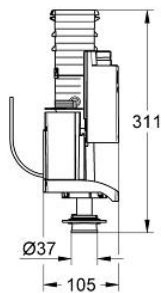

42 320 000 DUAL FLUSH DISCHARGE VALVE AV1

PRODUCT DESCRIPTION

- AV1 complete with pipe extension
- 6 l/3 l
- without valve seat
- **without actuation**

42 320 000 DUAL FLUSH DISCHARGE VALVE AV1

SPARE PARTS, August 2006 – now

1: Extension for overflow pipe (Order-nr. 42313000)

2: Pneumatic hose (Order-nr. 42319000)

3: Sealing washer (Order-nr. 42310000)