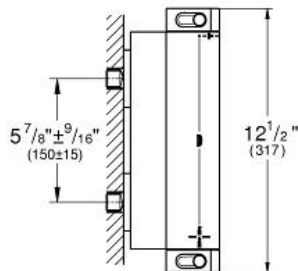

THERMOSTATIC TEMPERATURE Shower Valve and Trim

MODEL # 34523001

Pure Freude
an Wasser

GROHE

Product Description: THERMOSTATIC TEMPERATURE Shower Valve and Trim

Standard Specification:

- Wall mount
- **GROHE CoolTouch** safety housing
- **GROHE StarLight** chrome finish
- **GROHE TurboStat** Compact cartridge with wax thermoelement
- **GROHE EcoJoy** technology for less water and perfect flow
- 1/2" ceramic cartridge (180° turn)
- Exposed thermostatic temperature control with SafeStop at 100°F/38°C
- 1/2" Shower bottom outlet
- Includes metal shelving system
- Adjustable volume control through diverter (GROHE AquaDimmer)
- 12 1/2" Width
- 6" distance between hot and cold water inlet
- 1/2" outlet for connection to a shower hose