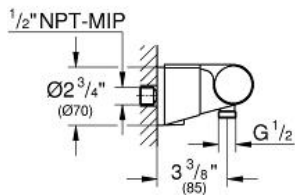

THERMOSTATIC TEMPERATURE Shower Valve and Trim

MODEL # 34523001

Pure Freude
an Wasser

GROHE

Product Description: THERMOSTATIC TEMPERATURE Shower Valve and Trim

Standard Specification:

- Wall mount
- **GROHE CoolTouch** safety housing
- **GROHE StarLight** chrome finish
- **GROHE TurboStat** Compact cartridge with wax thermoelement
- **GROHE EcoJoy** technology for less water and perfect flow
- 1/2" ceramic cartridge (180° turn)
- Exposed thermostatic temperature control with SafeStop at 100°F/38°C
- 1/2" Shower bottom outlet
- Includes metal shelving system
- Adjustable volume control through diverter (GROHE AquaDimmer)
- 12 1/2" Width
- 6" distance between hot and cold water inlet
- 1/2" outlet for connection to a shower hose