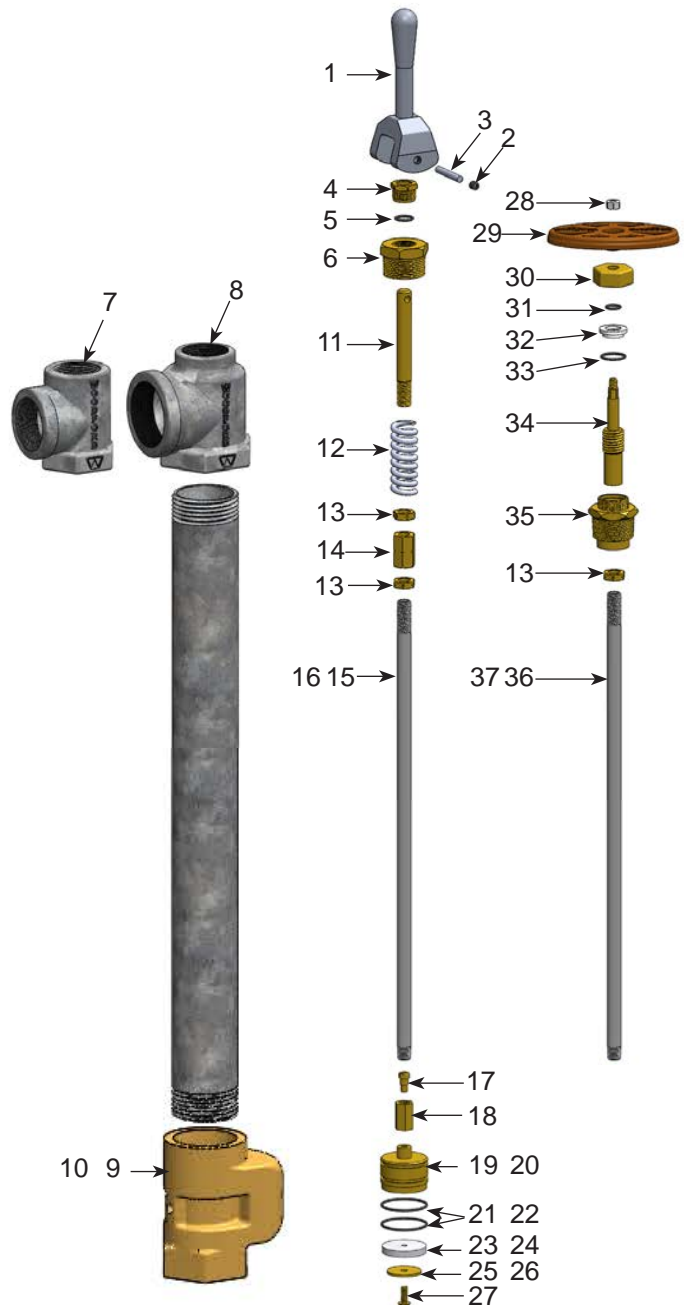

WOODFORD

MODEL U150 & U200 PARTS LIST

ITEM	PART#	DESCRIPTION
1	41025	MANUAL CLOSE HANDLE
2	41201	SET SCREW
3	41202	HANDLE PIN
4	41029	PACKING NUT
5	41014	O-RING
6	41067	BONNET NUT
7	41236	1 1/2" NPT U150 HEAD
8	41235	2" NPT U200 HEAD
9	41086	1 1/2" VALVE BODY (U150)
10	41097	2" VALVE BODY (U200)
11	41632	STEM
12	41102	SPRING
13	41624	1/2" NPSM LOCKNUT
14	41631	COUPLING
15	U150 OPERATING ROD (MANUAL CLOSE HANDLE)	
	42127	1 FT. BURY (37 9/16" LONG)
	42113	2 FT. BURY (49 9/16" LONG)
	42114	3 FT. BURY (61 9/16" LONG)
	42115	4 FT. BURY (73 9/16" LONG)
	42116	5 FT. BURY (85 9/16" LONG)
	42117	6 FT. BURY (97 9/16" LONG)
	42118	7 FT. BURY (109 9/16" LONG)
16	U200 OPERATING ROD (MANUAL CLOSE HANDLE)	
	42177	1 FT. BURY (37 13/16" LONG)
	42178	2 FT. BURY (49 13/16" LONG)
	42179	3 FT. BURY (61 13/16" LONG)
	42180	4 FT. BURY (73 13/16" LONG)
	42181	5 FT. BURY (85 13/16" LONG)
	42182	6 FT. BURY (97 13/16" LONG)
	42183	7 FT. BURY (109 13/16" LONG)
17	41013	SWIVEL SCREW
18	41012	SWIVEL COUPLING
19	41078	PLUNGER (U150)
20	41089	PLUNGER (U200)
21	41079	O-RING (2-REQ'D) (U150)
22	41090	O-RING (2-REQ'D) (U200)
23	41080	RUBBER SEAT WASHER (U150)
24	41091	RUBBER SEAT WASHER (U200)
25	41081	BRASS WASHER (U150)
26	41092	BRASS WASHER (U200)
27	41059	SCREW
28	10206	5/16" NUT
29	10633	OVAL WHEEL HANDLE
30	41005	BONNET NUT
31	41215	O-RING
32	41007	PACKING GLAND
33	41056	O-RING
34	41145	STEM SCREW
35	41061	STUFFING BOX
36	U150 OPERATING ROD (WHEEL HANDLE)	
	42163	1 FT. BURY (39 7/16" LONG)
	42164	2 FT. BURY (51 7/16" LONG)
	42165	3 FT. BURY (63 7/16" LONG)
	42166	4 FT. BURY (75 7/16" LONG)
	42167	5 FT. BURY (87 7/16" LONG)
	42168	6 FT. BURY (99 7/16" LONG)
	42169	7 FT. BURY (111 7/16" LONG)
37	U200 OPERATING ROD (WHEEL HANDLE)	
	42170	1 FT. BURY (40 3/16" LONG)
	42171	2 FT. BURY (52 3/16" LONG)
	42172	3 FT. BURY (64 3/16" LONG)
	42173	4 FT. BURY (76 3/16" LONG)
	42174	5 FT. BURY (88 3/16" LONG)
	42175	6 FT. BURY (100 3/16" LONG)
	42176	7 FT. BURY (112 3/16" LONG)