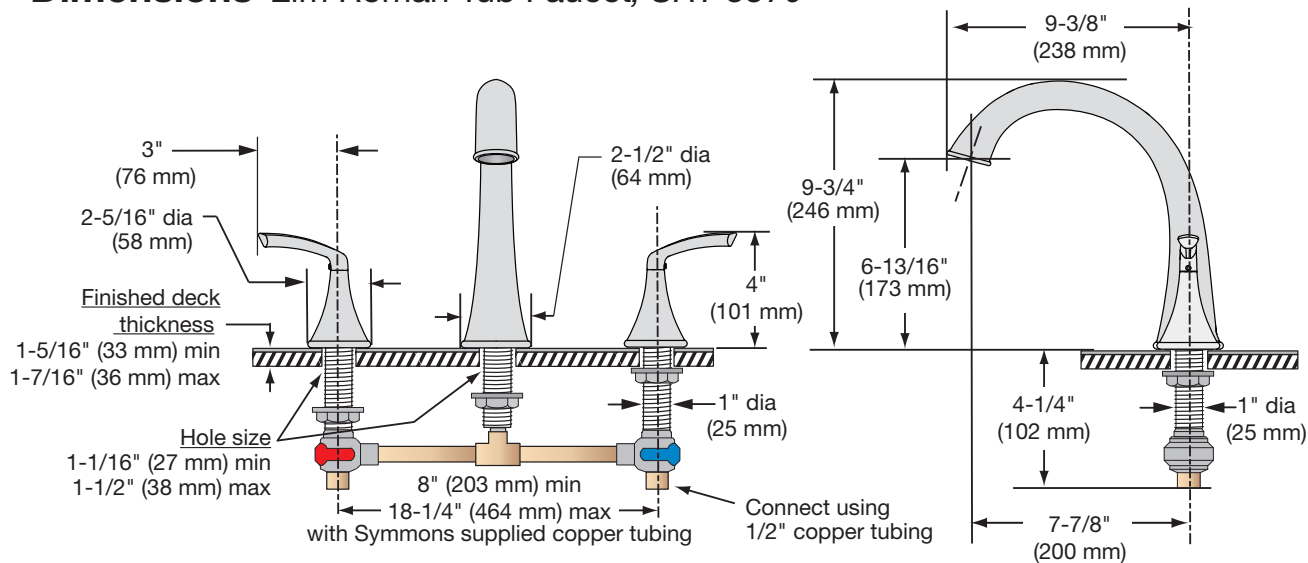

## Dimensions Elm Roman Tub Faucet, SRT-5570

Dimensions subject to change without notice.

## Parts Assembly Elm Roman Tub Faucet, SRT-5570

### Replacement Parts

Part Number	Item
RL-143* <i>includes two handles</i>	Handle kit Qty handle (2) screw (2) escutcheon (2)
RL-142	Mounting kit, Qty retaining nut (2) washer (2) mounting nut (2)
KN-114E (hot) OFF = CW KN-113E (cold) OFF = CCW	 KN-113E identified by groove valve cartridge