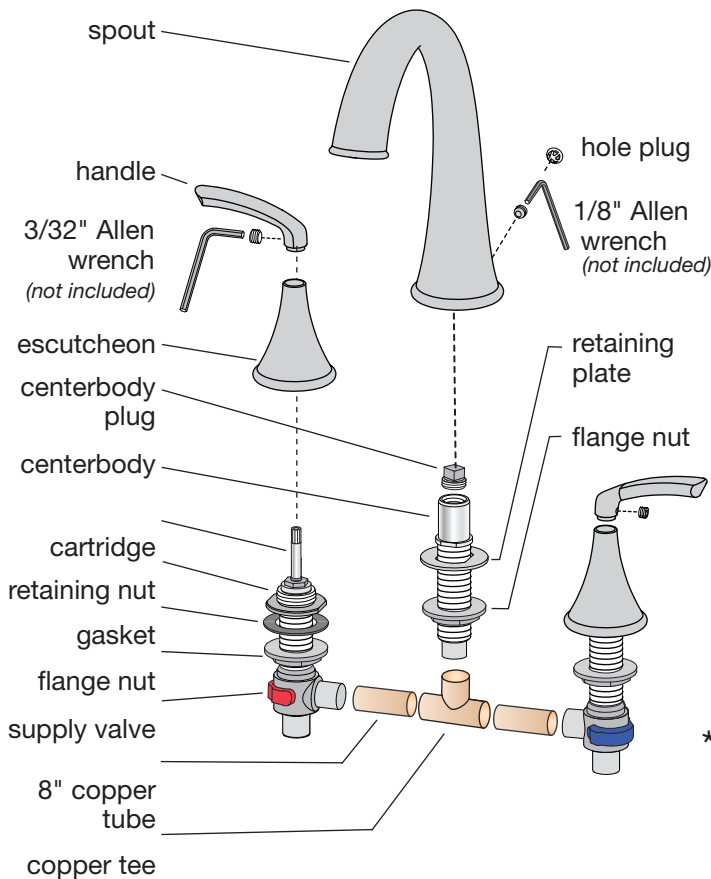

## Dimensions Elm Roman Tub Faucet, SRT-5570

Dimensions subject to change without notice.

## Parts Assembly Elm Roman Tub Faucet, SRT-5570

### Replacement Parts

Part Number	Item
RL-143* <i>includes two handles</i>	Handle kit Qty handle (2) screw (2) escutcheon (2)
RL-142	Mounting kit, Qty retaining nut (2) washer (2) mounting nut (2)
KN-114E (hot) OFF = CW KN-113E (cold) OFF = CCW	 KN-113E identified by groove valve cartridge

\* Note: For faucets with an optional decorative finish, add appropriate suffix code letters to part numbers marked with an asterisk (\*) when ordering.