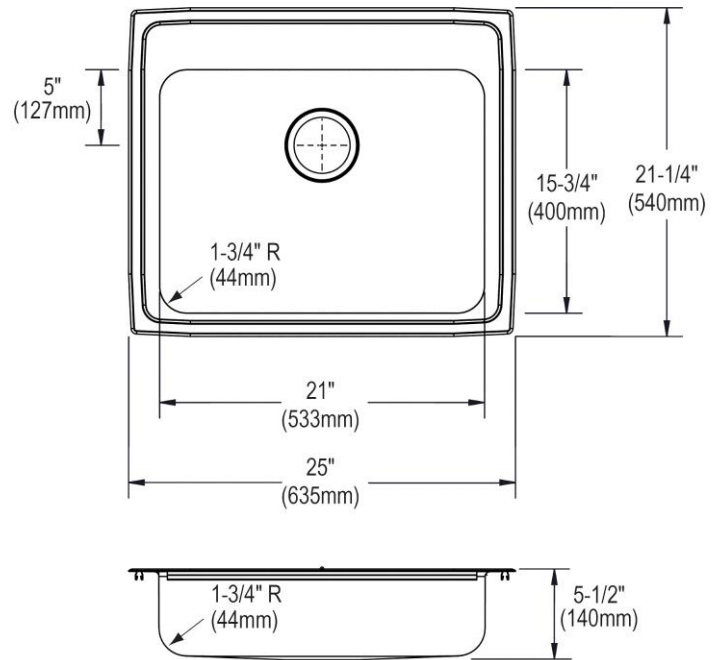

In keeping with our policy of continuing product improvement, Elkay reserves the right to change product specifications without notice. Please visit [elkay.com](#) for the most current version of Elkay product specification sheets. This specification describes an Elkay product with design, quality, and functional benefits to the user. When making a comparison of other producers' offerings, be certain these features are not overlooked.