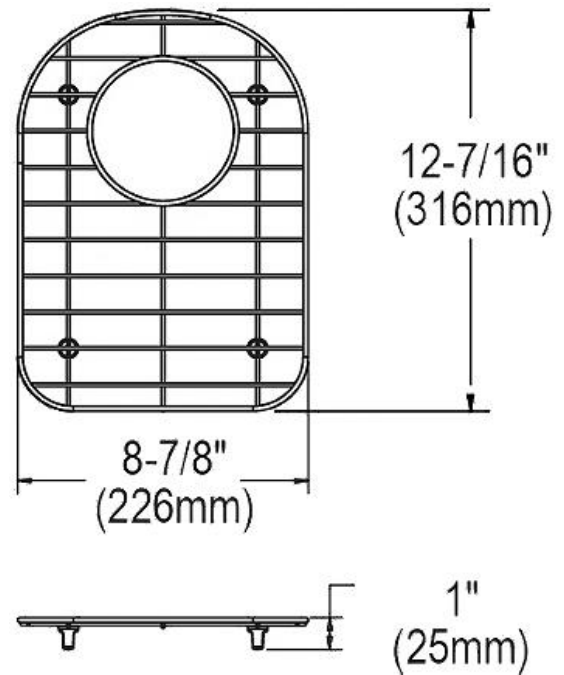

Material:	Stainless Steel
Finish:	Polished Stainless Steel
Dimensions:	8-7/8" x 12-7/16" x 1"
Fits Bowl Size(s):	11-1/2" x 15"

Special Note: For bowls with rear center drain opening.

AMERICAN PRIDE. A LIFETIME TRADITION.
Like your family, the Elkay family has values and traditions that endure. For almost a century, Elkay has been a family-owned and operated company, providing thousands of jobs that support our families and communities.

[Clean and Care Manual (PDF)](#)

[Clean and Care Manual (PDF)](#)

[Installation Instructions (PDF)](#)

[Warranty (PDF)](#)