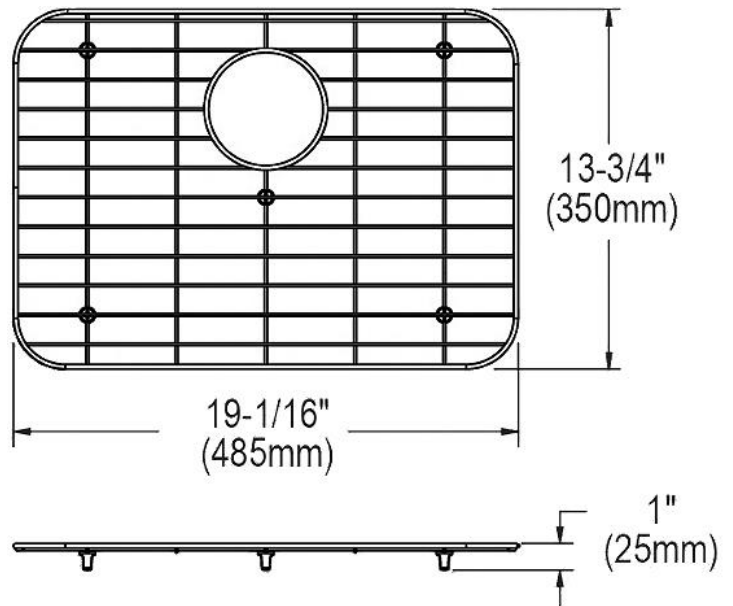

Material:	Stainless Steel
Finish:	Polished Stainless Steel
Dimensions:	19-1/16" x 13-3/4" x 1"
Fits Bowl Size(s):	21" x 15-3/4"

Special Note: For bowls with rear center drain opening.

AMERICAN PRIDE. A LIFETIME TRADITION.
Like your family, the Elkay family has values and traditions that endure. For almost a century, Elkay has been a family-owned and operated company, providing thousands of jobs that support our families and communities.

[Clean and Care Manual (PDF)](#)

[Clean and Care Manual (PDF)](#)

[Installation Instructions (PDF)](#)

[Warranty (PDF)](#)