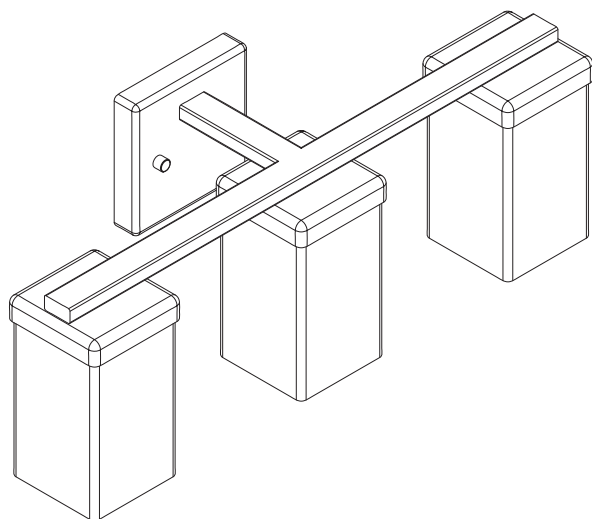

# 90 Degree™ Technical Specification

### 3-Globe Light Fixture

#### Dimensions: