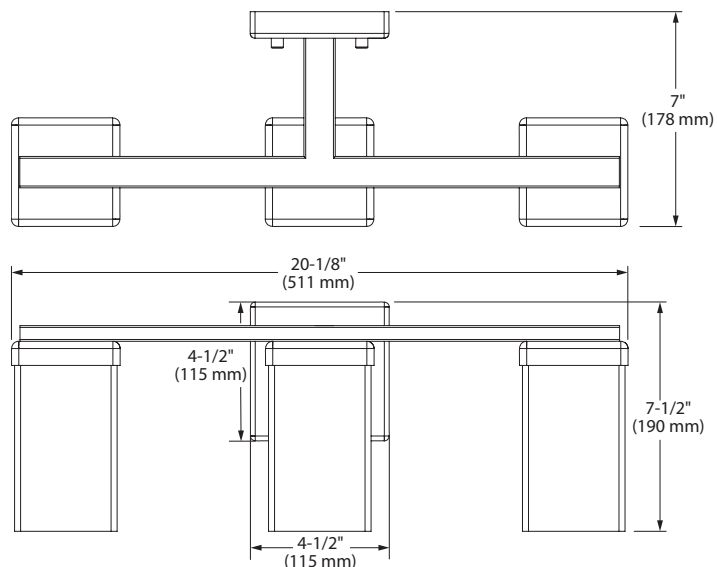

90 Degree™ Technical Specification

YB8863

3-Globe Light Fixture

Dimensions:

Product Information:

Stock Numbers: YB8863CH – CHROME
YB8863BN – BRUSHED NICKEL

Globe Service Kit: YB8869

Materials: Zinc, glass