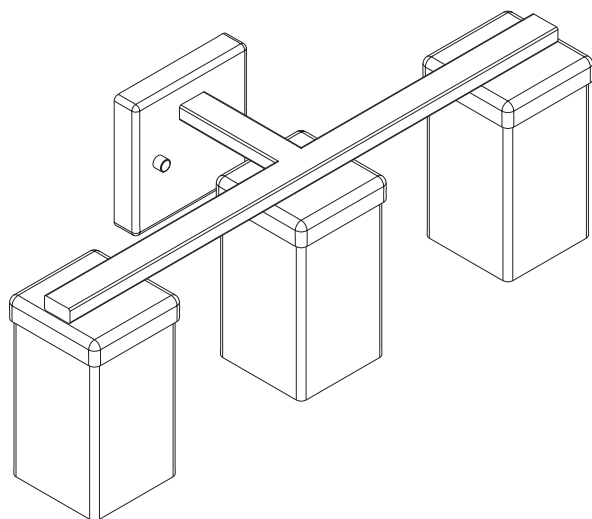

90 Degree™ Technical Specification

YB8863

3-Globe Light Fixture

Dimensions:

Product Information:

Stock Numbers: YB8863CH – CHROME
YB8863BN – BRUSHED NICKEL

Globe Service Kit: YB8869

Materials: Zinc, glass