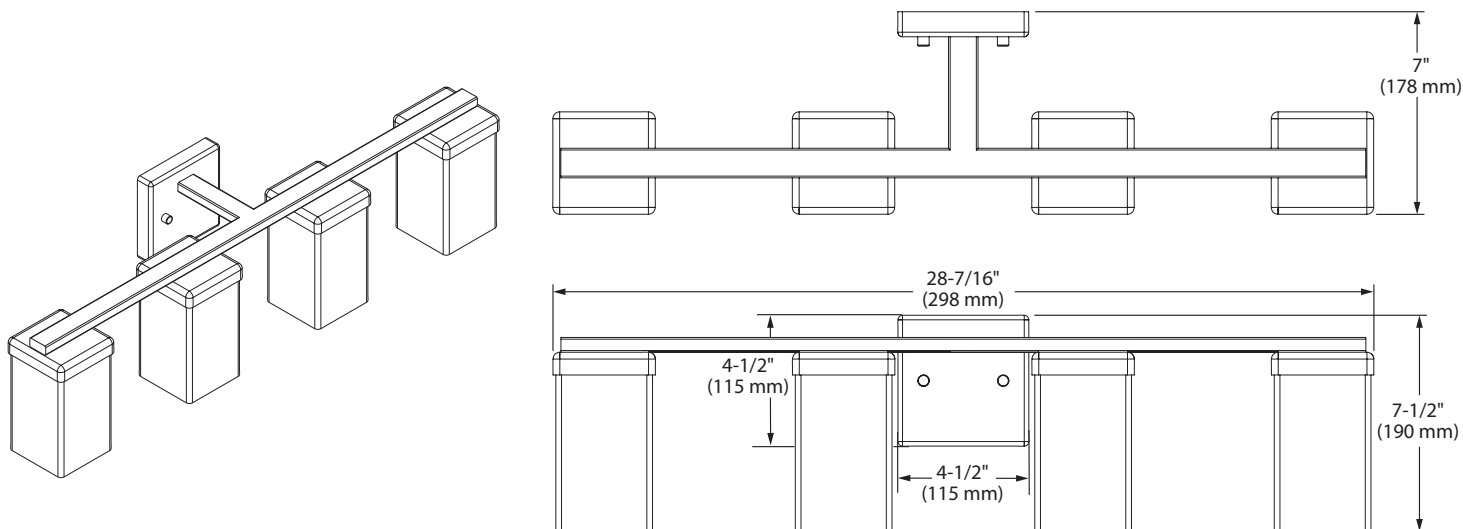

90 Degree™ Technical Specification

YB8864

4-Globe Light Fixture

Dimensions:

Product Information:

Stock Numbers: YB8864CH – CHROME
YB8864BN – BRUSHED NICKEL

Globe Service Kit: YB8869

Materials: Zinc, glass

Voltage: 120v

Bulb: 100w max (not included); medium base

UL Listed: Yes – for dry locations

Important Notes: Turn off power during installation. Do not connect or disconnect under load.

Cleaning Notes: Clean only with a soft damp cloth. Do not use commercial or abrasive cleaners.