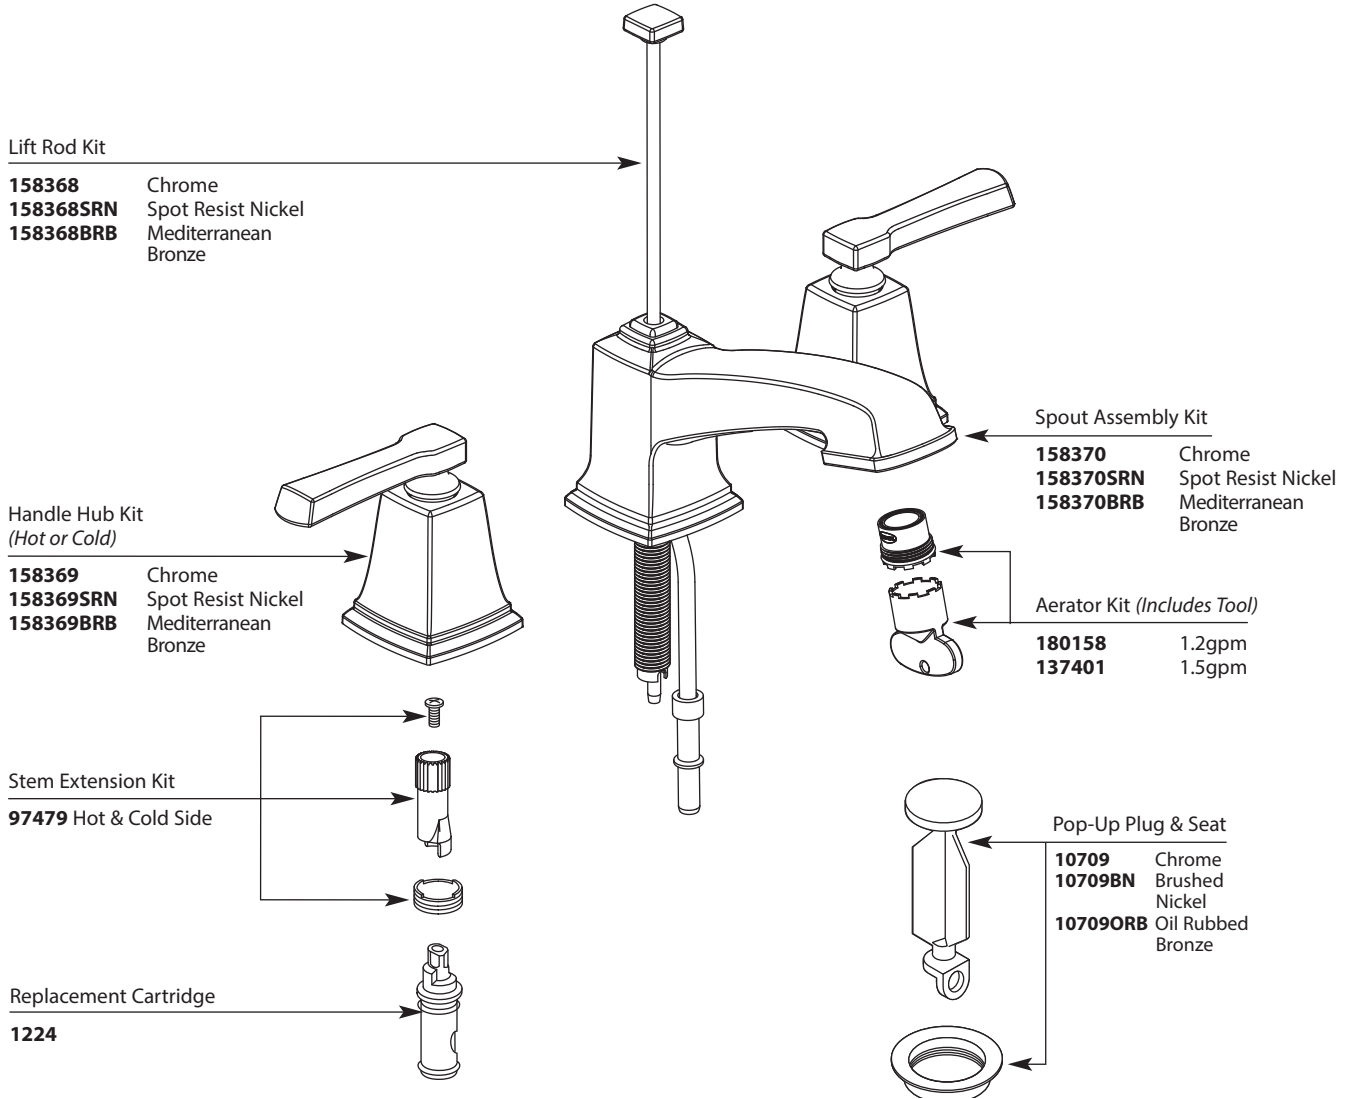

Buy it for looks. Buy it for life.®

- Order by Part Number
- Use with 9000 or 69000 valve

*There is more than 1 version of this model
Page down to identify the version you have*

Illustrated Parts

BOARDWALK™		
Two-Handle Widespread Lavatory Faucet		
<u>MODEL</u>	<u>HANDLE</u>	<u>FINISH</u>
T6220	Lever	Chrome
T6220SRN	Lever	Spot Resist Nickel
T6220BRB	Lever	Mediterranean Bronze

Buy it for looks. Buy it for life.®

- Order by Part Number
- Use with 9000 or 69000 valve

Illustrated Parts

BOARDWALK™		
Two-Handle Widespread Lavatory Faucet		
<u>MODEL</u>	<u>HANDLE</u>	<u>FINISH</u>
T6220	Lever	Chrome
T6220SRN	Lever	Spot Resist Nickel
T6220BRB	Lever	Mediterranean Bronze