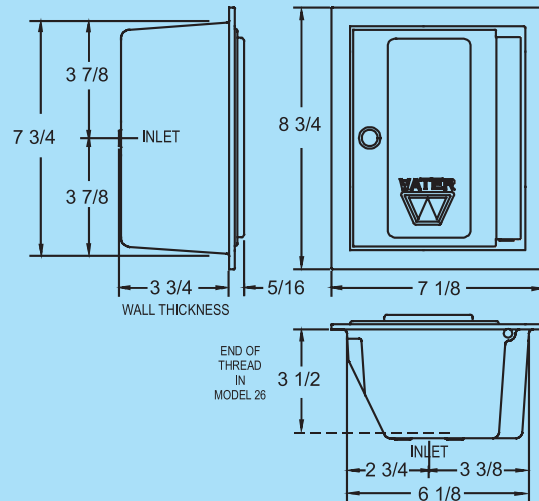

WOODFORD

MODEL 26/B26/Y26 PARTS LIST

ITEM	PART#	DESCRIPTION
1	30009	Washer Screw
2	30008	Washer
3	30104	Operating Stem
4	30105	Packing Support Washer
5	30247	EPDM Packing
6	30109	Packing Nut - chrome
	30107	Packing Nut - Brass
7	30120	Wheel Handle - Clear
	30233	Wheel Handle - Tan
8	30121	Handle Screw - Nickel
	30002	Handle Screw - Brass
9	50HF-CH	50HF Backflow Preventer - Chrome
	50HF-BR	50HF Backflow Preventer - Brass
10	50009	Tee Key
11	B26BX	Box/Door Assembly - Chrome
	B26BX-BR	Box/Door Assembly - Brass
	B26BX-PB	Box/Door Assembly - Polished Brass
	B26BX-AL	Box/Door Assembly - Anodized Aluminum
	RK-24	Chrome Repair Kit (Includes items 1-8)
	RK-H34	Brass Repair Kit (Includes items 1-8)

**MODEL B26
Rough-In Dimensions**

Manufactured under one or more of the following patents: U.S. Patents: 3,414,001; 3,543,786; 4,178,956; 4,316,481; D216,790; D216,791; D277,365; D277,366; Canada Patents: 822,458; 852,529; 865,995