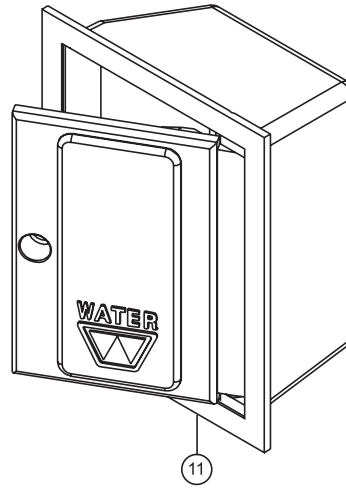

WOODFORD

MODEL 26/B26/Y26 PARTS LIST

ITEM	PART#	DESCRIPTION
1	30009	Washer Screw
2	30008	Washer
3	30104	Operating Stem
4	30105	Packing Support Washer
5	30247	EPDM Packing
6	30109	Packing Nut - chrome
	30107	Packing Nut - Brass
7	30120	Wheel Handle - Clear
	30233	Wheel Handle - Tan
8	30121	Handle Screw - Nickel
	30002	Handle Screw - Brass
9	50HF-CH	50HF Backflow Preventer - Chrome
	50HF-BR	50HF Backflow Preventer - Brass
10	50009	Tee Key
11	B26BX	Box/Door Assembly - Chrome
	B26BX-BR	Box/Door Assembly - Brass
	B26BX-PB	Box/Door Assembly - Polished Brass
	B26BX-AL	Box/Door Assembly - Anodized Aluminum
	RK-24	Chrome Repair Kit (Includes items 1-8)
	RK-H34	Brass Repair Kit (Includes items 1-8)