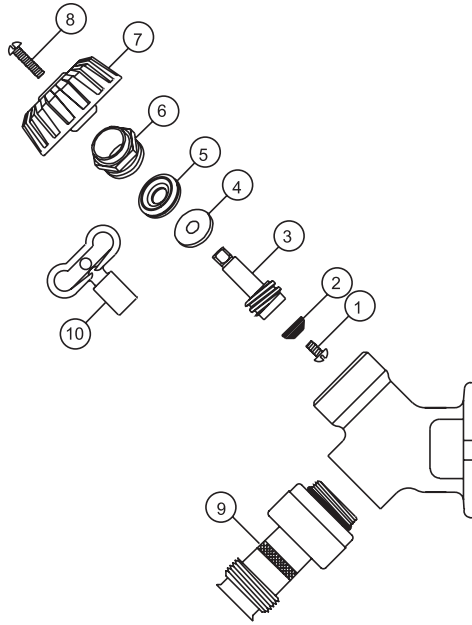

WOODFORD

MODEL 26/B26/Y26 PARTS LIST

ITEM	PART#	DESCRIPTION
1	30009	Washer Screw
2	30008	Washer
3	30104	Operating Stem
4	30105	Packing Support Washer
5	30247	EPDM Packing
6	30109	Packing Nut - chrome
	30107	Packing Nut - Brass
7	30120	Wheel Handle - Clear
	30233	Wheel Handle - Tan
8	30121	Handle Screw - Nickel
	30002	Handle Screw - Brass
9	50HF-CH	50HF Backflow Preventer - Chrome
	50HF-BR	50HF Backflow Preventer - Brass
10	50009	Tee Key
11	B26BX	Box/Door Assembly - Chrome
	B26BX-BR	Box/Door Assembly - Brass
	B26BX-PB	Box/Door Assembly - Polished Brass
	B26BX-AL	Box/Door Assembly - Anodized Aluminum
	RK-24	Chrome Repair Kit (Includes items 1-8)
	RK-H34	Brass Repair Kit (Includes items 1-8)

**MODEL B26
Rough-In Dimensions**

Manufactured under one or more of the following patents: U.S. Patents: 3,414,001; 3,543,786; 4,178,956; 4,316,481; D216,790; D216,791; D277,365; D277,366; Canada Patents: 822,458; 852,529; 865,995